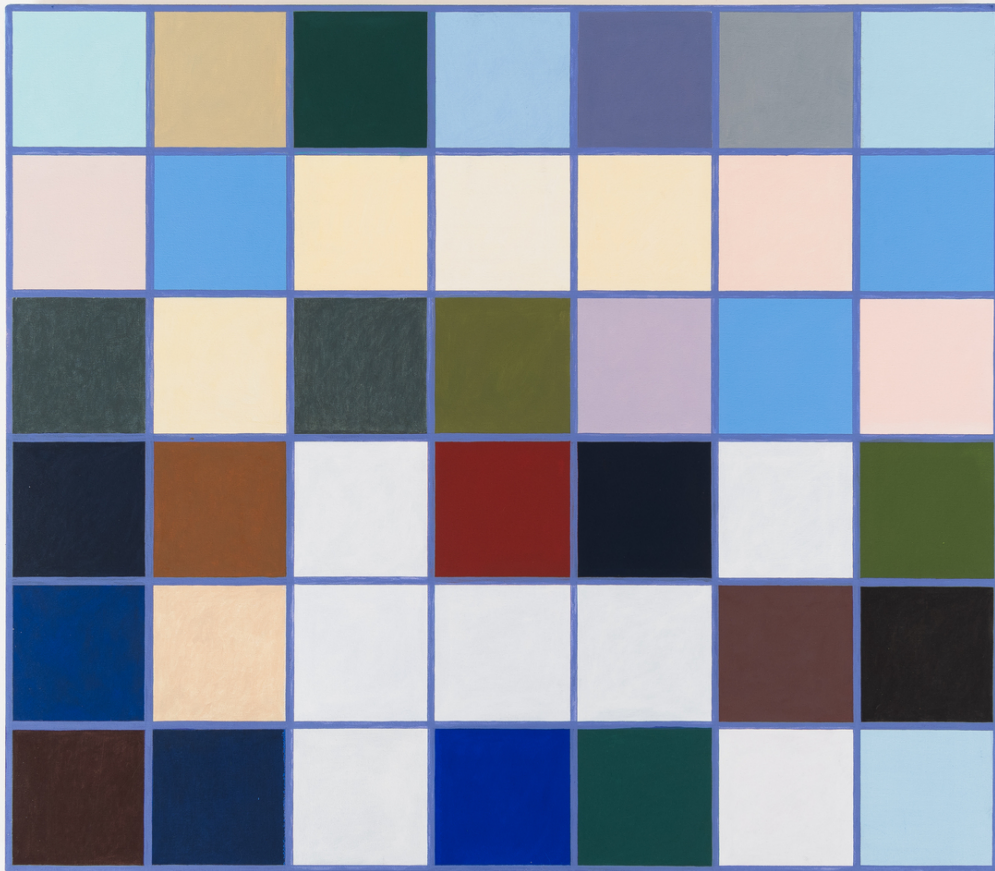

WALLY WHITEHURST

SWIM, 2024

Acrylic and Flashe on canvas

104 x 59 x 1.5"

WALLY WHITEHURST

Yeti, 2024

Acrylic and Flashe on canvas

63 x 31.5 x 1.5 "

22 x 15"

WALLY WHITEHURST
Untitled, 2022
gouache on paper
22 x 15"

WALLY WHITEHURST
Untitled, 2022
gouache on paper
22 x 15"

WALLY WHITEHURST

Florian, 2024

Acrylic on canvas

79.25 x 40.5 x 1.5 "

WALLY WHITEHURST

On the Other Ocean, 2024

Acrylic on canvas

104 x 59 x 1.5 "

WALLY WHITEHURST

Rondout, 2023

Acrylic on canvas

34 x 39 x 1.5 "