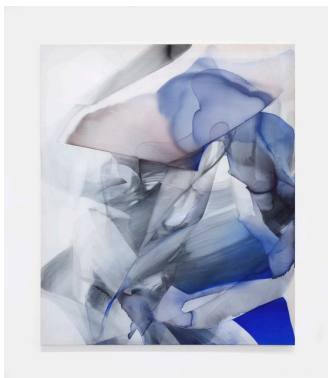

Next Door:
Peter Miller & Natascha Schmitten

Kadel Willborn
Birkenstr. 3
D – 40233 Düsseldorf

info@kadel-willborn.de
www.kadel-willborn.de

Natascha Schmitten
Shift, 2019
Ink and oil on nylon,
200 x 150 cm

Peter Miller
A photograph that you can literally step into
(winter), 2020
injekt print,
40 x 50 cm
1/8 + 2 AP

Natascha Schmitten
Tekto, 2019
Ink and oil on nylon,
130 x 110 cm