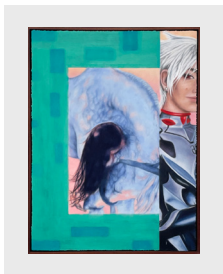

The Red Angel, 2024
Oil on panel
24 × 18 inches (60.9 × 45.7 cm)

The Electronic Bay, 2024
Oil on panel
36 × 24 inches (91.4 × 60.9 cm)

The Blue Girl, 2024
Oil on panel
24 × 18 inches (60.9 × 45.7 cm)

Golden Boy, 2024
Oil on panel
24 × 18 inches (60.9 × 45.7 cm)

The Horse Girl, 2024
Oil on panel
24 × 18 inches (60.9 × 45.7 cm)

Sunfire, 2024
Oil on panel
24 × 18 inches (60.9 × 45.7 cm)

Air on a G String, 2024
Oil on panel
18 × 24 inches (45.7 × 60.9 cm)

The Lake and the Mountain, 2024
Oil on panel
36 × 24 inches (91.4 × 60.9 cm)

The Basier, 2023
Oil on panel
18 × 24 inches (45.7 × 60.9 cm)

Starry Night, 2024
Oil on panel
18 × 24 inches (45.7 × 60.9 cm)