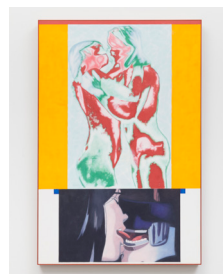

The Red Angel, 2024
Oil on panel
24 × 18 inches (60.9 × 45.7 cm)

The Electronic Bay, 2024
Oil on panel
36 × 24 inches (91.4 × 60.9 cm)

The Blue Girl, 2024
Oil on panel
24 × 18 inches (60.9 × 45.7 cm)

Golden Boy, 2024
Oil on panel
24 × 18 inches (60.9 × 45.7 cm)

The Horse Girl, 2024
Oil on panel
24 × 18 inches (60.9 × 45.7 cm)

Sunfire, 2024
Oil on panel
24 × 18 inches (60.9 × 45.7 cm)

Air on a G String, 2024
Oil on panel
18 × 24 inches (45.7 × 60.9 cm)

The Lake and the Mountain, 2024
Oil on panel
36 × 24 inches (91.4 × 60.9 cm)

The Basier, 2023
Oil on panel
18 × 24 inches (45.7 × 60.9 cm)

Starry Night, 2024
Oil on panel
18 × 24 inches (45.7 × 60.9 cm)