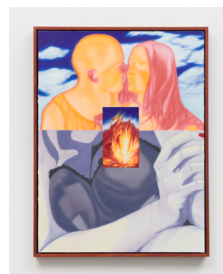

The Red Angel, 2024
Oil on panel
24 × 18 inches (60.9 × 45.7 cm)

The Electronic Bay, 2024
Oil on panel
36 × 24 inches (91.4 × 60.9 cm)

The Blue Girl, 2024
Oil on panel
24 × 18 inches (60.9 × 45.7 cm)

Golden Boy, 2024
Oil on panel
24 × 18 inches (60.9 × 45.7 cm)

The Horse Girl, 2024
Oil on panel
24 × 18 inches (60.9 × 45.7 cm)

Sunfire, 2024
Oil on panel
24 × 18 inches (60.9 × 45.7 cm)

Air on a G String, 2024
Oil on panel
18 × 24 inches (45.7 × 60.9 cm)

The Lake and the Mountain, 2024
Oil on panel
36 × 24 inches (91.4 × 60.9 cm)

The Basier, 2023
Oil on panel
18 × 24 inches (45.7 × 60.9 cm)

Starry Night, 2024
Oil on panel
18 × 24 inches (45.7 × 60.9 cm)