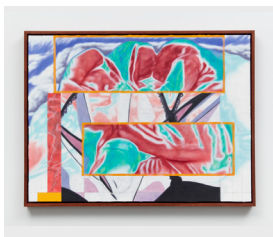

The Red Angel, 2024
Oil on panel
24 × 18 inches (60.9 × 45.7 cm)

The Electronic Bay, 2024
Oil on panel
36 × 24 inches (91.4 × 60.9 cm)

The Blue Girl, 2024
Oil on panel
24 × 18 inches (60.9 × 45.7 cm)

Golden Boy, 2024
Oil on panel
24 × 18 inches (60.9 × 45.7 cm)

The Horse Girl, 2024
Oil on panel
24 × 18 inches (60.9 × 45.7 cm)

Sunfire, 2024
Oil on panel
24 × 18 inches (60.9 × 45.7 cm)

Air on a G String, 2024
Oil on panel
18 × 24 inches (45.7 × 60.9 cm)

The Lake and the Mountain, 2024
Oil on panel
36 × 24 inches (91.4 × 60.9 cm)

The Basier, 2023
Oil on panel
18 × 24 inches (45.7 × 60.9 cm)

Starry Night, 2024
Oil on panel
18 × 24 inches (45.7 × 60.9 cm)