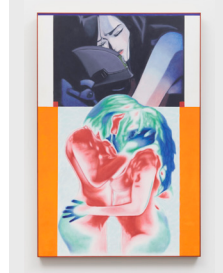

The Red Angel, 2024
Oil on panel
24 × 18 inches (60.9 × 45.7 cm)

The Electronic Bay, 2024
Oil on panel
36 × 24 inches (91.4 × 60.9 cm)

The Blue Girl, 2024
Oil on panel
24 × 18 inches (60.9 × 45.7 cm)

Golden Boy, 2024
Oil on panel
24 × 18 inches (60.9 × 45.7 cm)

The Horse Girl, 2024
Oil on panel
24 × 18 inches (60.9 × 45.7 cm)

Sunfire, 2024
Oil on panel
24 × 18 inches (60.9 × 45.7 cm)

Air on a G String, 2024
Oil on panel
18 × 24 inches (45.7 × 60.9 cm)

The Lake and the Mountain, 2024
Oil on panel
36 × 24 inches (91.4 × 60.9 cm)

The Basier, 2023
Oil on panel
18 × 24 inches (45.7 × 60.9 cm)

Starry Night, 2024
Oil on panel
18 × 24 inches (45.7 × 60.9 cm)