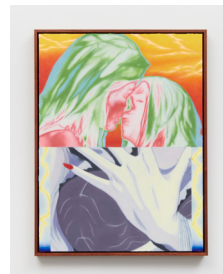

The Red Angel, 2024
Oil on panel
24 × 18 inches (60.9 × 45.7 cm)

The Electronic Bay, 2024
Oil on panel
36 × 24 inches (91.4 × 60.9 cm)

The Blue Girl, 2024
Oil on panel
24 × 18 inches (60.9 × 45.7 cm)

Golden Boy, 2024
Oil on panel
24 × 18 inches (60.9 × 45.7 cm)

The Horse Girl, 2024
Oil on panel
24 × 18 inches (60.9 × 45.7 cm)

Sunfire, 2024
Oil on panel
24 × 18 inches (60.9 × 45.7 cm)

Air on a G String, 2024
Oil on panel
18 × 24 inches (45.7 × 60.9 cm)

The Lake and the Mountain, 2024
Oil on panel
36 × 24 inches (91.4 × 60.9 cm)

The Basier, 2023
Oil on panel
18 × 24 inches (45.7 × 60.9 cm)

Starry Night, 2024
Oil on panel
18 × 24 inches (45.7 × 60.9 cm)