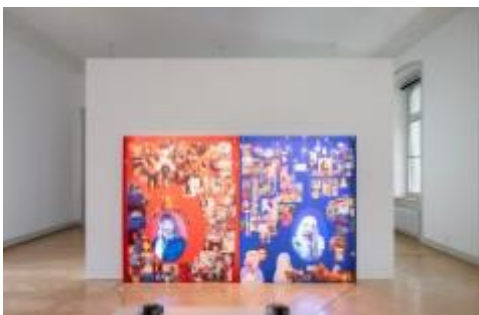

Maria Guță & Lauren Huret, *Mad at Dad*, 2022/2024, Exhibition view *Burning Down the House: Rethinking Family*, Kunstmuseum St. Gallen, June 1 to October 20, 2024 © Kunstmuseum St. Gallen, photo: Sebastian Stadler