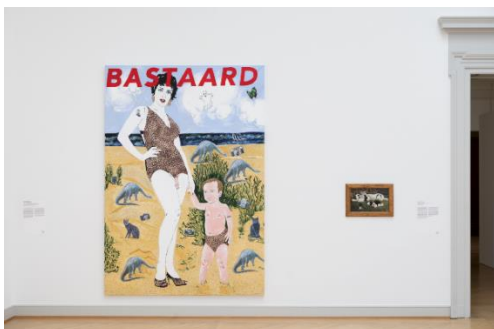

Left

Kathe Burkhart, *Bastaard: from the Liz Taylor Series (MGM, 1954)*, 2019–2020, Exhibition view *Burning Down the House: Rethinking Family*, Kunstmuseum St. Gallen, June 1 to October 20, 2024 © Kunstmuseum St. Gallen, photo: Sebastian Stadler

Right