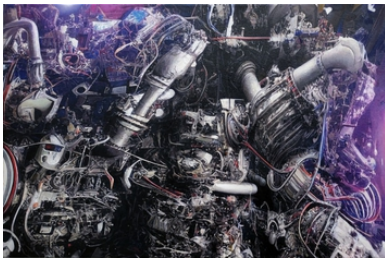

Ai Makita | 牧田 愛

Prosthetic Gods #6, 2024

Oil on canvas

43.4 x 65.3 cm

17 1/16 x 25 11/16 in

(AMA_014)

Ai Makita | 牧田 愛

Prosthetic Gods #8, 2024