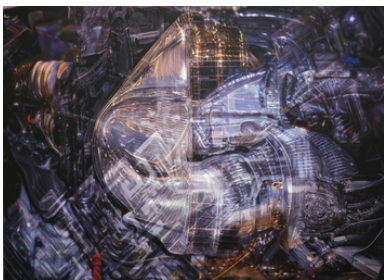

Oil on canvas

152.4 x 127 cm

60 x 50 in

(AMA_007)

Ai Makita | 牧田 愛

Cohesion/Dispersion #3, 2024

Oil on canvas

91.4 x 127 cm