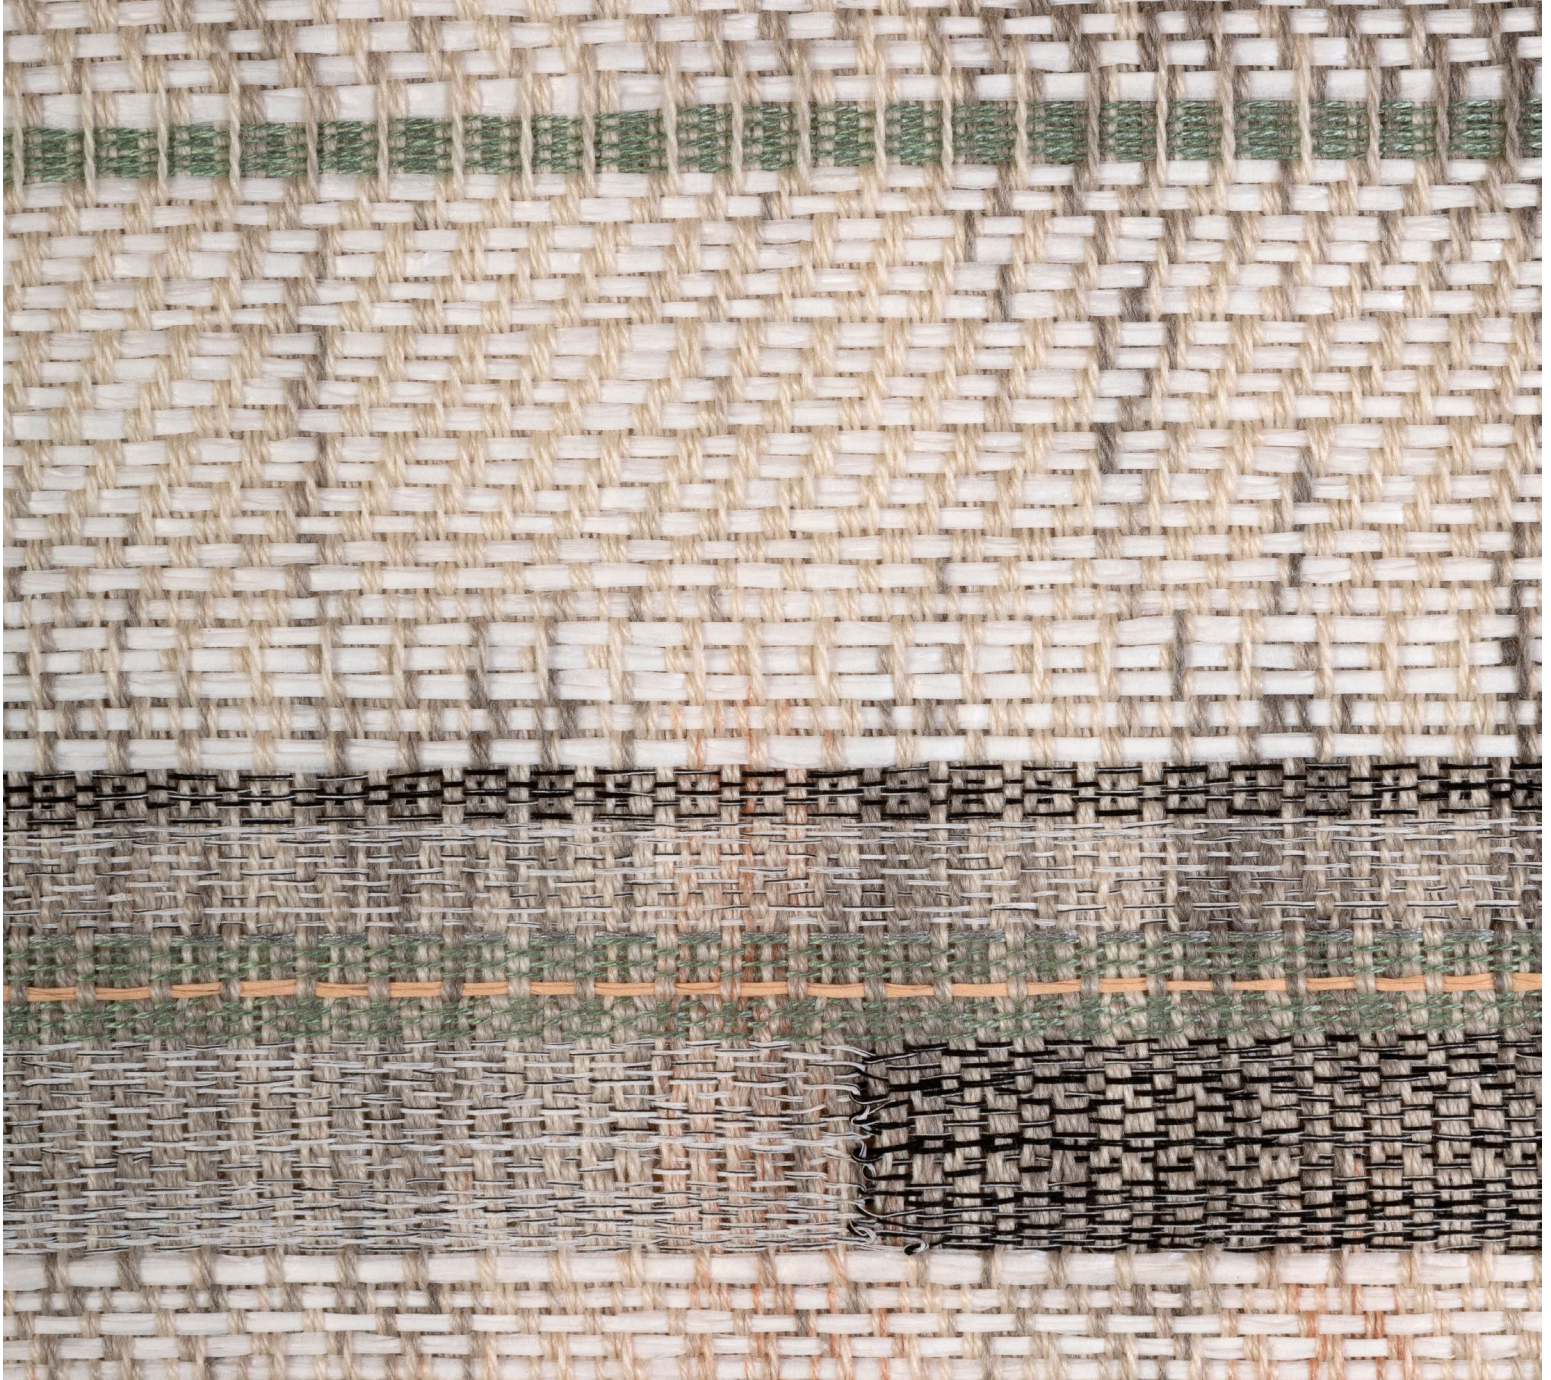

ELIZABETH HOHIMER

False Dawn, 2024 (detail)

Pine paper, dye, clay, Texas cotton, and silk

37 × 36 ³/₄ × 2 ¹/₂ in / 93,7 × 93,3 × 6,3 cm

Image courtesy of the artist and Tara Downs, New York.