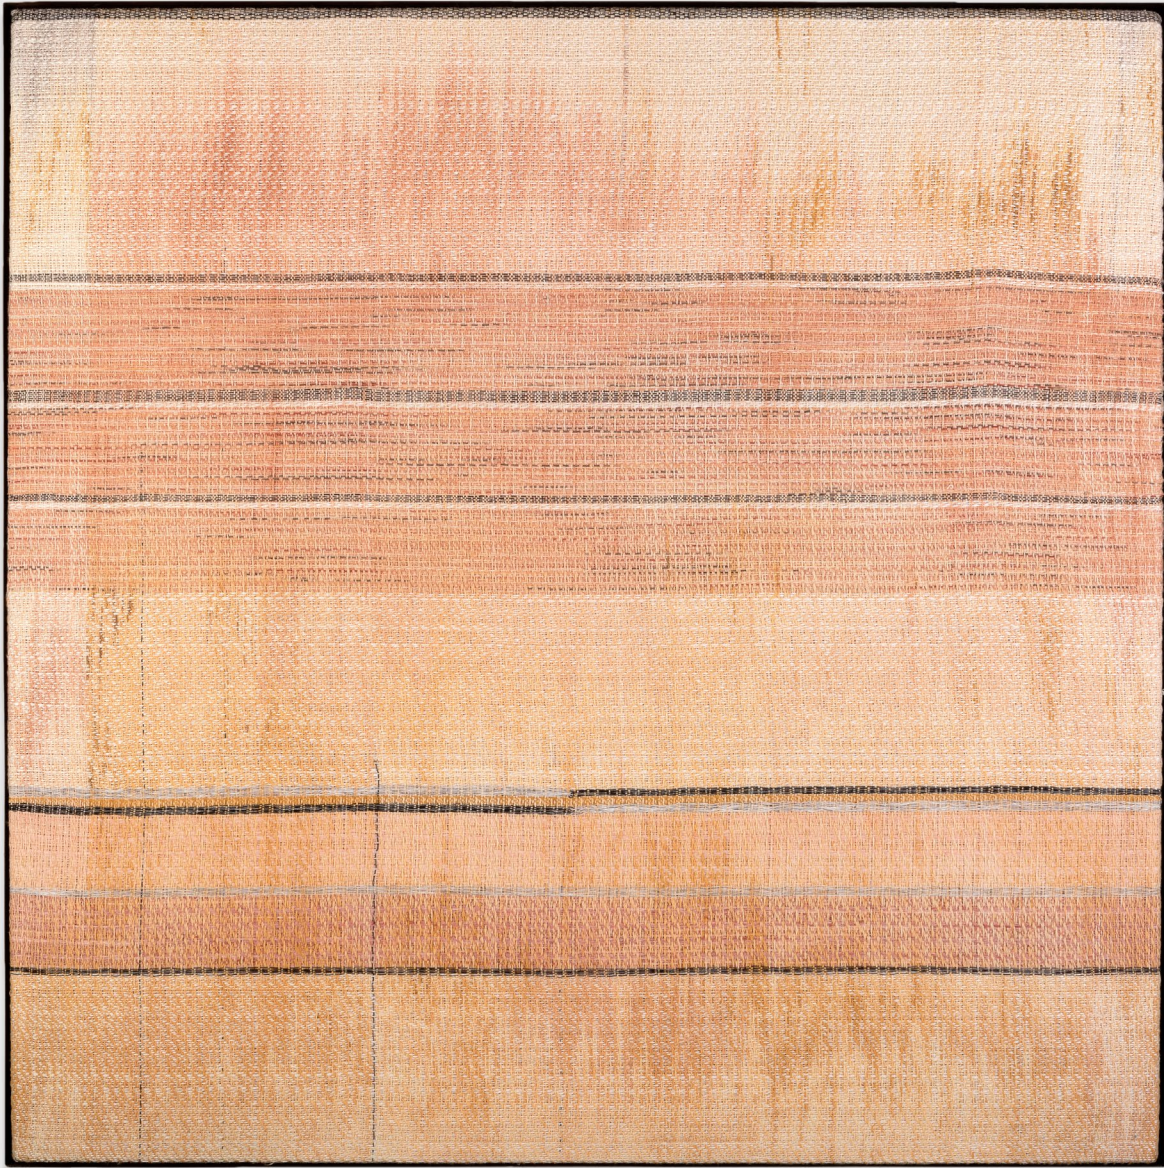

ELIZABETH HOHIMER

Heat Lightning in Silent Sequence, 2024

Texas cotton, clay, linen and silk

37 × 36 ³/₄ × 2 ¹/₂ in / 93,7 × 93,3 × 6,3 cm

Image courtesy of the artist and Tara Downs, New York.