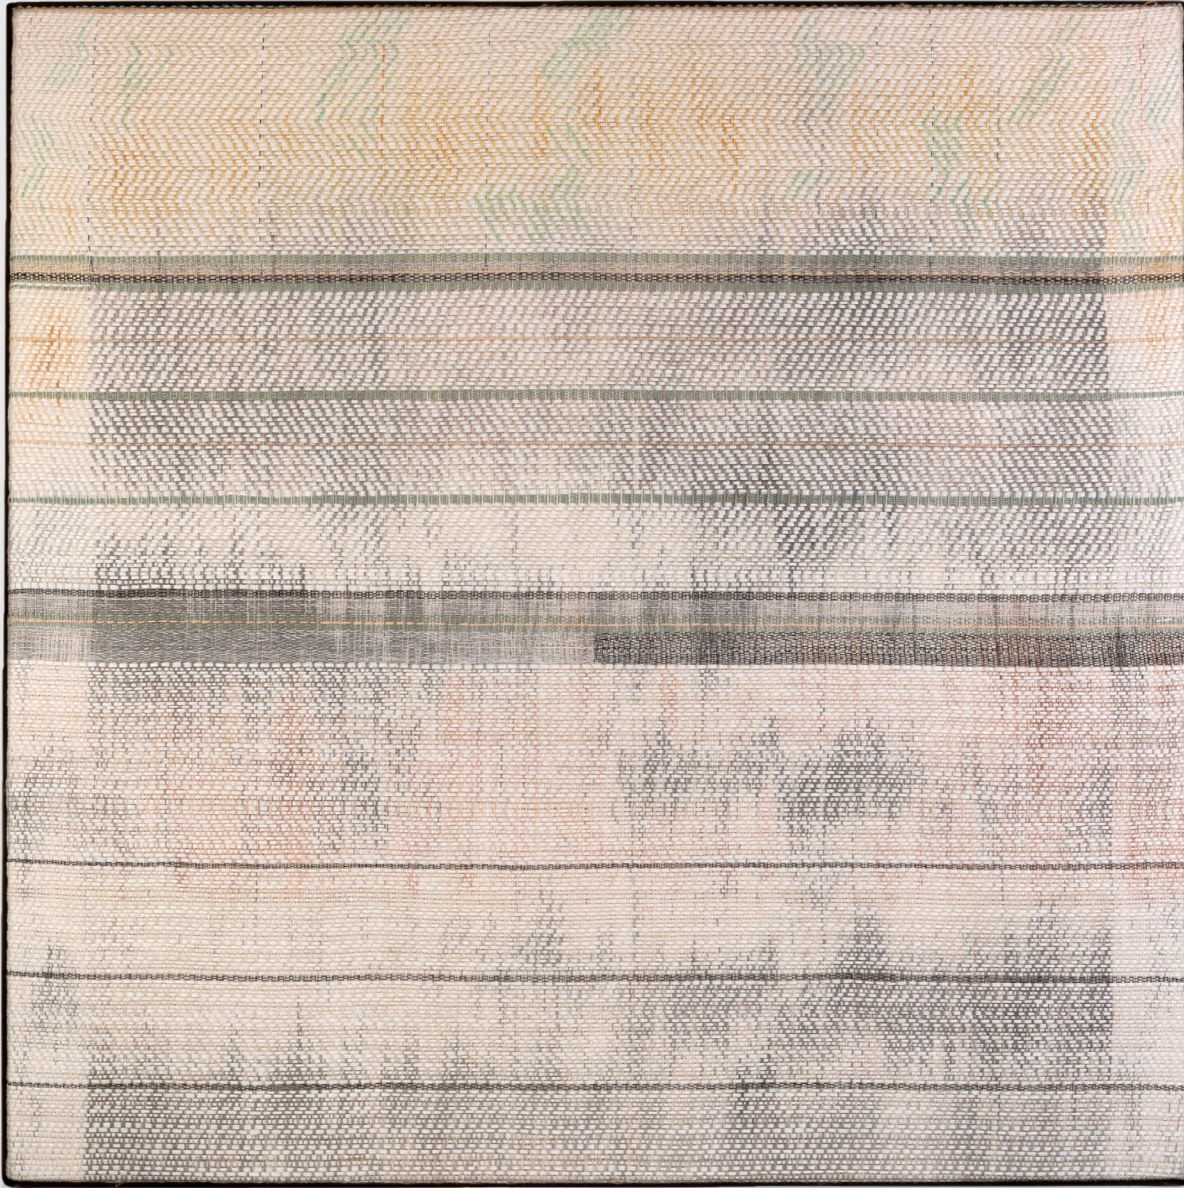

Exhibition view of Elizabeth Hohimer, *Rhythm Horizon*, 2024
Tara Downs, New York
Image courtesy of the artist and Tara Downs, New York. Photo: Max C Lee.

ELIZABETH HOHIMER

False Dawn, 2024

Pine paper, dye, clay, Texas cotton, and silk

37 × 36 ³/₄ × 2 ¹/₂ in / 93,7 × 93,3 × 6,3 cm

Image courtesy of the artist and Tara Downs, New York.