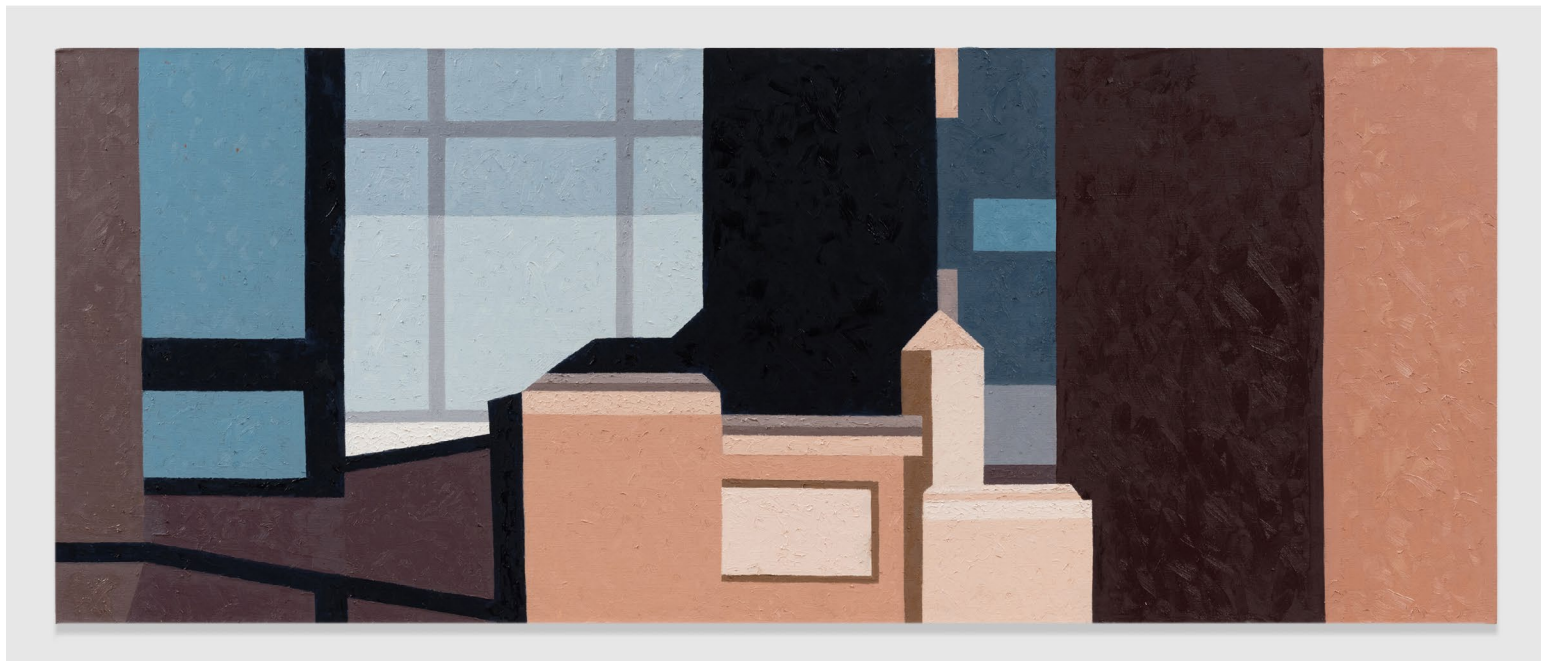

Exhibition view of Roger Winter, *Manhattan Valley*, 2024
Tara Downs, New York
Image courtesy of the artist and Tara Downs, New York. Photo: Max C Lee.

ROGER WINTER

Oticon Window View, 2024

Oil on linen

24 × 60 in / 61 × 152,4 cm

Image courtesy of the artist and Tara Downs, New York.