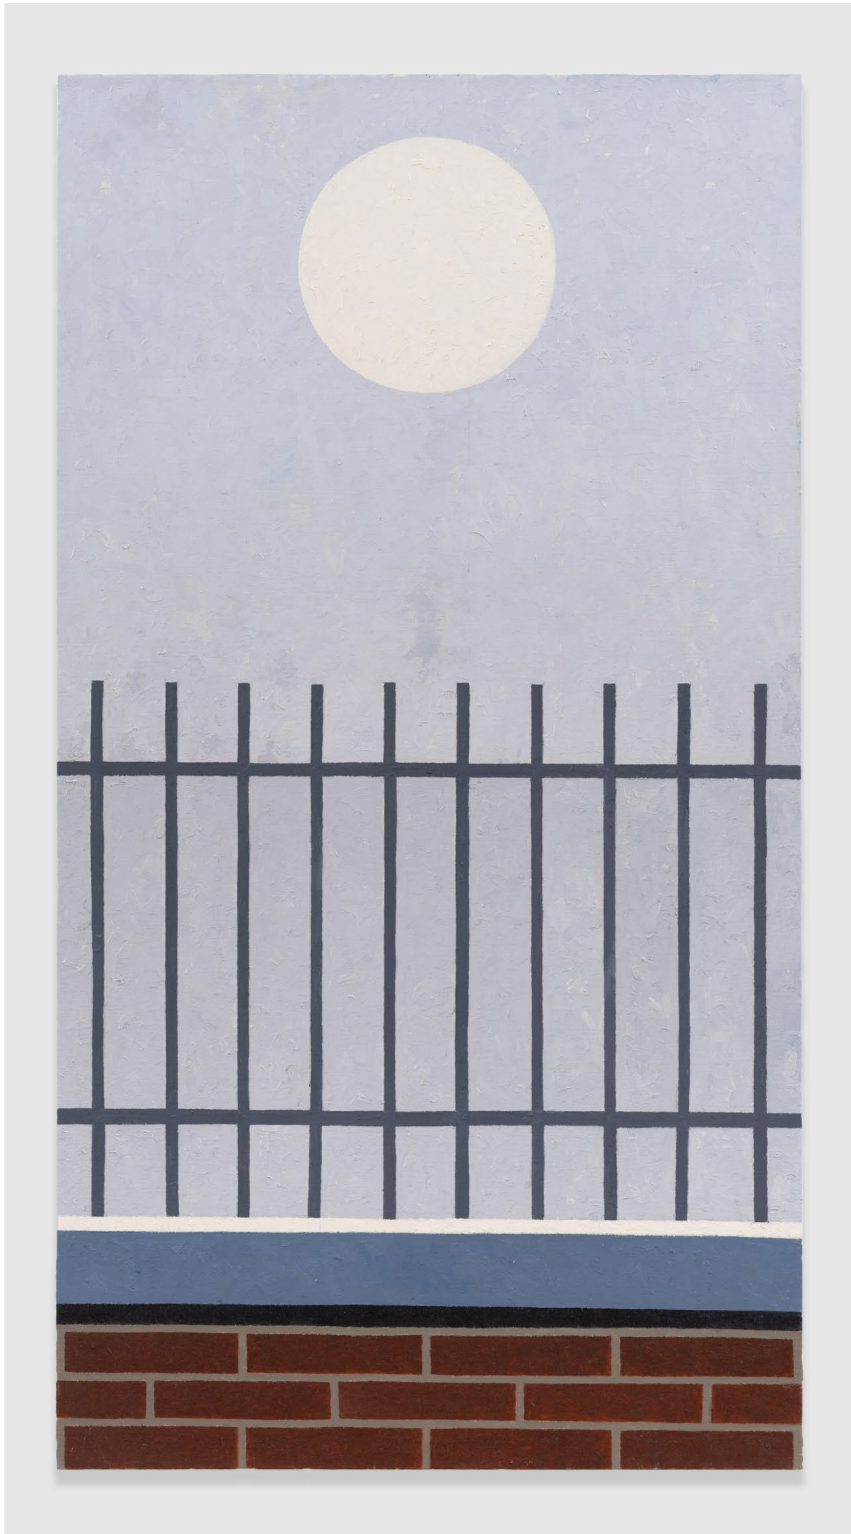

ROGER WINTER
Small Window, 2024

Oil on canvas
36 × 36 in / 91,4 × 91,4 cm

Image courtesy of the artist and Tara Downs, New York.

ROGER WINTER

Small Window, 2024 (detail)

Oil on canvas

36 × 36 in / 91,4 × 91,4 cm

Image courtesy of the artist and Tara Downs, New York.

ROGER WINTER

Fence and Moon, 2018

Oil on linen

60 × 32 in / 152,4 × 81,3 cm

Image courtesy of the artist and Tara Downs, New York.

ROGER WINTER
Fence and Moon, 2018 (detail)
Oil on linen
60 × 32 in / 152,4 × 81,3 cm
Image courtesy of the artist and Tara Downs, New York.

Exhibition view of Roger Winter, *Manhattan Valley*, 2024
Tara Downs, New York
Image courtesy of the artist and Tara Downs, New York. Photo: Max C Lee.

ROGER WINTER

P.S.93, 2018

Oil on canvas

72 × 72 in / 182,9 × 182,9 cm

Image courtesy of the artist and Tara Downs, New York.

ROGER WINTER

P.S. 93, 2018 (detail)

Oil on canvas

72 × 72 in / 182,9 × 182,9 cm

Image courtesy of the artist and Tara Downs, New York.

Exhibition view of Roger Winter, *Manhattan Valley*, 2024
Tara Downs, New York
Image courtesy of the artist and Tara Downs, New York. Photo: Max C Lee.