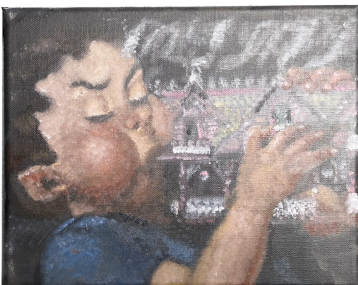

OKEY-DOKEY III - FENSTER

Eva Löfdahl, Issy Wood

Co-curated by Fatima Hellberg and Steven Cairns

Kadel Willborn

Birkenstr. 3

D – 40233 Düsseldorf

info@kadel-willborn.de

www.kadel-willborn.de

Eva Löfdahl

3D 'Pi' (Stående), 2009

plaster,
21 x 22 x 22 cm

Issy Wood

Misconduct / puppies, 2018

oil on velvet,
30,5 x 30 x 3 cm

Issy Wood

E A T, 2019

oil on linen,
30 x 40 x 1,5 cm

Issy Wood

Oak! Bluff! Plural!, 2019

oil on linen,
24 x 30 x 2 cm

OKEY-DOKEY III - FENSTER

Eva Löfdahl, Issy Wood

Co-curated by Fatima Hellberg and Steven Cairns

Kadel Willborn