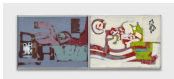

Molly Rose Lieberman

Home, now!, 2024

Marker, colored pencil, flashe and collage on paper in artist frame

12 1/2 x 33 1/2 in

31.8 x 85.1 cm

(MB MRL030)