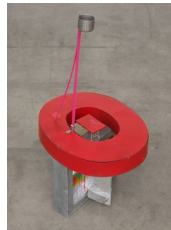

Molly Rose Lieberman

Ashtray, 2024

Canvas, oil pastel, metal letter "O", wood, espresso cup, cardboard, paint, finials, lexon speaker, Tau rust en Smile.mp3 (14:33) by Joseph Schlam

35 x 20 1/2 x 16 1/2 in

88.9 x 52.1 x 41.9 cm

(MB MRL019)

Molly Rose Lieberman

Home, now!, 2024

Marker, colored pencil, flashe and collage on paper in artist frame

12 1/2 x 33 1/2 in

31.8 x 85.1 cm

(MB MRL030)