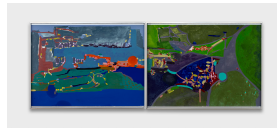

Molly Rose Lieberman
My heart beat thick 1, 2024
Watercolor on paper in artist frame
12 1/2 x 31 in
31.8 x 78.7 cm
(MB MRL026)