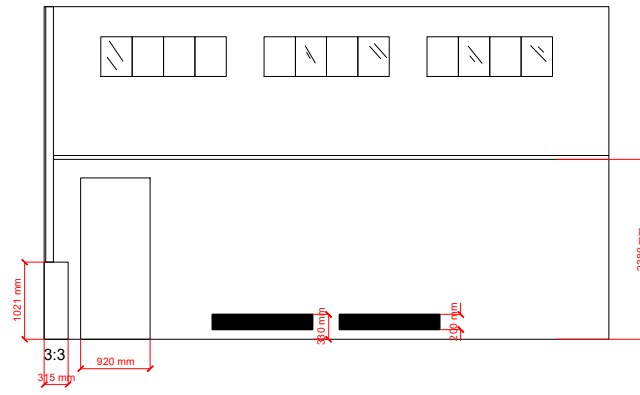

Legend

radiator

	Jarlsborgveien 14
	Oslobiennalen
Scale:	1:100 (A4)
Version:	1
Date:	05.11.2018
Drawing:	Hans Christian Skovholt
Sheet:	1/2

Notes

Location and size of windows in cross section 2:2 and 3:3 are approximate in this drawing.

Legend

radiator

	Jarlsborgveien 14
	Oslobiennalen
Scale:	1:100 (A4)
Version:	1
Date:	05.11.2018
Drawing:	Hans Christian Skovholt
Sheet:	1/2