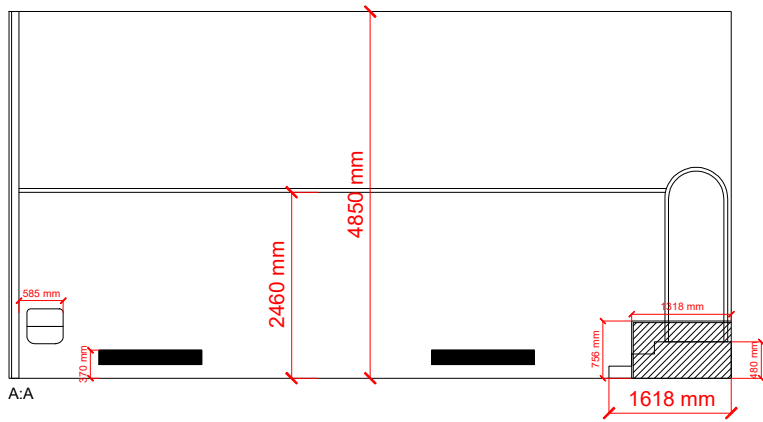

Legend

radiator

	Jarlsborgveien 14
	Oslobiennalen
Scale:	1:100 (A4)
Version:	1
Date:	05.11.2018
Drawing:	Hans Christian Skovholt
Sheet:	1/2

Notes

Location and size of windows in cross section 2:2 and 3:3 are approximate in this drawing.

Legend

radiator

	Jarlsborgveien 14
	Oslobiennalen
Scale:	1:100 (A4)
Version:	1
Date:	05.11.2018
Drawing:	Hans Christian Skovholt
Sheet:	1/2