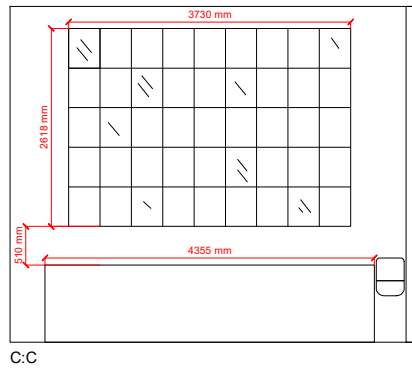

Legend

radiator

	Jarlsborgveien 14
	Oslobiennalen
Scale:	1:100 (A4)
Version:	1
Date:	05.11.2018
Drawing:	Hans Christian Skovholt
Sheet:	1/2

Notes

Location and size of windows in cross section 2:2 and 3:3 are approximate in this drawing.

Legend

radiator

	Jarlsborgveien 14
	Oslobiennalen
Scale:	1:100 (A4)
Version:	1
Date:	05.11.2018
Drawing:	Hans Christian Skovholt
Sheet:	1/2