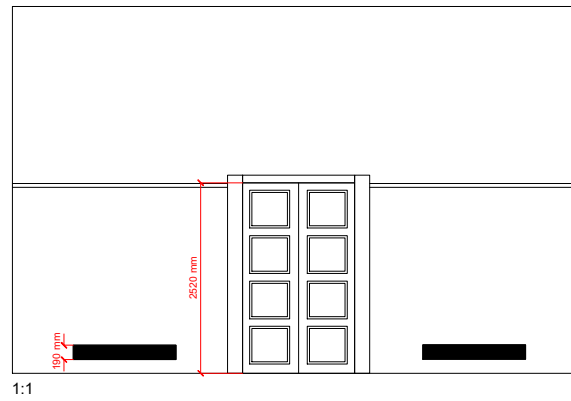

Legend

radiator

	Jarlsborgveien 14
	Oslobiennalen
Scale:	1:100 (A4)
Version:	1
Date:	05.11.2018
Drawing:	Hans Christian Skovholt
Sheet:	1/2

Notes

Location and size of windows in cross section 2:2 and 3:3 are approximate in this drawing.

Legend

radiator

	Jarlsborgveien 14
	Oslobiennalen
Scale:	1:100 (A4)
Version:	1
Date:	05.11.2018
Drawing:	Hans Christian Skovholt
Sheet:	1/2