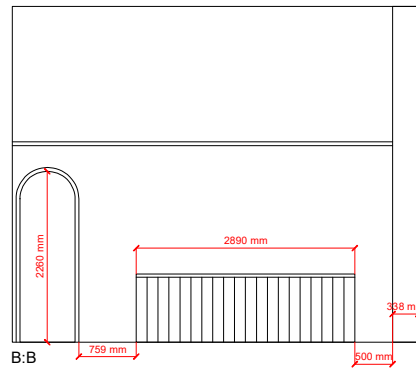

Legend

radiator

	Jarlsborgveien 14
	Oslobiennalen
Scale:	1:100 (A4)
Version:	1
Date:	05.11.2018
Drawing:	Hans Christian Skovholt
Sheet:	1/2

Notes

Location and size of windows in cross section 2:2 and 3:3 are approximate in this drawing.

Legend

radiator

	Jarlsborgveien 14
	Oslobiennalen
Scale:	1:100 (A4)
Version:	1
Date:	05.11.2018
Drawing:	Hans Christian Skovholt
Sheet:	1/2