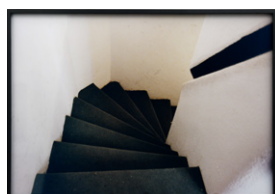

Eingang / Ausgang, 2024
Analogue C-print in artist's frame
122 x 184 x 4 cm
Edition 3 + 1 AP

Doppeltür, 2024
Analogue C-print in artist's frame
39 x 27 x 3 cm
Edition 3 + 1 AP

Treppe, 2024
Analogue C-print in artist's frame
42 x 61 x 3 cm
Edition 3 + 1 AP