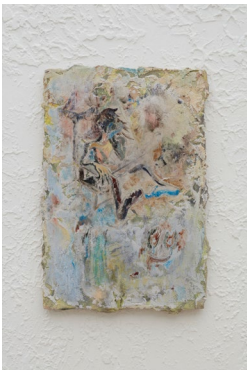

List of works

Front gallery

Emi Mizukami
The sun is steel blazing, 2024
Acrylic paint, charcoal pencil, pastel, sand paste, desert sand on linen
57.5 x 44.5 in. (146 x 113 cm)

Emi Mizukami
fleeting dream, 2024
Acrylic paint, charcoal pencil, pastel, sand paste, desert sand, linen on panel
14 x 8.75 in. (35 x 22 cm)

Emi Mizukami
way (to get somewhere), 2024
Acrylic paint, charcoal pencil, pastel, sand paste, desert sand on linen
51.5 x 63.5 in. (131 x 161 cm)

Emi Mizukami

Million Bubbles, 2024

Acrylic paint, charcoal pencil, pastel, sand paste, desert sand, linen on panel
16 x 11 in. (41 x 28 cm)

Emi Mizukami

Out of the house and into the woods, 2024

Acrylic paint, charcoal pencil, pastel, sand paste, desert sand, linen on panel
11.5 x 8 in. (29 x 20 cm)

Emi Mizukami

Throw It Far Far away, 2024

Acrylic paint, charcoal pencil, pastel, sand paste, desert sand, linen on panel
13.5 x 9 in. (34 x 22.5 cm)

Emi Mizukami

Strangers, 2024

Acrylic paint, charcoal pencil, pastel, sand paste, desert sand, linen on panel
16.5 x 11 in. (42 x 28 cm)

Ehrlich Steinberg

www.ehrlichsteinberg.com | info@ehrllichsteinberg.com | [@ehrllichsteinberg](https://www.instagram.com/ehrllichsteinberg)