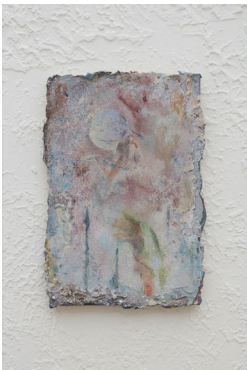

List of works

Front gallery

Emi Mizukami
The sun is steel blazing, 2024
Acrylic paint, charcoal pencil, pastel, sand paste, desert sand on linen
57.5 x 44.5 in. (146 x 113 cm)

Emi Mizukami
fleeting dream, 2024
Acrylic paint, charcoal pencil, pastel, sand paste, desert sand, linen on panel
14 x 8.75 in. (35 x 22 cm)

Emi Mizukami
way (to get somewhere), 2024
Acrylic paint, charcoal pencil, pastel, sand paste, desert sand on linen
51.5 x 63.5 in. (131 x 161 cm)

Emi Mizukami

Million Bubbles, 2024

Acrylic paint, charcoal pencil, pastel, sand paste, desert sand, linen on panel
16 x 11 in. (41 x 28 cm)

Emi Mizukami

Out of the house and into the woods, 2024

Acrylic paint, charcoal pencil, pastel, sand paste, desert sand, linen on panel
11.5 x 8 in. (29 x 20 cm)

Emi Mizukami

Throw It Far Far away, 2024

Acrylic paint, charcoal pencil, pastel, sand paste, desert sand, linen on panel
13.5 x 9 in. (34 x 22.5 cm)