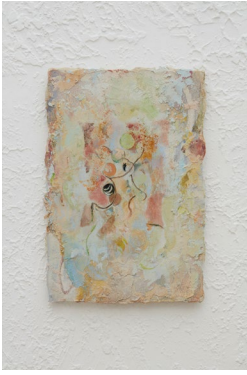

List of works

Front gallery

Emi Mizukami
The sun is steel blazing, 2024
Acrylic paint, charcoal pencil, pastel, sand paste, desert sand on linen
57.5 x 44.5 in. (146 x 113 cm)

Emi Mizukami
fleeting dream, 2024
Acrylic paint, charcoal pencil, pastel, sand paste, desert sand, linen on panel
14 x 8.75 in. (35 x 22 cm)

Emi Mizukami
way (to get somewhere), 2024
Acrylic paint, charcoal pencil, pastel, sand paste, desert sand on linen
51.5 x 63.5 in. (131 x 161 cm)

Emi Mizukami

Million Bubbles, 2024

Acrylic paint, charcoal pencil, pastel, sand paste, desert sand, linen on panel
16 x 11 in. (41 x 28 cm)

Emi Mizukami

Out of the house and into the woods, 2024

Acrylic paint, charcoal pencil, pastel, sand paste, desert sand, linen on panel
11.5 x 8 in. (29 x 20 cm)

Emi Mizukami

Throw It Far Far away, 2024

Acrylic paint, charcoal pencil, pastel, sand paste, desert sand, linen on panel
13.5 x 9 in. (34 x 22.5 cm)

Emi Mizukami

Strangers, 2024

Acrylic paint, charcoal pencil, pastel, sand paste, desert sand, linen on panel
16.5 x 11 in. (42 x 28 cm)

Ehrlich Steinberg

www.ehrlichsteinberg.com | info@ehrllichsteinberg.com | [@ehrllichsteinberg](https://www.instagram.com/ehrllichsteinberg)