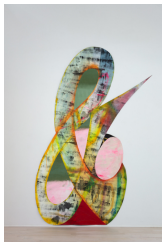

HALSEY MCKAY GALLERY

Matt Rich - P&INTING, 2024

Matt Rich
Tower, 2024
acrylic on cut canvas
106.5 x 37.5 inches (270.5 x 95.3 cm)
MRi100

Matt Rich
Purple Head, 2024
Acrylic on canvas
84 x 60 inches (213.4 x 152.4 cm)
MRi094

Matt Rich
Green and Purple Ampersand, 2024
Acrylic on canvas
26 x 22 inches (66 x 55.9 cm)
MRi093

Matt Rich
Shadow Mouth, 2024
Acrylic and oil on canvas
42 x 40 inches (106.7 x 101.6 cm)
MRi098

Matt Rich
Figure Eight, 2024
Acrylic on cut canvas and string, grommets
48 x 42 inches (121.9 x 106.7 cm)
MRi086

HALSEY MCKAY GALLERY

Matt Rich
Ribbon Ampersand, 2024
Acrylic on one piece of canvas
22 x 30 inches (55.9 x 76.2 cm)
MRi097

Matt Rich
Double Loop, 2024
Acrylic on canvas
50 x 55 inches (127 x 139.7 cm)
MRi084