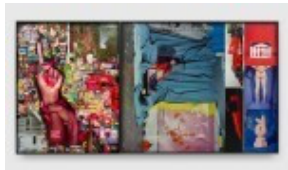

Sara Cwynar

Billboard (Tracy Pregnant, Leticia Hand), 2024

Archival pigment prints, metallic chromogenic prints, and laser prints mounted on Dibond, diptych

Overall: 79 x 150 inches

CWYSA0027