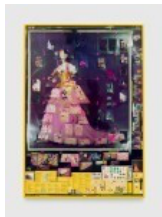

CWYSA0013

**Sara Cwynar**

*Peony on Ermine White, 2024*

UV print on Ermine White car paint mounted on Dibond  
in metal artist's frame

42 3/4 x 34 3/4 x 1 inches Edition of 3, 2 AP

CWYSA0008

**Sara Cwynar**