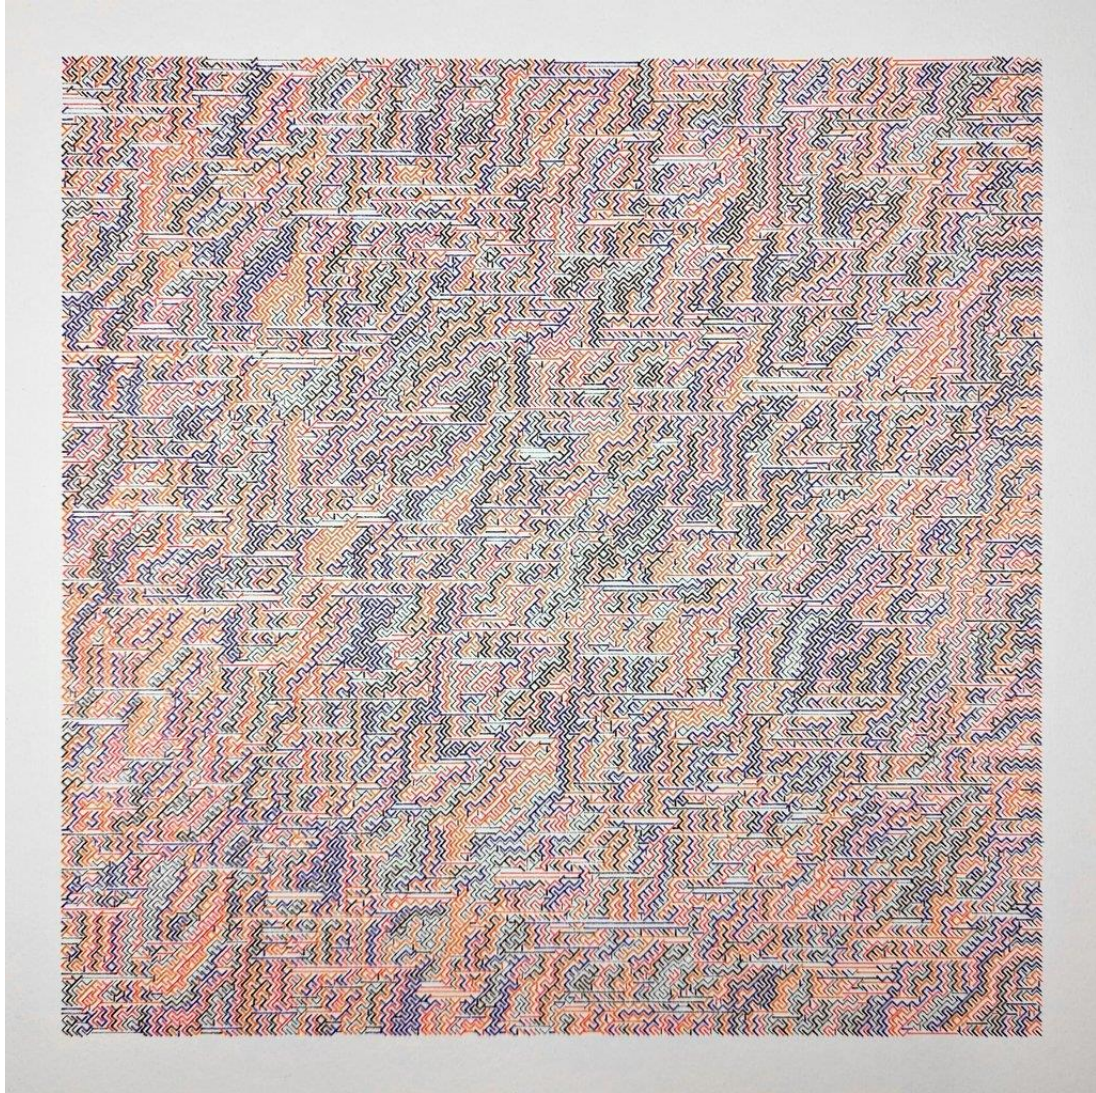

LOHAUS SOMINSKY

Harm van den Dorpel
Breeze, 2024

Computer Plotter on watercolour paper
40 x 40 cm