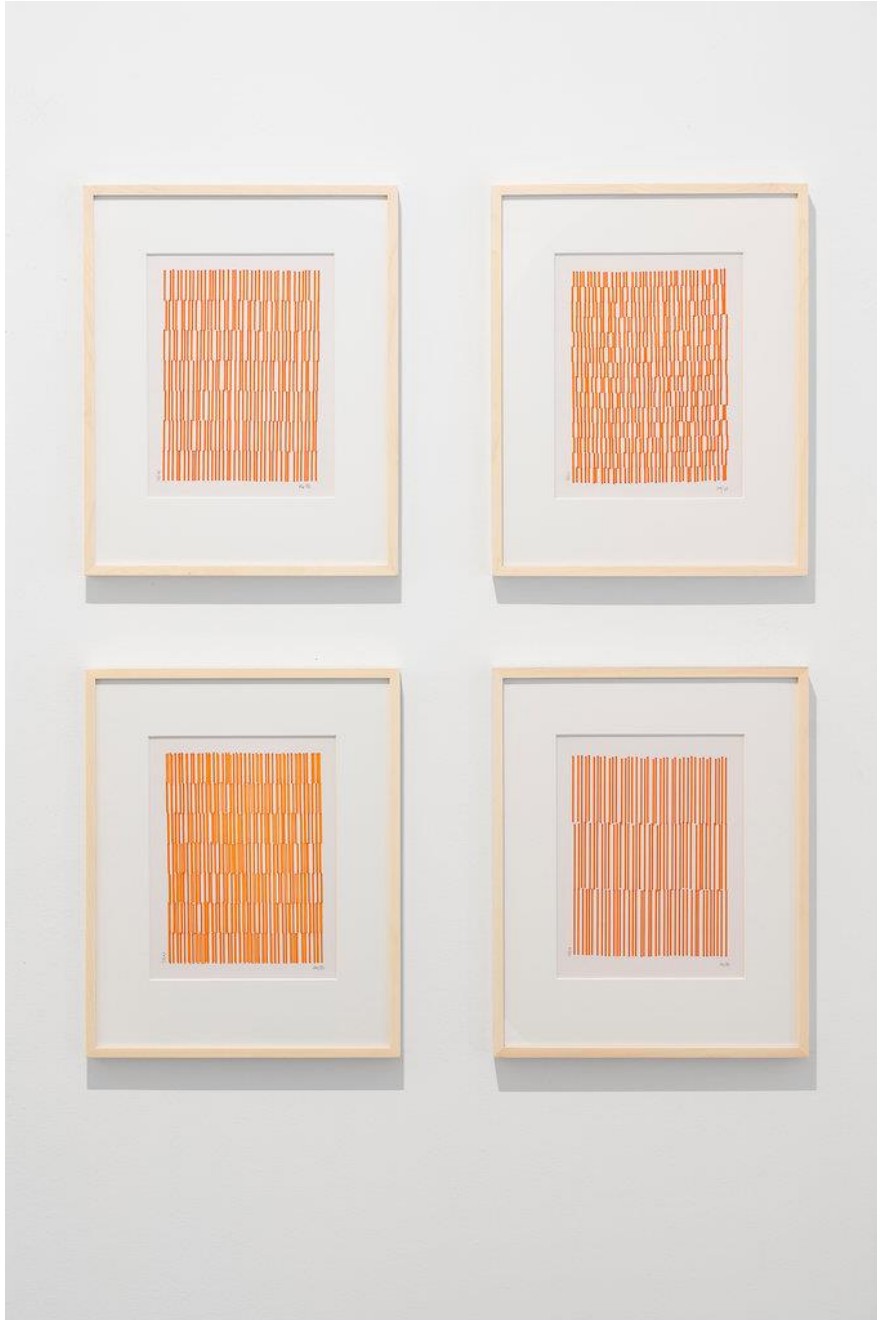

LOHAUS SOMINSKY

Vera Molnár
Segments oranges, 1988

Computer Plotter drawing on paper
35.5 x 43 cm dimensions variable