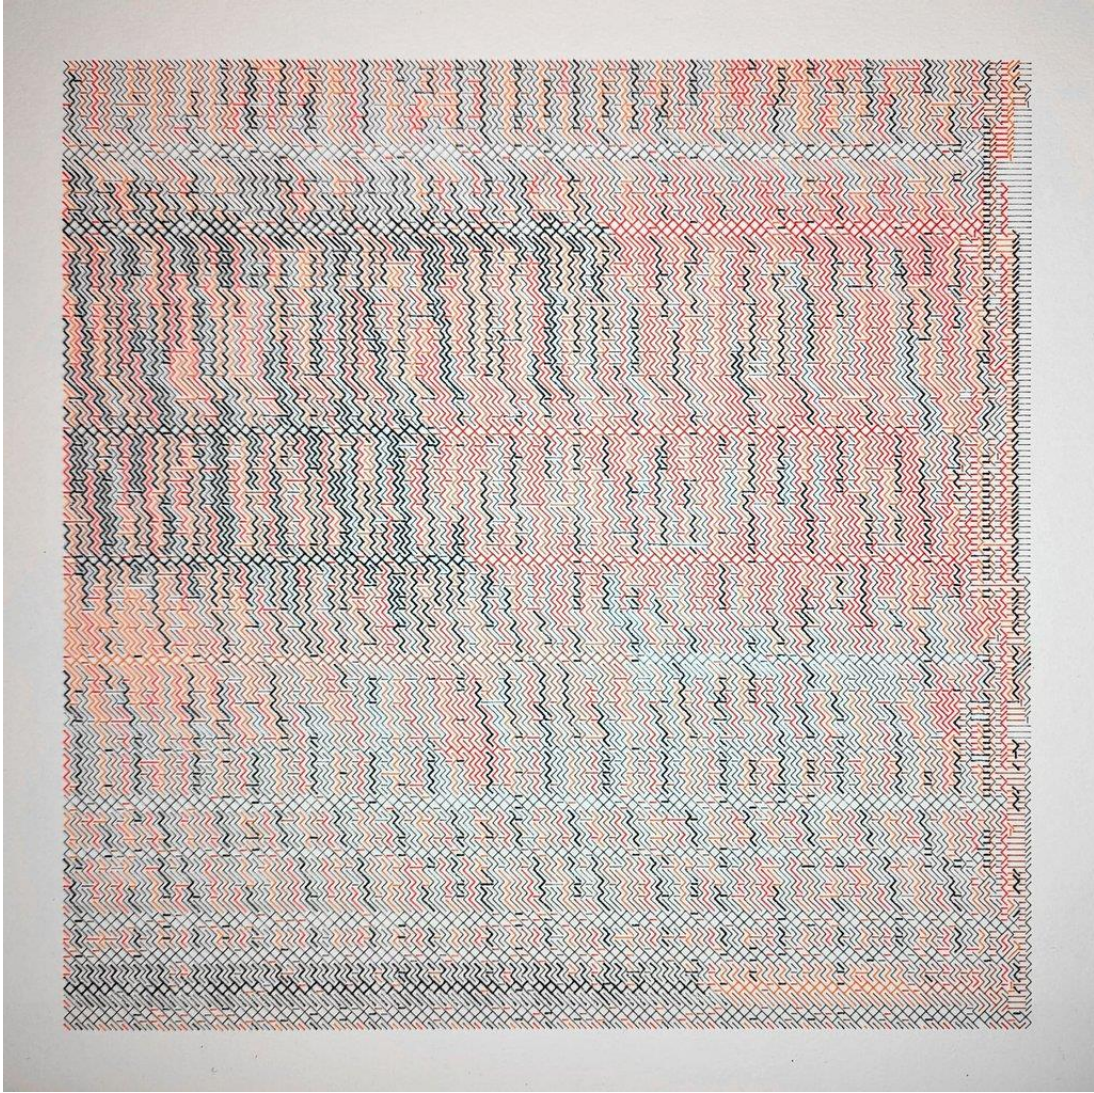

LOHAUS SOMINSKY

Harm van den Dorpel
Weaving (square), 2024

Computer Plotter on watercolour paper
40 x 40 cm