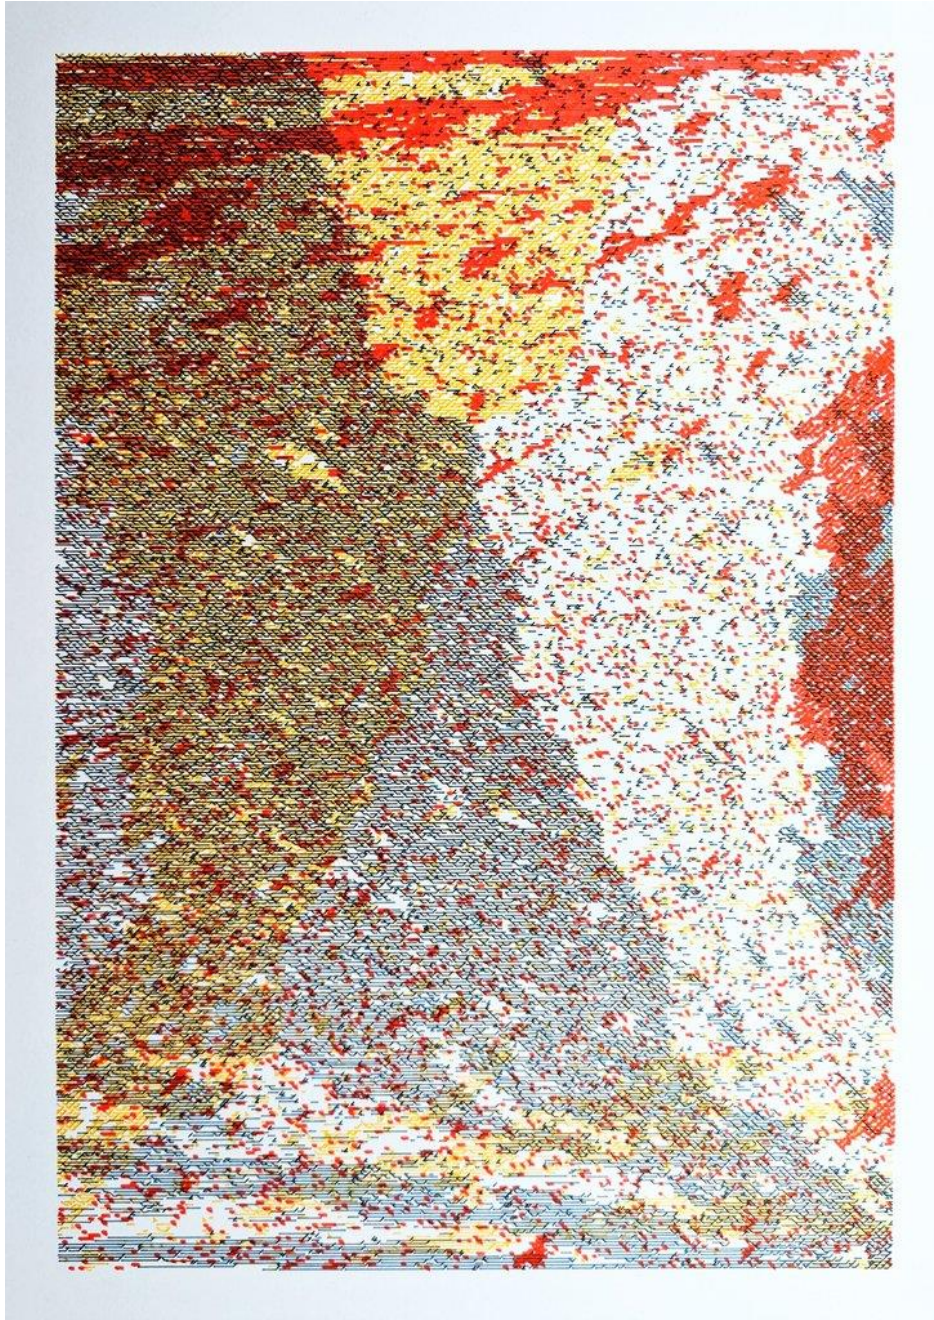

LOHAUS SOMINSKY

Harm van den Dorpel
Divide, 2024

Computer Plotter on watercolour paper
50 x 40 cm