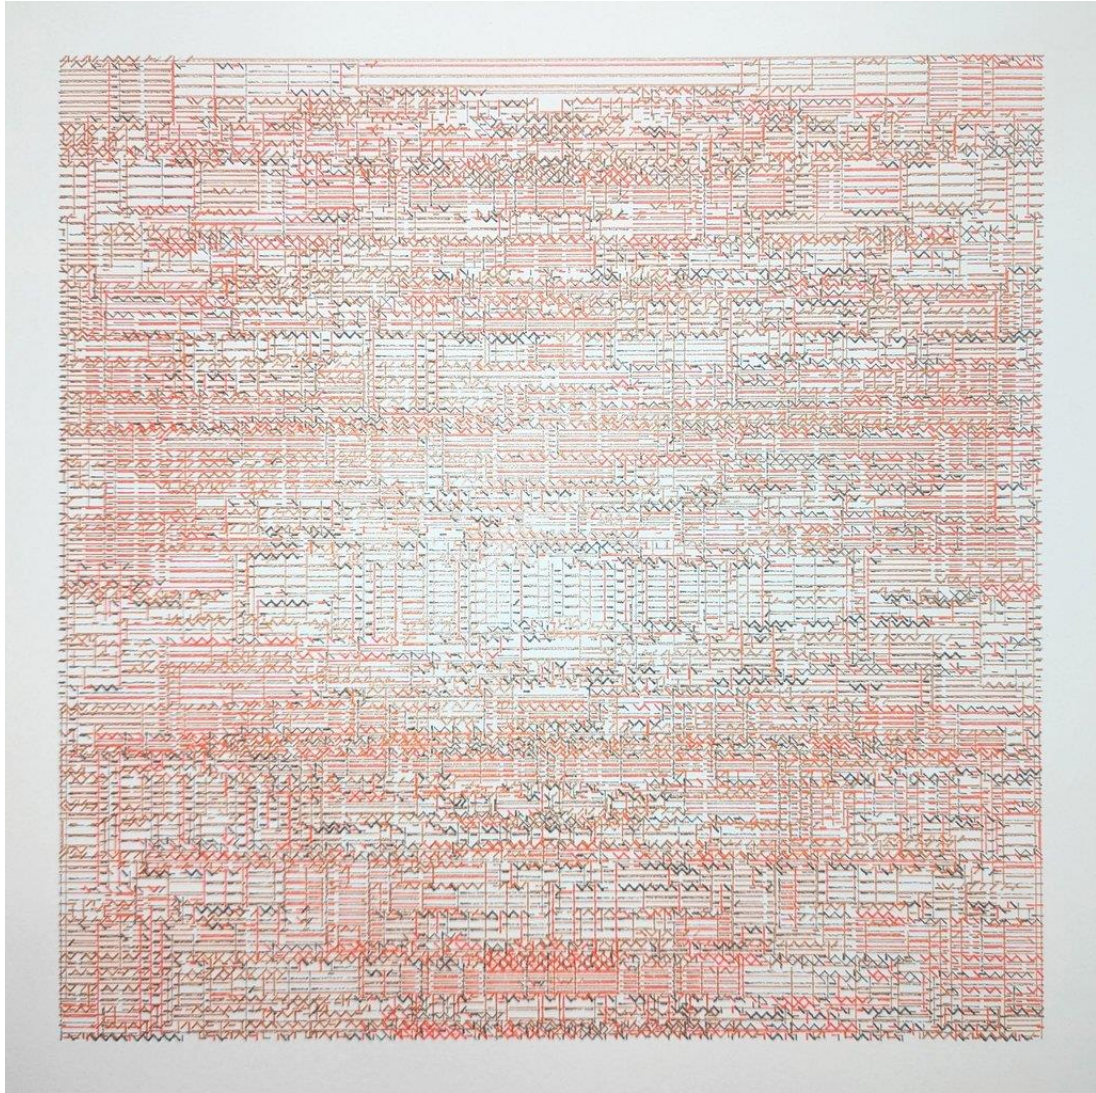

LOHAUS SOMINSKY

Harm van den Dorpel
Symmetrical Overdub, 2024

Computer Plotter on watercolour paper
40 x 40 cm