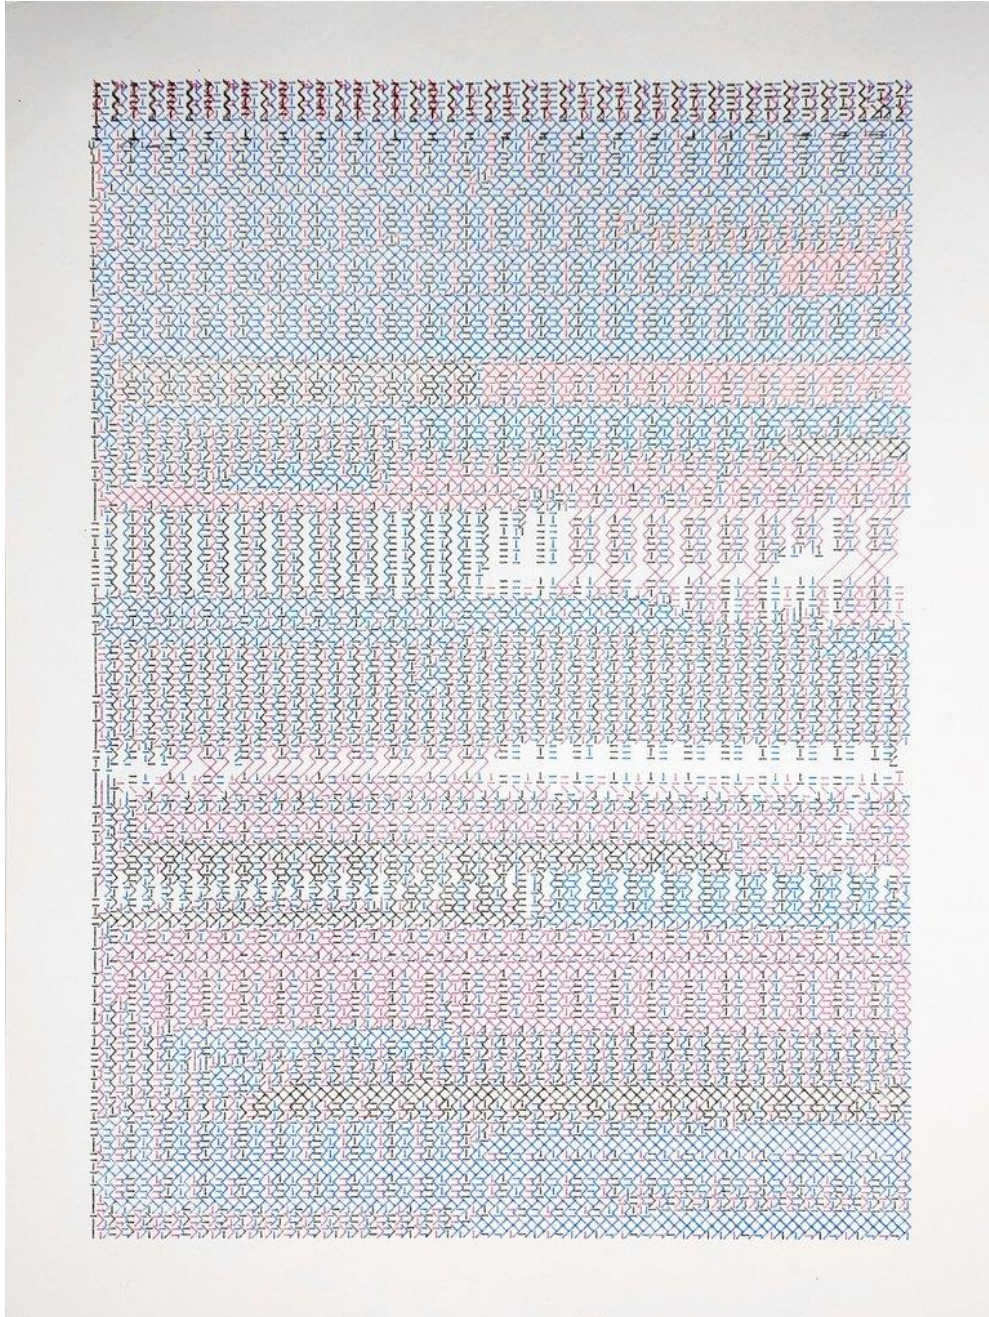

LOHAUS SOMINSKY

Harm van den Dorpel
Weaving, 2024

sakura fineliner on watercolour paper
47 x 61 cm