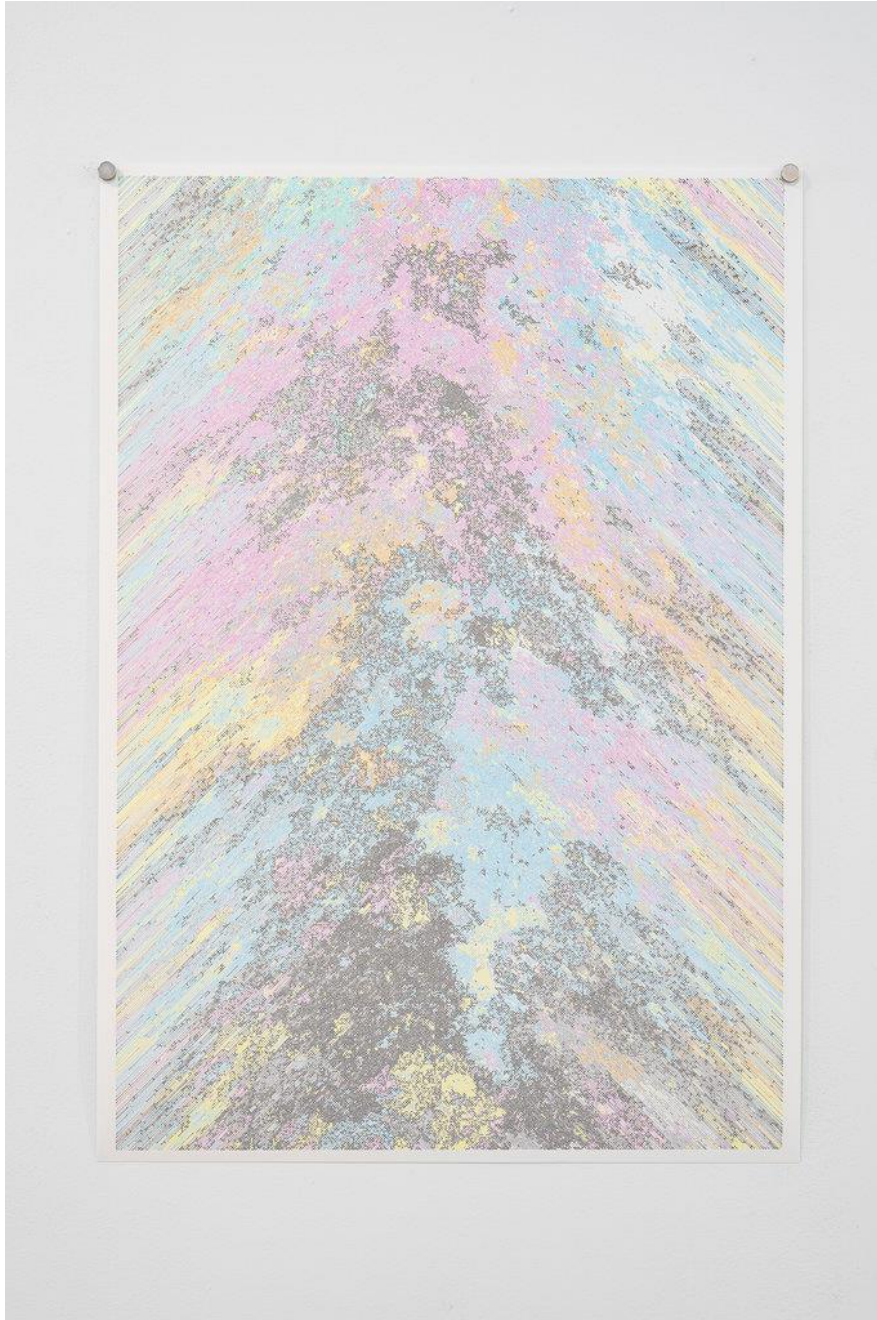

LOHAUS SOMINSKY

Harm van den Dorpel
Girl/Boy Song, 2024

Computer Plotter on watercolour paper
84.1 x 59.4 cm