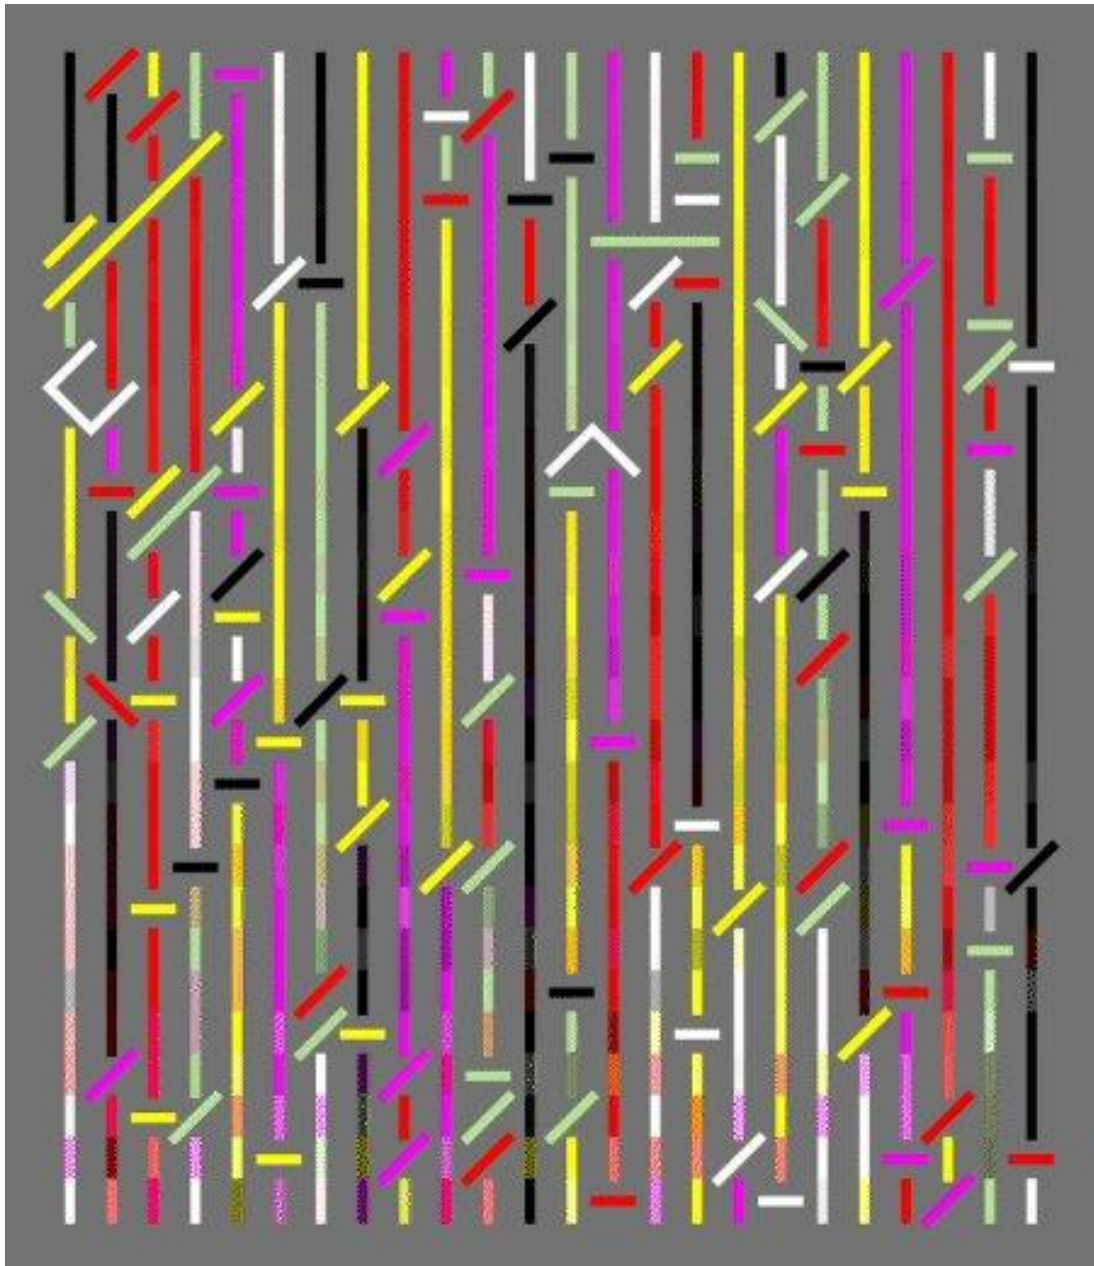

LOHAUS SOMINSKY

Harm van den Dorpel
Pression des pairs, 2024

generative animation

Edition 3/3 + 1AP