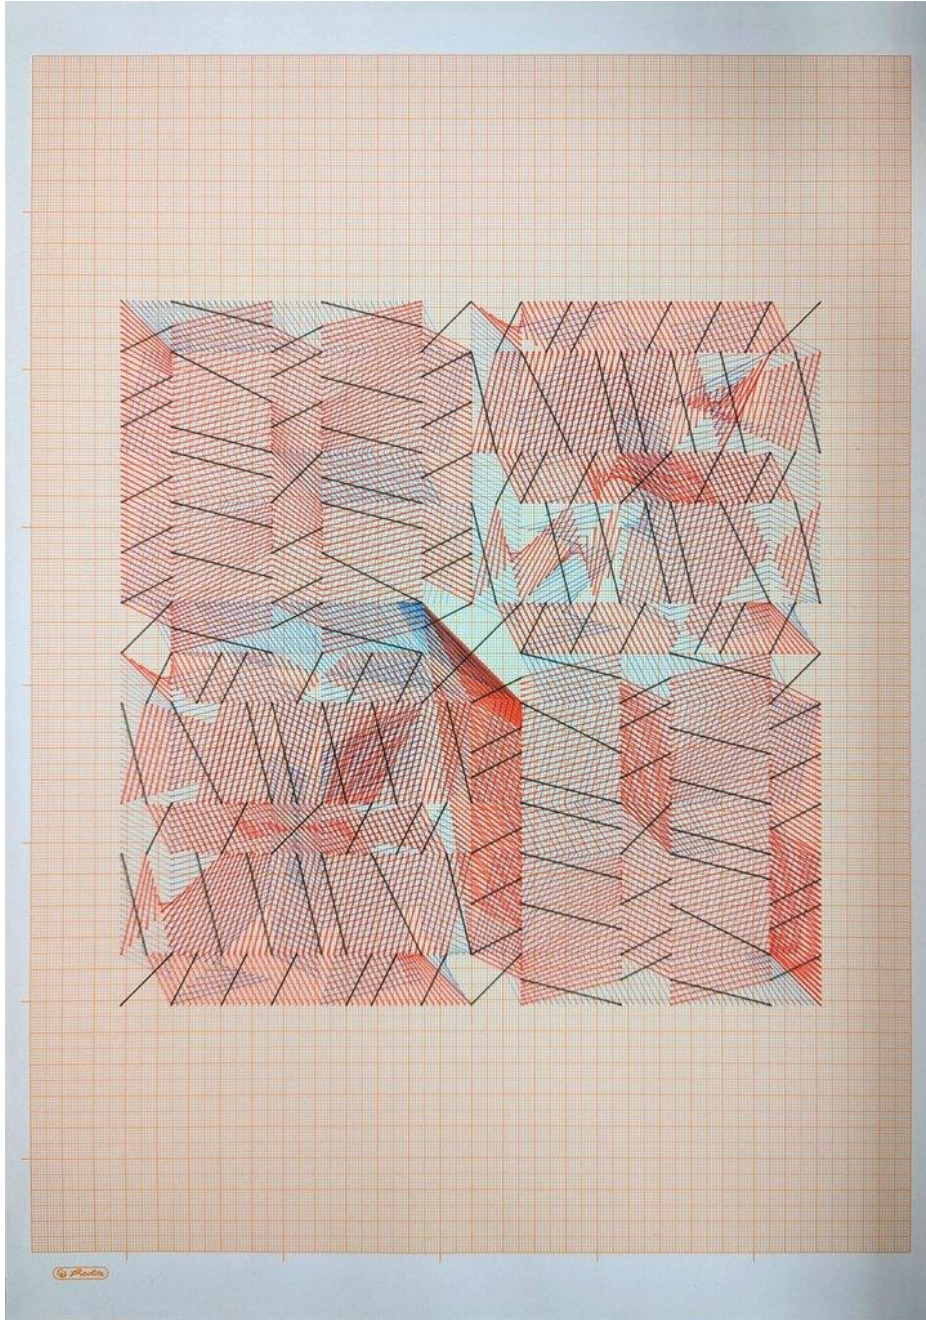

LOHAUS SOMINSKY

Harm van den Dorpel
Interpolation (I), 2024

Computer Plotter on graph paper
41.9 x 29.7 cm