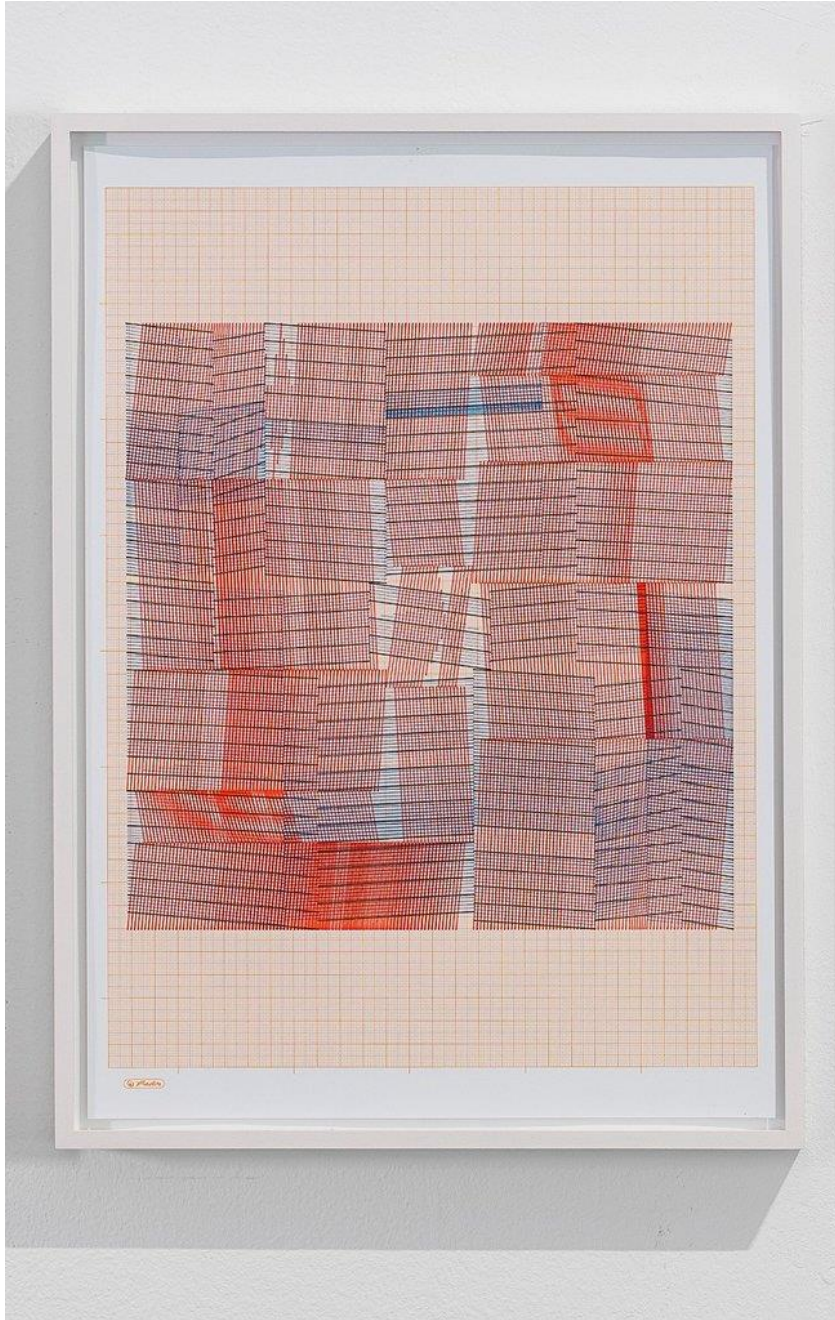

LOHAUS SOMINSKY

Harm van den Dorpel
Interpolation (III), 2024

Computer Plotter on graph paper
41.9 x 29.7 cm