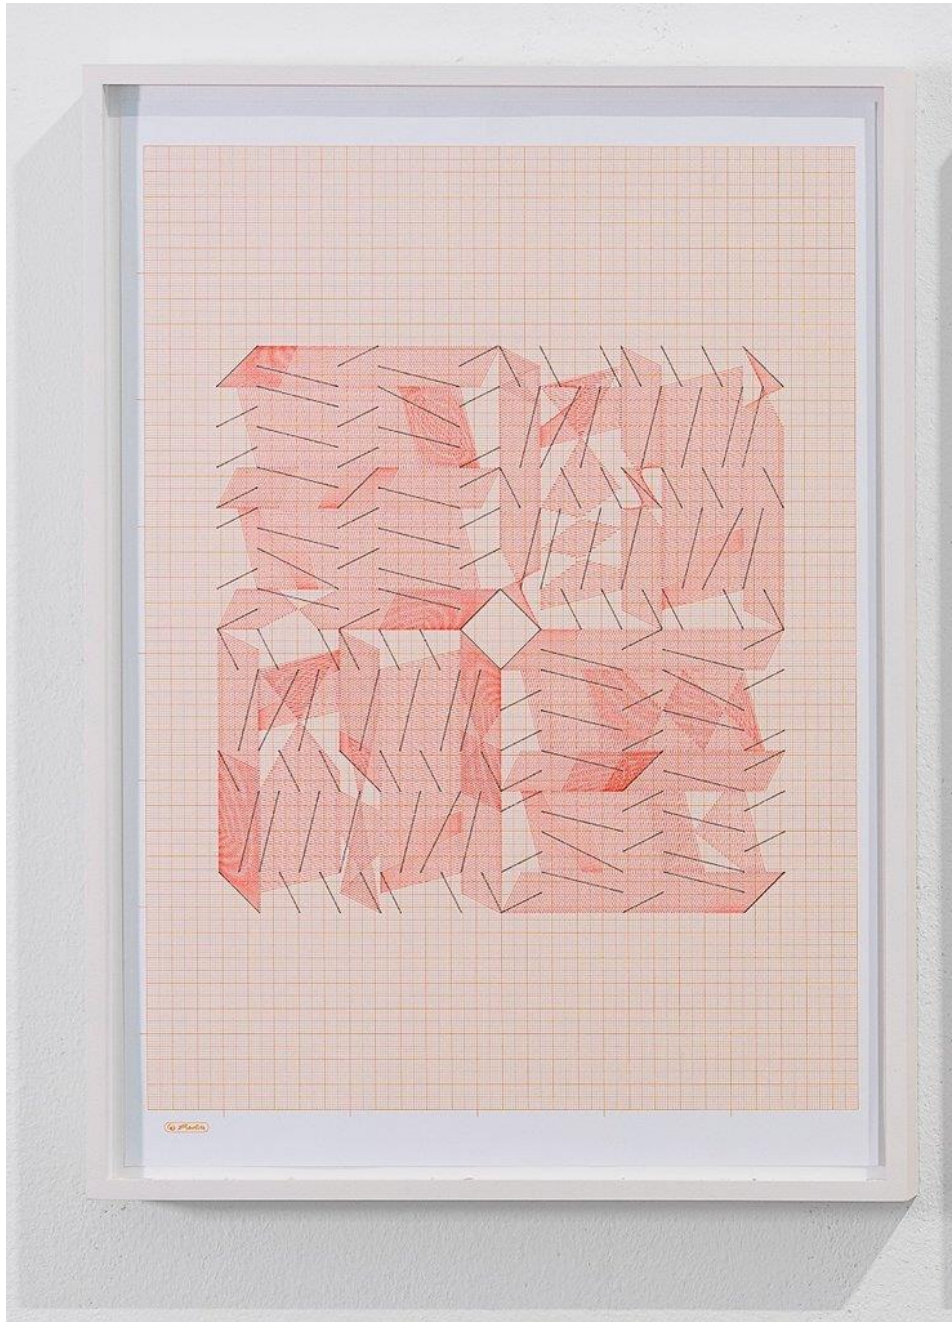

LOHAUS SOMINSKY

Harm van den Dorpel
Interpolation (II), 2024

Computer Plotter on graph paper
41.9 x 29.7 cm