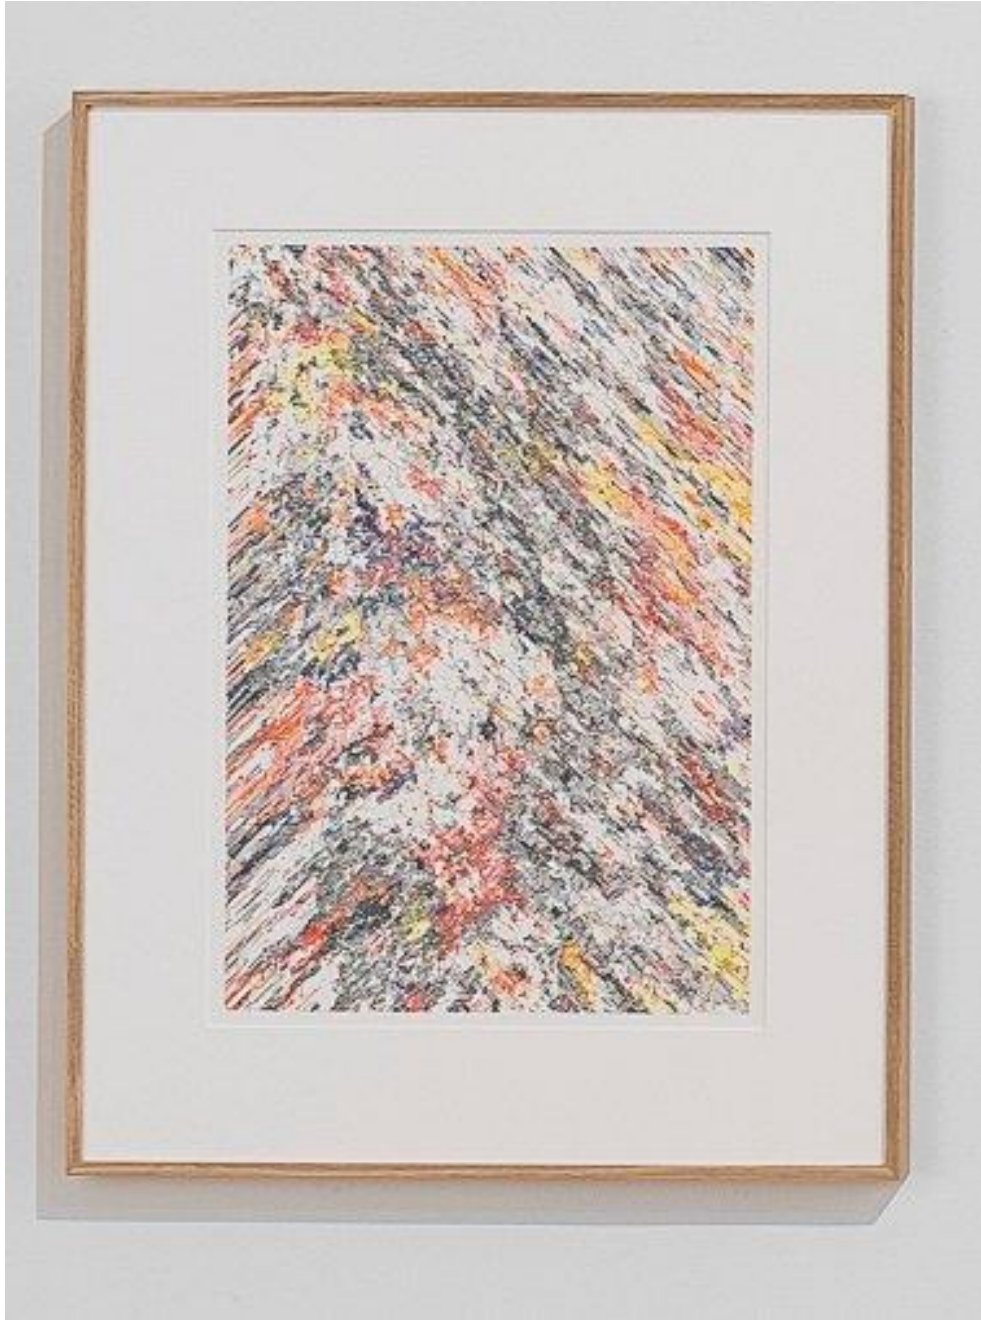

LOHAUS SOMINSKY

Harm van den Dorpel
Embroidery, 2024

Computer Plotter on watercolour paper
50 x 40 cm