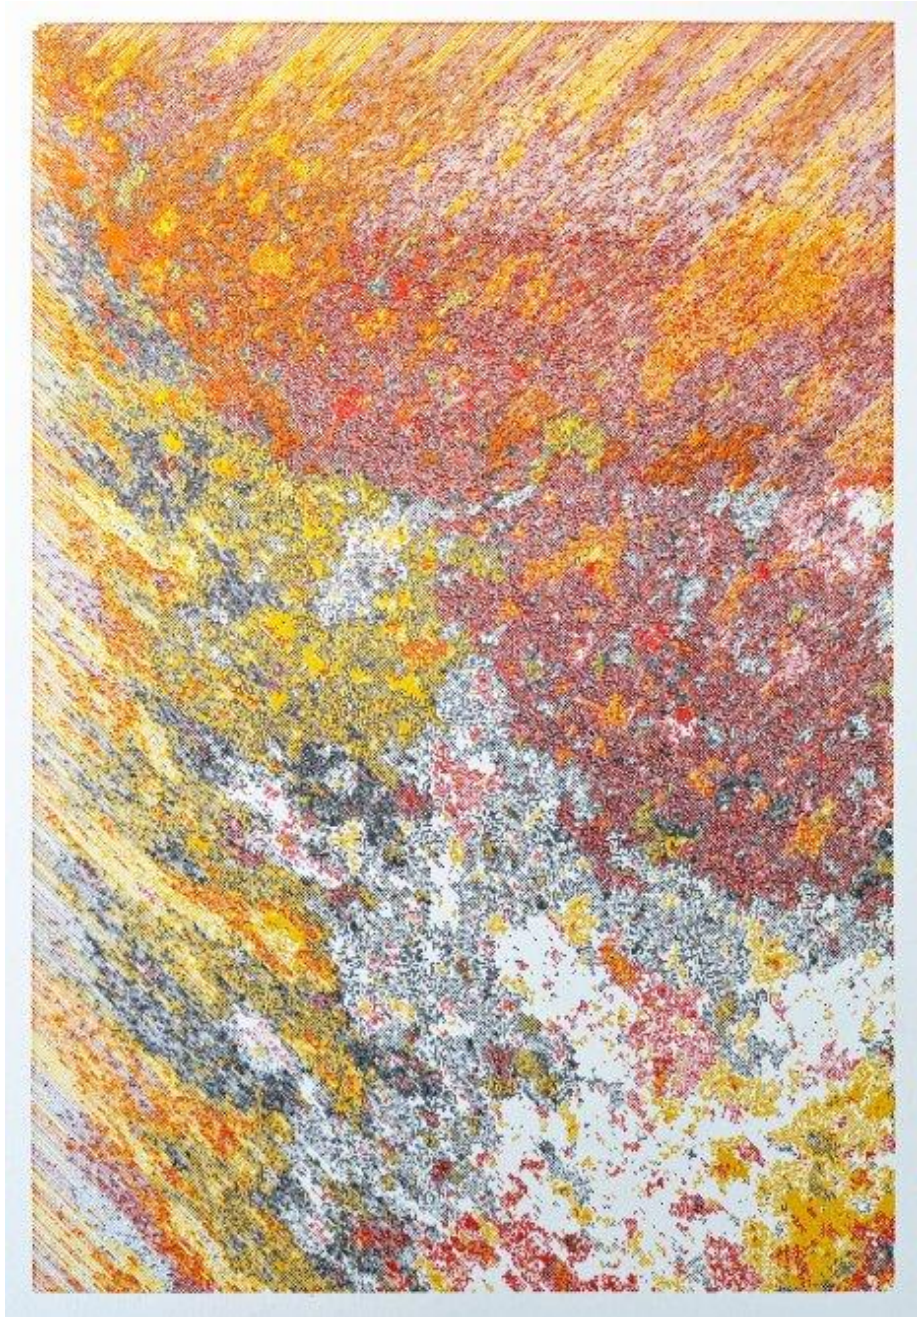

LOHAUS SOMINSKY

Harm van den Dorpel
Hail, 2024

Computer Plotter on watercolour paper
50 x 40 cm