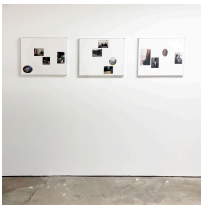

Jacob Jackmauh  
*We Met*  
2024  
Truck tire and rim  
22 x 39 x 39 inches

Ryan Oskin  
*Sunken Sunset*  
2023  
UV curable ink on CNC-cut plywood  
22 x 46.5 x 1 inches

Jessi Li  
*Whelk shell (Blue)*  
2023  
Lead crystal  
17 x 10 x 11 inches

Helen Xinan Ran  
*Lots of puzzles*  
2024  
PVC box, plastic parts, paprika  
7 x 4 x 1 inches

SiSi Chen  
*Venus Falls Until She Floats*  
2024  
Glazed ceramics  
18 x 19 x 19 inches

Ryan Oskin  
*Curling Rays*  
2022  
UV curable ink on mesh and CNC-cut plywood  
30 x 24 x 1 inches