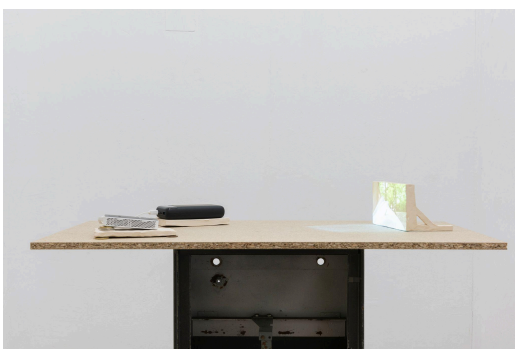

Michael Mönnich, *Constellation III (Shoulder)*, 2024, ceramics, chipboard, coins, digital video (0'15", looped), 80 x 40 x 110 cm (detail)