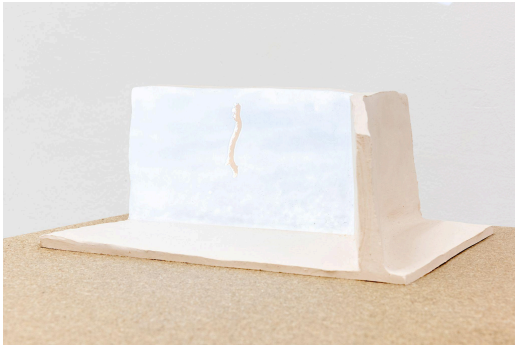

Michael Mönnich, *Constellation I (Thread)*, 2024, ceramics, chipboard, coins, digital video (1'17", looped), 80 x 40 x 110 cm (detail)