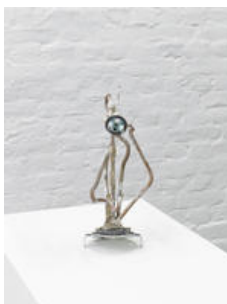

Giulio Delvè
Resistenza, 2012
Electric resistances, limescale
32 x 19.5 x 32.5 cm (12 5/8 x 7 5/8 x 12 3/4 inches)