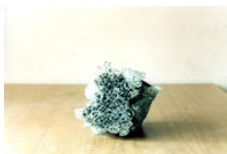

Giulio Delvè
The head is on the table, 2012
Clay, iron, wood
40 x 37 x 39 cm (15 3/4 x 14 5/8 x 15 3/8 inches)
120 x 116.3 x 158 cm (47 1/4 x 45 3/4 x 62 1/4 inches) (base)

Giulio Delvè
Untitled (suono), 2011
plaster, pigments, mdf
39 x 37 x 10.5 cm (15 3/8 x 14 5/8 x 4 1/8 inches)
100 x 30 x 30 cm (39 3/8 x 11 3/4 x 11 3/4 inches) (base)

Giulio Delvè
Mimi, 2012
Plaster
34 x 13 x 13.5 cm (13 3/8 x 5 1/8 x 5 3/8 inches)

Giulio Delvè
Azione meccanica (di una roccia effusiva su un solido amorfo), 2012
Cobble stone, tempered glass
13 x 12.5 x 11.5 cm (5 1/8 x 4 7/8 x 4 1/2 inches)