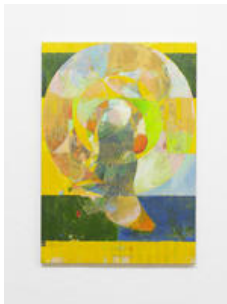

## Exhibition checklist

*Als Morandi mit der Kinematographie liebäugelte*, Supportico Lopez, Berlin, April 27 - June 08, 2012

**Nicholas Byrne**  
*As Yet Untitled*, 2012  
Oil on copper  
50 x 35 x 1 cm (19 5/8 x 13 3/4 x 3/8 inches)

**Nicholas Byrne**  
*As Yet Untitled*, 2009-2012  
oil on linen  
50 x 35 x 1 cm (19 5/8 x 13 3/4 x 3/8 inches)

**Nicholas Ceccaldi**  
*Untitled*, 2012  
acrylic on foamcore  
30 x 50 x 1 cm (11 3/4 x 19 5/8 x 3/8 inches)