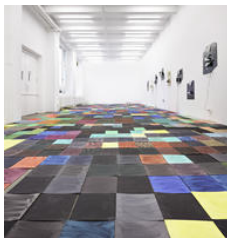

Natalie Häusler
viola/table, 2012
acrylic on card boards, speakers, mp3-players
65 x 76 x 25 cm (25 5/8 x 29 7/8 x 9 7/8 inches)

Natalie Häusler
monika/subway (floor piece), 2012
acrylic on card boards, speakers, mp3-players
Dimensions variable