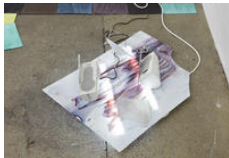

Natalie Häusler
knife, 2012
digital print on silk
140 x 105 cm (55 1/8 x 41 3/8 inches)

Natalie Häusler
david, 2012
stained glass, speakers, mp3-player, fluorescent light
19.00 x 60 x 80 cm (7 1/2 x 23 5/8 x 31 1/2 inches)