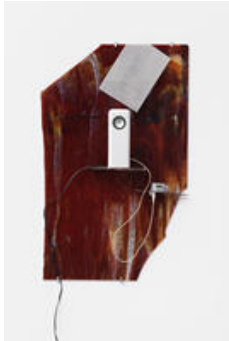

Exhibition checklist

Natalie Häusler, *case mod*, Supportico Lopez, Berlin, January 12 - February 16, 2013

Natalie Häusler
sam/bed, 2012
(Case Mod)
stained glass, speakers, mp3-player
64.5 x 51 x 19 cm (25 3/8 x 20 1/8 x 7 1/2 inches)

Natalie Häusler
aykan/casino, 2012
(Case Mod)
stained glass, speakers, mp3-player
77 x 48 x 17 cm (30 3/8 x 18 7/8 x 6 3/4 inches)

Natalie Häusler
david, 2012
stained glass, speakers, mp3-player, fluorescent light
19.00 x 60 x 80 cm (7 1/2 x 23 5/8 x 31 1/2 inches)