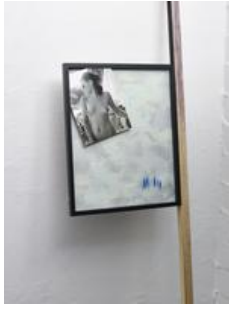

## Exhibition checklist

Niels Trannois, '*S (ou s'insinue une impression sourde)*', Supportico Lopez, Berlin, September 14 - October 26, 2013

**Niels Trannois**

*Neon diffus*, 2013

Spray paint oiled monotype print on canvas on wood.  
180 x 124 x 6 cm (70 7/8 x 48 7/8 x 2 3/8 inches)

**Niels Trannois**

*Tashika ni*, 2013

spray paint oiled monotype canvas on wood  
180 x 124 x 6 cm (70 7/8 x 48 7/8 x 2 3/8 inches)

**Niels Trannois**

*Sometimes the truth don't rhyme*, 2013

spray paint oiled on monotype print on canvas on wood  
180 x 124 x 6 cm (70 7/8 x 48 7/8 x 2 3/8 inches)

**Niels Trannois**

*Okinawa sunday*, 2013

spray paint oiled monotype print on canvas on wood  
180 x 124 x 6 cm (70 7/8 x 48 7/8 x 2 3/8 inches)

**Niels Trannois**

*Cracks in the pleasuredome*, 2013

Wood, marble powder, monotype, Georgette silk, frame, print, glass tape  
248 x 350 cm (97 5/8 x 137 3/4 inches)