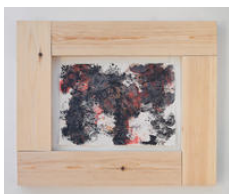

Franziska Lantz

double headed beast, 2014
Acrylic on paper
22 x 67.5 cm (8 5/8 x 26 5/8 inches)