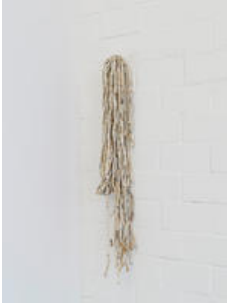

tree pixel (balance earth man machine), 2014
Print in carved frame
35 x 42 cm (13 3/4 x 16 1/2 inches)

Franziska Lantz

global warming, 2014
24 x 33 x 3 cm (9 1/2 x 13 x 1 1/8 inches)

Franziska Lantz
dread 1 (clay pipes Thames), 2014
Clay pipes
100 × 15 × 5 cm (39 3/8 × 5 7/8 × 2 inches)

Franziska Lantz
dread 2 (clay pipes Thames), 2014
Clay pipes
95 × 15 × 15 cm (37 3/8 × 5 7/8 × 5 7/8 inches)

Franziska Lantz
room divider (clay pipes Thames), 2014
clay pipes
Dimensions variable

Franziska Lantz
wurzelkopf, 2014
tree bark, wood
22 × 15 × 20 cm (8 5/8 × 5 7/8 × 7 7/8 inches)