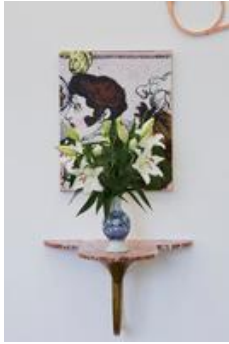

Dimensions variable

Charlie Billingham

Scopophilia, 2015

Oil on Linen

180 x 150 cm (70 7/8 x 59 inches)

Charlie Billingham

The Show Must Go On, 2015

Oil on Linen

180 x 150 cm (70 7/8 x 59 inches)

Charlie Billingham

Enlightenment, 2015

Oil and Acrylic on Linen

180 x 150 cm (70 7/8 x 59 inches)

Charlie Billingham

Curtains Up, 2015

Oil and Acrylic on Linen

180 x 150 cm (70 7/8 x 59 inches)

Charlie Billingham

In Bloom, 2015

Oil on Linen, marble, brass, steel, 18th century Delftware ceramic, fresh cut flowers, water

147 x 80 x 60 cm (57 7/8 x 31 1/2 x 23 5/8 inches)