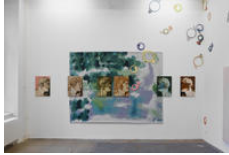

Exhibition checklist

Charlie Billingham "Schaulust", Supportico Lopez, Berlin, June 11 - July 18, 2015

Charlie Billingham

Mouthpiece, 2015

Oil on Linen, woven tapestry, gesmonite, acrylic paint

488 x 300 cm (192 1/8 x 118 1/8 inches)

Dimensions variable

Charlie Billingham

Scopophilia, 2015

Oil on Linen

180 x 150 cm (70 7/8 x 59 inches)

Charlie Billingham

The Show Must Go On, 2015

Oil on Linen

180 x 150 cm (70 7/8 x 59 inches)

Charlie Billingham

In Bloom, 2015

Oil on Linen, marble, brass, steel, 18th century Delftware ceramic, fresh cut flowers, water

147 x 80 x 60 cm (57 7/8 x 31 1/2 x 23 5/8 inches)