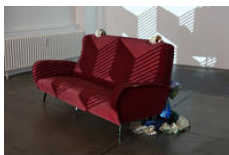

Giulio Delvè
Sandman, 2016
(3 + 2 AP)
wood structure, aluminium casting
55 × 20 × 20 cm (21 5/8 × 7 7/8 × 7 7/8 inches)
220 × 145.5 × 5 cm (86 5/8 × 57 1/4 × 2 inches) (framed)
Edition 1/1 + I AP

Giulio Delvè
Untitled with Hands, 2016
(Unique)
Umbrellas with carved handles
Site specific installation: Dimensions variable