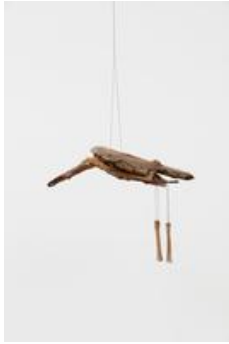

Franziska Lantz

THAMES (bone carrier), 2016

Wood, metal, bird bone carrier, string

43 x 53 x 34 cm (16 7/8 x 20 7/8 x 13 3/8 inches)