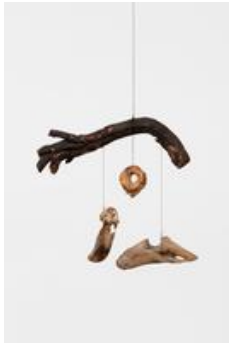

Franziska Lantz
THAMES (enchanter), 2016
Metal, bones, rope, string
68 × 37 × 15 cm (26 3/4 × 14 5/8 × 5 7/8 inches)

Franziska Lantz
THAMES (harmony universe), 2016
Wood, metal, bones, string
50 × 49 × 5 cm (19 5/8 × 19 1/4 × 2 inches)