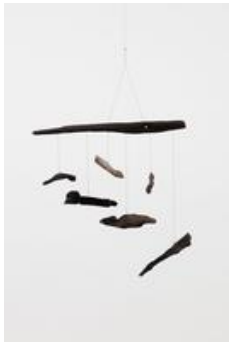

Franziska Lantz
THAMES, 2016
Metal, rock, string
86 x 46 x 8 cm (33 7/8 x 18 1/8 x 3 1/8 inches)

Franziska Lantz
THAMES, (woodburn), 2016
Wood, bone, string
88 x 80 x 8 cm (34 5/8 x 31 1/2 x 3 1/8 inches)