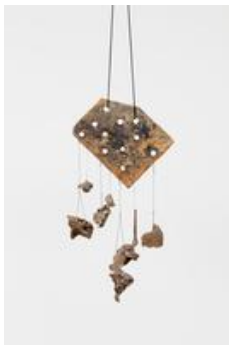

Franziska Lantz
THAMES, (crypto 4113), 2016
Metal, bones, string, ceramic
82 × 100 × 15 cm (32 1/4 × 39 3/8 × 5 7/8 inches)

Franziska Lantz
THAMES (enchanter), 2016
Metal, bones, rope, string
68 × 37 × 15 cm (26 3/4 × 14 5/8 × 5 7/8 inches)