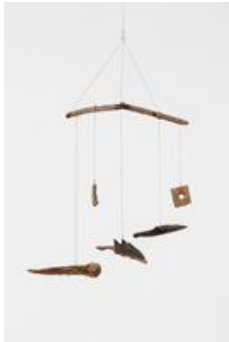

Franziska Lantz

THAMES (clarity), 2016

Wood, metal, string

65 x 66 x 40 cm (25 5/8 x 26 x 15 3/4 inches)