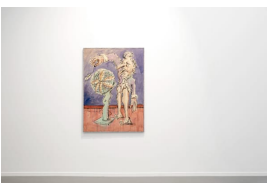

William Ludwig Lutgens

INCLUDED: 10 works

(L) Early 20th century sex dungeon, 2024, and (R) Family drama that happens in Australia, 2024

Shellac ink on hemp paper, and artist made frame
47cm x 33,7

(L) Outside of the symbolic, 2024, and (R) I prefer not to, 2024

Spray paint, oil stick and shellac ink on canvas, and artist-made frame
152 x 112,3 cm

A constant battle with the straight world, 2024

Spray paint, oil stick and shellac ink on canvas, and artist made frame
197,5 x 131,5 cm

Oil pastel and graphite on hemp paper, and artist made frame
33,7 x 47cm

Installation view of Joy Sauce, 2024

mixed media video installation

12 min.

Not placed at the center of the universe, 2024

Spray paint, oil stick and shellac ink on canvas, and artist made frame

106,5 x 82 cm

Only goats lay eggs, 2024

spray paint, Oil stick and shellac ink on canvas, and artist made frame

123,5 X 152cm

To spit in the hamburger of your boss, 2024

Spray paint, oil stick and shellac ink on canvas, and artist made frame