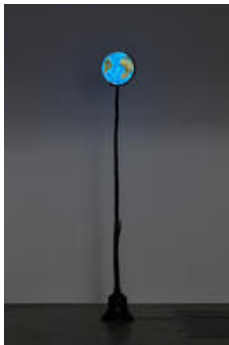

**Daniele Milvio**  
*Constatazione amichevole*, 2017  
Ink on paper on wooden board painted with egg temper  
77 x 125 cm (30 3/8 x 49 1/4 inches)

**Daniele Milvio**

*Cambia la tua faccia o te la cambia un sampietrino in faccia*, 2017  
Ink on paper on wooden board painted with egg temper  
55 x 40 cm (21 5/8 x 15 3/4 inches)

**Daniele Milvio**

*La campana del dovere*, 2017  
Bronze, illuminated globe  
285 x 40 cm (112 1/4 x 15 3/4 inches)

**Daniele Milvio**

*La campana delle sei*, 2017  
Bronze, illuminated globe  
285 x 40 cm (112 1/4 x 15 3/4 inches)