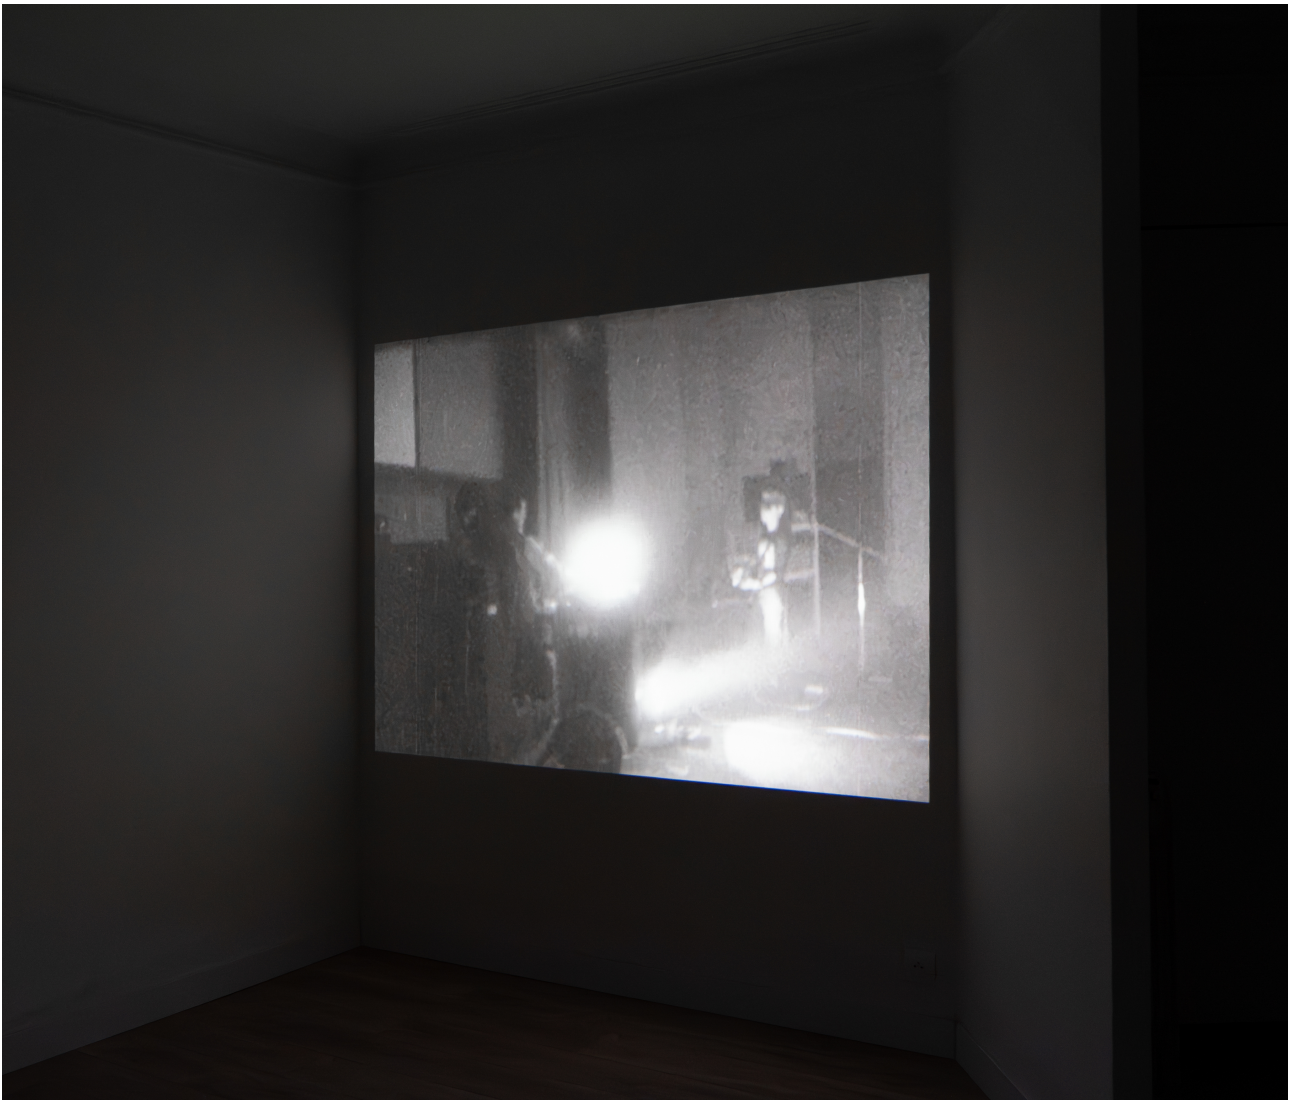

COUM Transmissions  
*After Cease To Exist*, 1977  
Black and White, Sound (20min)  
Installation view, Judy's Death, Paris  
Courtesy of the artists and Cabinet, London

COUM Transmissions  
*After Cease To Exist*, 1977  
Black and White, Sound (20min)  
Installation view, Judy's Death, Paris  
Courtesy of the artists and Cabinet, London

COUM Transmissions  
*After Cease To Exist*, 1977 (still)  
Black and White, Sound (20min)  
Installation view, *Judy's Death*, Paris  
Courtesy of the artists and Cabinet, London

COUM Transmissions  
*After Cease To Exist*, 1977 (still)  
Black and White, Sound (20min)  
Installation view, *Judy's Death*, Paris  
Courtesy of the artists and Cabinet, London