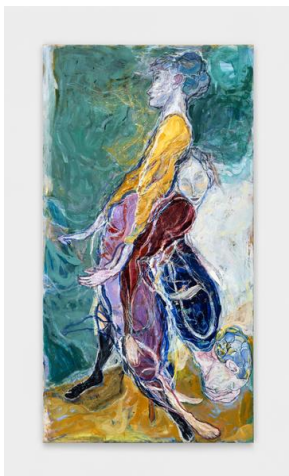

## Waldemar Zimbelmann: Elliptical Thinking

88 Walker St ▪ Oct 5 - Nov 9, 2024

*Through Bird's Eyes*

2024

Oil on canvas

59"h x 39½"w (150 x 100cm)

*Eloquence of the Eyes*

2024

Oil on canvas

79"h x 55"w (200½ x 140cm)

*Gently Forwards Falling*

2024

Oil on canvas

74½"h x 39½"w (189 x 100cm)

*The Black Color, the Blue Color,  
the Dark Green, the Sky*

2024

Oil on canvas

59"h x 39½"w (150 x 100cm)

*Eyes of the Nightbird*

2024

Oil on canvas

71"h x 39½"w (180½ x 100cm)

*Tadoma*

2024

Oil on canvas

59"h x 37½"w (150 x 95cm)

*People Figure Collision*

2024

Oil on canvas

69"h x 39½"w (175 x 100cm)

*The Sky Was So Tangibly Blue*

2024