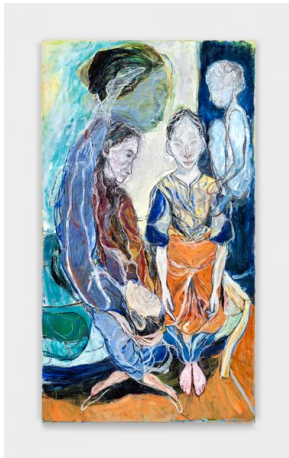

Oil on canvas

79"h x 55"w (200½ x 140cm)

*Gently Forwards Falling*

2024

Oil on canvas

74½"h x 39½"w (189 x 100cm)

*The Black Color, the Blue Color,  
the Dark Green, the Sky*

2024

Oil on canvas

59"h x 39½"w (150 x 100cm)

*Eyes of the Nightbird*

2024

Oil on canvas

71"h x 39½"w (180½ x 100cm)

*Tadoma*

2024

Oil on canvas

59"h x 37½"w (150 x 95cm)

*People Figure Collision*

2024

Oil on canvas

69"h x 39½"w (175 x 100cm)

*The Sky Was So Tangibly Blue*

2024

Oil on canvas

43½"h x 28"w (110½ x 71cm)