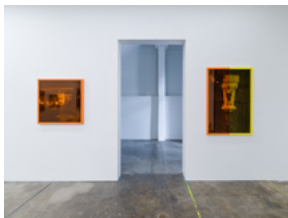

Installation view
Shaun Gladwell: Inverted Monuments
PALAS, Sydney
Courtesy of the Artist & PALAS, Sydney.
Photo: Josh Raymond