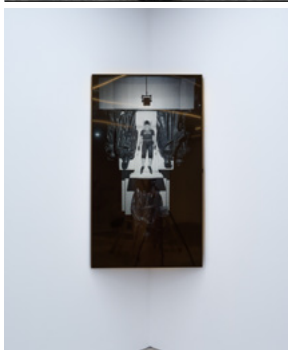

IMAGE CAPTIONS

Installation view
Shaun Gladwell: Inverted Monuments
PALAS, Sydney
Courtesy of the Artist & PALAS, Sydney.
Photo: Josh Raymond

Shaun Gladwell
Metro Area, 2024
4K digital video, 9:16, colour, silent
19 minutes 13 seconds
Courtesy of the Artist & PALAS, Sydney.
Photo: Josh Raymond

Installation view
Shaun Gladwell: Inverted Monuments
PALAS, Sydney
Courtesy of the Artist & PALAS, Sydney.
Photo: Josh Raymond

Shaun Gladwell
Inverted Monuments, 2024
4K digital video, 9:16, black & white, silent
52 minutes
Courtesy of the Artist & PALAS, Sydney.
Photo: Josh Raymond

IMAGE CAPTIONS

Installation view
Shaun Gladwell: Inverted Monuments
PALAS, Sydney
Courtesy of the Artist & PALAS, Sydney.
Photo: Josh Raymond

Installation view
Shaun Gladwell: Inverted Monuments
PALAS, Sydney
Courtesy of the Artist & PALAS, Sydney.
Photo: Josh Raymond

Installation view
Shaun Gladwell: Inverted Monuments
PALAS, Sydney
Courtesy of the Artist & PALAS, Sydney.
Photo: Josh Raymond

Shaun Gladwell
Cook Frontside + Backside Invert, 2024
Two digital prints on eco solvent paper,
blue double-sided frame mounted to wall
at 90 degree angle
75 x 50 x 20 cm
Courtesy of the Artist & PALAS, Sydney.
Photo: Josh Raymond