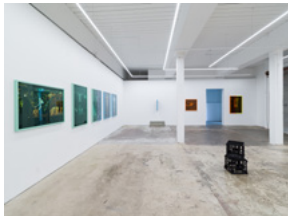

Installation view
Shaun Gladwell: Inverted Monuments
PALAS, Sydney
Courtesy of the Artist & PALAS, Sydney.
Photo: Josh Raymond

Shaun Gladwell
Inverted Monuments, 2024
4K digital video, 9:16, black & white, silent
52 minutes
Courtesy of the Artist & PALAS, Sydney.
Photo: Josh Raymond

IMAGE CAPTIONS

Installation view
Shaun Gladwell: Inverted Monuments
PALAS, Sydney
Courtesy of the Artist & PALAS, Sydney.
Photo: Josh Raymond

Installation view
Shaun Gladwell: Inverted Monuments
PALAS, Sydney
Courtesy of the Artist & PALAS, Sydney.
Photo: Josh Raymond