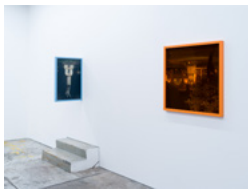

Installation view
Shaun Gladwell: Inverted Monuments
PALAS, Sydney
Courtesy of the Artist & PALAS, Sydney.
Photo: Josh Raymond

Shaun Gladwell
Inverted Monuments, 2024
4K digital video, 9:16, black & white, silent
52 minutes
Courtesy of the Artist & PALAS, Sydney.
Photo: Josh Raymond

IMAGE CAPTIONS

Installation view
Shaun Gladwell: Inverted Monuments
PALAS, Sydney
Courtesy of the Artist & PALAS, Sydney.
Photo: Josh Raymond

Installation view
Shaun Gladwell: Inverted Monuments
PALAS, Sydney
Courtesy of the Artist & PALAS, Sydney.
Photo: Josh Raymond

Installation view
Shaun Gladwell: Inverted Monuments
PALAS, Sydney
Courtesy of the Artist & PALAS, Sydney.
Photo: Josh Raymond

Shaun Gladwell
Cook Frontside + Backside Invert, 2024
Two digital prints on eco solvent paper,
blue double-sided frame mounted to wall
at 90 degree angle
75 x 50 x 20 cm
Courtesy of the Artist & PALAS, Sydney.
Photo: Josh Raymond

IMAGE CAPTIONS

Shaun Gladwell
Cook Frontside + Backside Invert, 2024
Two digital prints on eco solvent paper,
blue double-sided frame mounted to wall
at 90 degree angle
75 x 50 x 20 cm
Courtesy of the Artist & PALAS, Sydney.
Photo: Josh Raymond