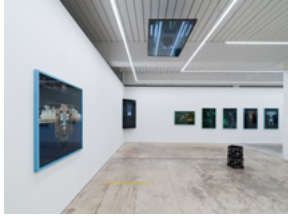

IMAGE CAPTIONS

Installation view
Shaun Gladwell: Inverted Monuments
PALAS, Sydney
Courtesy of the Artist & PALAS, Sydney.
Photo: Josh Raymond

Shaun Gladwell
Metro Area, 2024
4K digital video, 9:16, colour, silent
19 minutes 13 seconds
Courtesy of the Artist & PALAS, Sydney.
Photo: Josh Raymond

Installation view
Shaun Gladwell: Inverted Monuments
PALAS, Sydney
Courtesy of the Artist & PALAS, Sydney.
Photo: Josh Raymond

Shaun Gladwell
Inverted Monuments, 2024
4K digital video, 9:16, black & white, silent
52 minutes
Courtesy of the Artist & PALAS, Sydney.
Photo: Josh Raymond