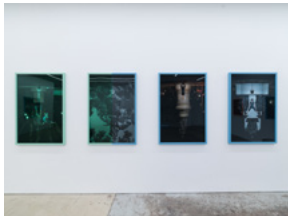

IMAGE CAPTIONS

Installation view
Shaun Gladwell: Inverted Monuments
PALAS, Sydney
Courtesy of the Artist & PALAS, Sydney.
Photo: Josh Raymond

Shaun Gladwell
Metro Area, 2024
4K digital video, 9:16, colour, silent
19 minutes 13 seconds
Courtesy of the Artist & PALAS, Sydney.
Photo: Josh Raymond

Installation view
Shaun Gladwell: Inverted Monuments
PALAS, Sydney
Courtesy of the Artist & PALAS, Sydney.
Photo: Josh Raymond

Shaun Gladwell
Inverted Monuments, 2024
4K digital video, 9:16, black & white, silent
52 minutes
Courtesy of the Artist & PALAS, Sydney.
Photo: Josh Raymond

IMAGE CAPTIONS

Installation view
Shaun Gladwell: Inverted Monuments
PALAS, Sydney
Courtesy of the Artist & PALAS, Sydney.
Photo: Josh Raymond

Installation view
Shaun Gladwell: Inverted Monuments
PALAS, Sydney
Courtesy of the Artist & PALAS, Sydney.
Photo: Josh Raymond

Installation view
Shaun Gladwell: Inverted Monuments
PALAS, Sydney
Courtesy of the Artist & PALAS, Sydney.
Photo: Josh Raymond

Shaun Gladwell
Cook Frontside + Backside Invert, 2024
Two digital prints on eco solvent paper,
blue double-sided frame mounted to wall
at 90 degree angle
75 x 50 x 20 cm
Courtesy of the Artist & PALAS, Sydney.
Photo: Josh Raymond