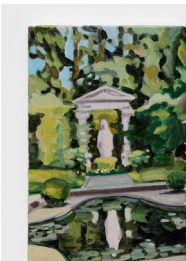

# Towards

**Sophia Lapres**

*He stared fondly at their freckled backs, 2024*

Oil on aluminum panel

44.5 x 26.75 in.

**Sophia Lapres**

*I only travel with my with my credit card, 2024*

Oil on aluminum panel

13.5 x 8.5 in.

**Sophia Lapres**

*This has been done a million times before, 2024*

Oil on aluminum panel

17.5 x 12 in.

**Sophia Lapres**

*Bon voyage, 2024*

Oil on aluminum panel

13.5 x 8.5 in.

**Sophia Lapres**

*He lay his tongue deep and quiet inside her mouth, 2024*

Oil on aluminum panel

7.5 x 5.5 in.

**Sophia Lapres**

*Somewhere in Vatican City, 2024*

Oil on aluminum panel

13.5 x 8.5 in.