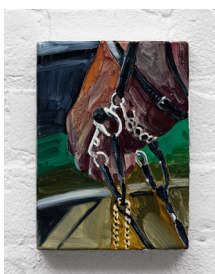

17.5 x 12 in.

**Sophia Lapres**

*We'll have a white picket fence and a modest art collection and a dog and a clothesline, 2024*

Oil on aluminum panel

17.5 x 12 in.

**Sophia Lapres**

*We were rich, 2024*

Oil on aluminum panel