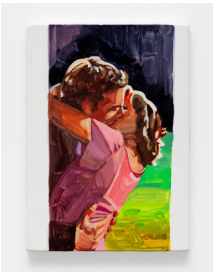

# Towards

**Sophia Lapres**

*I could hear the whirring of a black fly as it circled the room, 2024*

Oil on aluminum panel

44.5 x 26.75 in.

**Sophia Lapres**

*And she winked back, 2024*

Oil on aluminum panel

13.5 x 8.5 in.

**Sophia Lapres**

*Taking Care, 2024*

Oil on aluminum panel

44.5 x 26.75 in

**Sophia Lapres**

*I am protected by good taste, 2024*

Oil on aluminum panel

13.5 x 8.5 in.

**Sophia Lapres**

*We grew up with our tongues pressed so firmly against our cheeks it's no wonder we all needed braces, 2024*

Oil on aluminum panel

17.5 x 12 in.

**Sophia Lapres**

*He loves me, 2024*