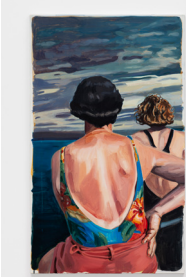

# Towards

**Sophia Lapres**

*He stared fondly at their freckled backs, 2024*

Oil on aluminum panel

44.5 x 26.75 in.

**Sophia Lapres**

*I only travel with my with my credit card, 2024*

Oil on aluminum panel

13.5 x 8.5 in.

**Sophia Lapres**

*This has been done a million times before, 2024*

Oil on aluminum panel

17.5 x 12 in.

**Sophia Lapres**

*Bon voyage, 2024*

Oil on aluminum panel

13.5 x 8.5 in.

**Sophia Lapres**

*He lay his tongue deep and quiet inside her mouth, 2024*

Oil on aluminum panel

7.5 x 5.5 in.

**Sophia Lapres**

*Somewhere in Vatican City, 2024*

Oil on aluminum panel