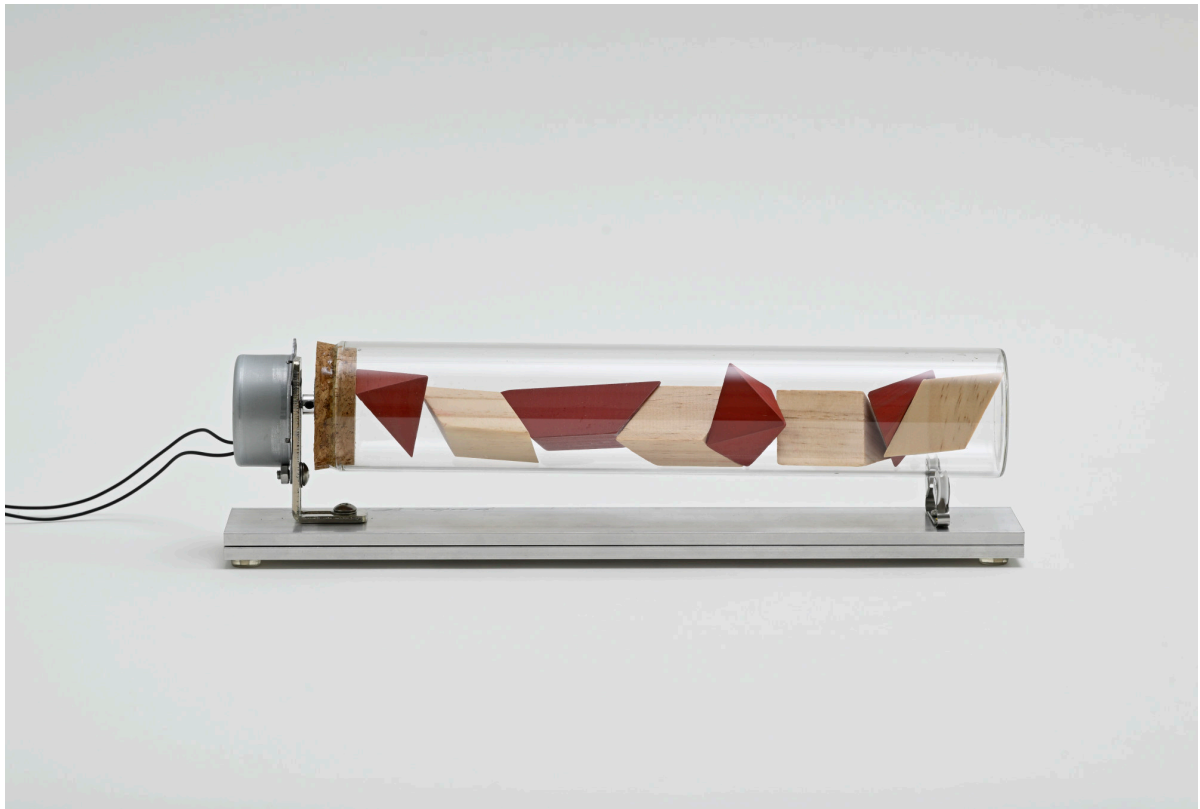

2024

sugar, glass tube, motor, cork, iron, aluminum, plastic

16.5x40x15cm

Detailed image of Yukio FUJIMOTO "SUGAR VII", 2024

藤本由紀夫 Yukio FUJIMOTO
REVOLUTION & GRAVITY (TWO WHITE STONES)
2023
stone, glass tube, motor, cork, iron, plastic
9.5x30x7.5cm

Detailed image of Yukio FUJIMOTO "REVOLUTION & GRAVITY (TWO WHITE STONES) ", 2023

藤本由紀夫 Yukio FUJIMOTO
REVOLUTION & GRAVITY (8 RED & UNPAINTED WOOD BLOCKS)
2024
wood, glass tube, motor, cork, iron, aluminum
9x30x5cm

Detailed image of Yukio FUJIMOTO "REVOLUTION & GRAVITY (8 RED & UNPAINTED WOOD BLOCKS) ", 2024

藤本由紀夫 Yukio FUJIMOTO
REVOLUTION & GRAVITY (TWO CLEAR GLASS BALLS)
2008
glass ball, glass tube, motor, cork, iron, plastic
11x32x9cm

Detailed image of Yukio FUJIMOTO, "REVOLUTION & GRAVITY (TWO CLEAR GLASS BALLS)", 2008

藤本由紀夫 Yukio FUJIMOTO

REVOLUTION & GRAVITY (RED & BLUE GLASS BALLS AND ARTIFICIAL PLANT)

2020

artificial flower, glass ball, glass tube, motor, cork, iron, aluminum