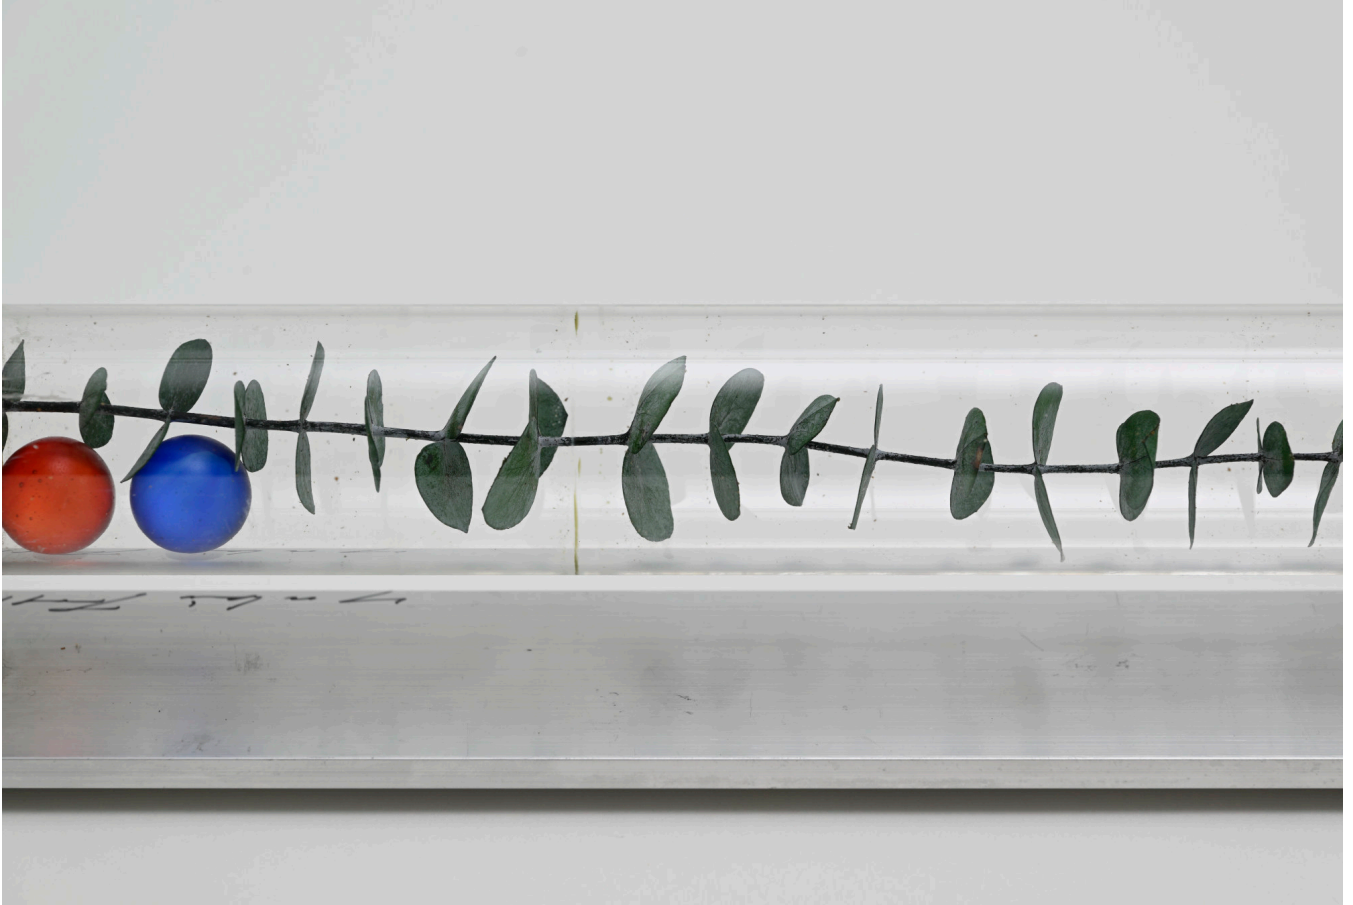

Detailed image of Yukio FUJIMOTO "REVOLUTION & GRAVITY (TWO WHITE STONES) ", 2023

藤本由紀夫 Yukio FUJIMOTO
REVOLUTION & GRAVITY (8 RED & UNPAINTED WOOD BLOCKS)
2024
wood, glass tube, motor, cork, iron, aluminum
9x30x5cm

Detailed image of Yukio FUJIMOTO "REVOLUTION & GRAVITY (8 RED & UNPAINTED WOOD BLOCKS) ", 2024

藤本由紀夫 Yukio FUJIMOTO
REVOLUTION & GRAVITY (TWO CLEAR GLASS BALLS)
2008
glass ball, glass tube, motor, cork, iron, plastic
11x32x9cm

Detailed image of Yukio FUJIMOTO, "REVOLUTION & GRAVITY (TWO CLEAR GLASS BALLS)", 2008

藤本由紀夫 Yukio FUJIMOTO

REVOLUTION & GRAVITY (RED & BLUE GLASS BALLS AND ARTIFICIAL PLANT)

2020

artificial flower, glass ball, glass tube, motor, cork, iron, aluminum

7.5x30x5cm

Detailed image of Yukio FUJIMOTO,
"REVOLUTION & GRAVITY (RED & BLUE GLASS BALLS AND ARTIFICIAL PLANT) ", 2020

藤本由紀夫 Yukio FUJIMOTO
REVOLUTION & GRAVITY (BLUE GLASS BALLS)
2023
glass ball, glass tube, motor, cork, iron, plastic
10x30x7.5cm