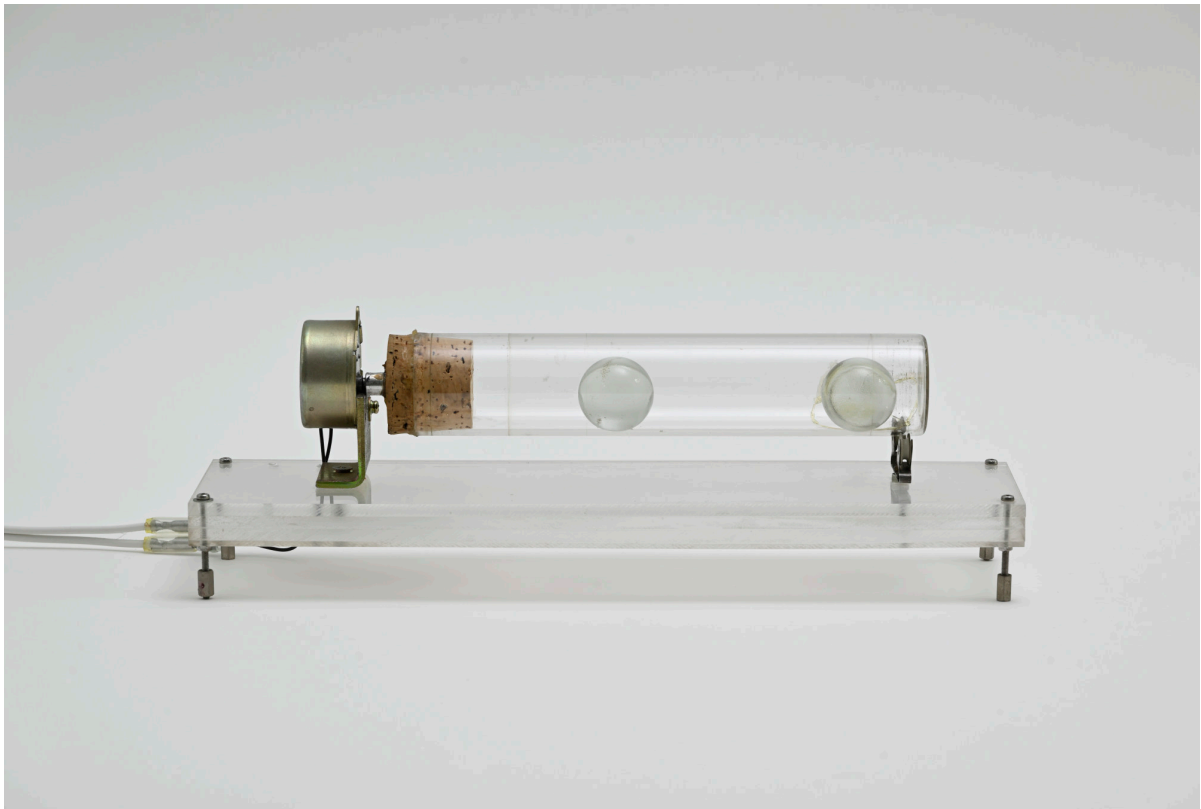

2024

sugar, glass tube, motor, cork, iron, aluminum, plastic

16.5x40x15cm

Detailed image of Yukio FUJIMOTO "SUGAR VII", 2024

藤本由紀夫 Yukio FUJIMOTO
REVOLUTION & GRAVITY (TWO WHITE STONES)
2023
stone, glass tube, motor, cork, iron, plastic
9.5x30x7.5cm

Detailed image of Yukio FUJIMOTO "REVOLUTION & GRAVITY (TWO WHITE STONES) ", 2023

藤本由紀夫 Yukio FUJIMOTO
REVOLUTION & GRAVITY (8 RED & UNPAINTED WOOD BLOCKS)
2024
wood, glass tube, motor, cork, iron, aluminum
9x30x5cm

Detailed image of Yukio FUJIMOTO "REVOLUTION & GRAVITY (8 RED & UNPAINTED WOOD BLOCKS) ", 2024

藤本由紀夫 Yukio FUJIMOTO
REVOLUTION & GRAVITY (TWO CLEAR GLASS BALLS)
2008
glass ball, glass tube, motor, cork, iron, plastic
11x32x9cm

Detailed image of Yukio FUJIMOTO, "REVOLUTION & GRAVITY (TWO CLEAR GLASS BALLS)", 2008

藤本由紀夫 Yukio FUJIMOTO

REVOLUTION & GRAVITY (RED & BLUE GLASS BALLS AND ARTIFICIAL PLANT)

2020

artificial flower, glass ball, glass tube, motor, cork, iron, aluminum