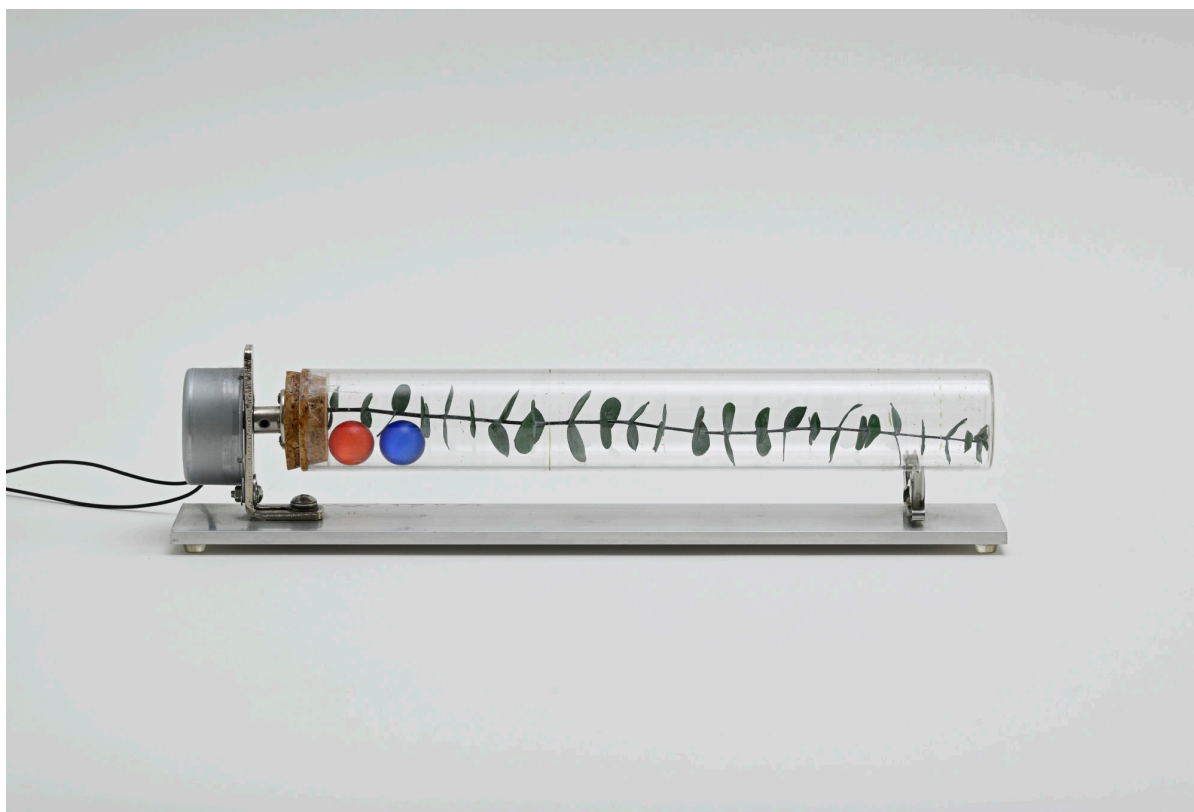

2024

sugar, glass tube, motor, cork, iron, aluminum, plastic

16.5x40x15cm

Detailed image of Yukio FUJIMOTO "SUGAR VII", 2024

藤本由紀夫 Yukio FUJIMOTO
REVOLUTION & GRAVITY (TWO WHITE STONES)
2023
stone, glass tube, motor, cork, iron, plastic
9.5x30x7.5cm

Detailed image of Yukio FUJIMOTO "REVOLUTION & GRAVITY (TWO WHITE STONES) ", 2023

藤本由紀夫 Yukio FUJIMOTO
REVOLUTION & GRAVITY (8 RED & UNPAINTED WOOD BLOCKS)
2024
wood, glass tube, motor, cork, iron, aluminum
9x30x5cm

Detailed image of Yukio FUJIMOTO "REVOLUTION & GRAVITY (8 RED & UNPAINTED WOOD BLOCKS) ", 2024

藤本由紀夫 Yukio FUJIMOTO
REVOLUTION & GRAVITY (TWO CLEAR GLASS BALLS)
2008
glass ball, glass tube, motor, cork, iron, plastic
11x32x9cm

Detailed image of Yukio FUJIMOTO, "REVOLUTION & GRAVITY (TWO CLEAR GLASS BALLS)", 2008

藤本由紀夫 Yukio FUJIMOTO

REVOLUTION & GRAVITY (RED & BLUE GLASS BALLS AND ARTIFICIAL PLANT)

2020

artificial flower, glass ball, glass tube, motor, cork, iron, aluminum