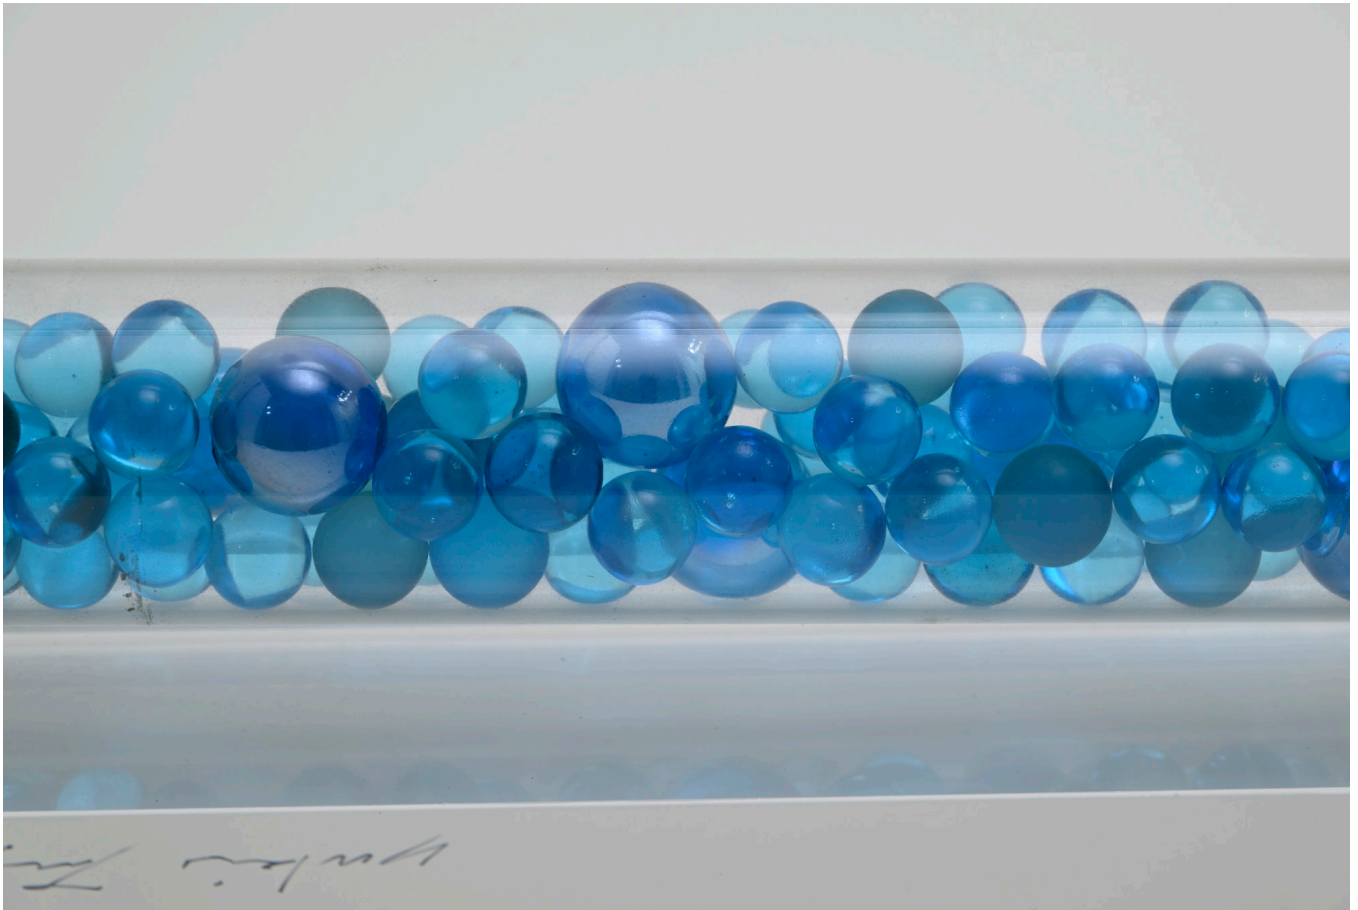

藤本由紀夫 Yukio FUJIMOTO
REVOLUTION & GRAVITY (BLUE GLASS BALLS)
2023
glass ball, glass tube, motor, cork, iron, plastic
10x30x7.5cm

Detailed image of Yukio FUJIMOTO, "REVOLUTION & GRAVITY (BLUE GLASS BALLS)", 2023