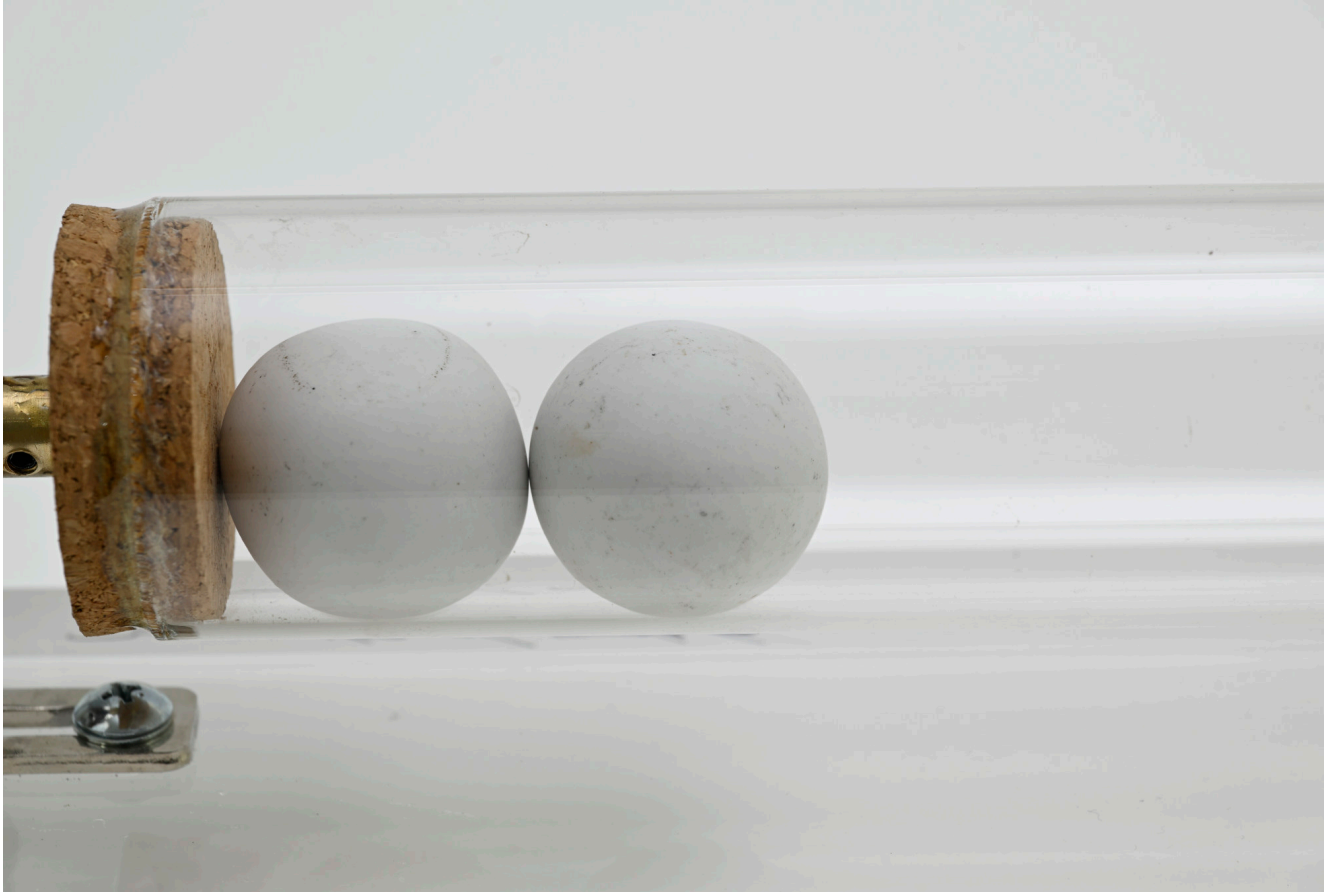

2024

sugar, glass tube, motor, cork, iron, aluminum, plastic

16.5x40x15cm

Detailed image of Yukio FUJIMOTO "SUGAR VII", 2024

藤本由紀夫 Yukio FUJIMOTO
REVOLUTION & GRAVITY (TWO WHITE STONES)
2023
stone, glass tube, motor, cork, iron, plastic
9.5x30x7.5cm

Detailed image of Yukio FUJIMOTO "REVOLUTION & GRAVITY (TWO WHITE STONES) ", 2023

藤本由紀夫 Yukio FUJIMOTO
REVOLUTION & GRAVITY (8 RED & UNPAINTED WOOD BLOCKS)
2024
wood, glass tube, motor, cork, iron, aluminum
9x30x5cm

Detailed image of Yukio FUJIMOTO "REVOLUTION & GRAVITY (8 RED & UNPAINTED WOOD BLOCKS) ", 2024

藤本由紀夫 Yukio FUJIMOTO
REVOLUTION & GRAVITY (TWO CLEAR GLASS BALLS)
2008
glass ball, glass tube, motor, cork, iron, plastic
11x32x9cm

Detailed image of Yukio FUJIMOTO, "REVOLUTION & GRAVITY (TWO CLEAR GLASS BALLS)", 2008

藤本由紀夫 Yukio FUJIMOTO

REVOLUTION & GRAVITY (RED & BLUE GLASS BALLS AND ARTIFICIAL PLANT)

2020

artificial flower, glass ball, glass tube, motor, cork, iron, aluminum