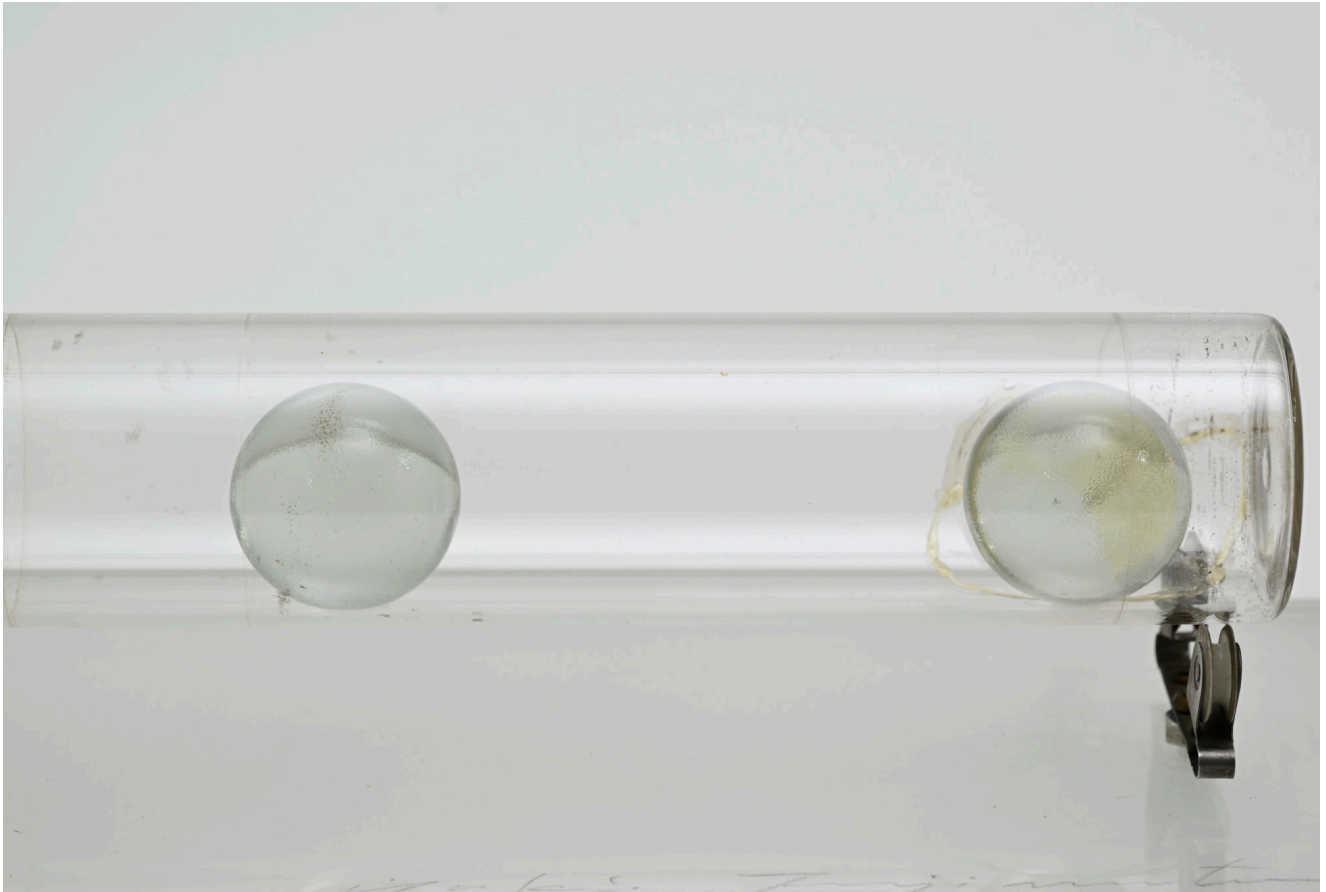

2024

sugar, glass tube, motor, cork, iron, aluminum, plastic

16.5x40x15cm

Detailed image of Yukio FUJIMOTO "SUGAR VII", 2024

藤本由紀夫 Yukio FUJIMOTO
REVOLUTION & GRAVITY (TWO WHITE STONES)
2023
stone, glass tube, motor, cork, iron, plastic
9.5x30x7.5cm

Detailed image of Yukio FUJIMOTO "REVOLUTION & GRAVITY (TWO WHITE STONES) ", 2023

藤本由紀夫 Yukio FUJIMOTO
REVOLUTION & GRAVITY (8 RED & UNPAINTED WOOD BLOCKS)
2024
wood, glass tube, motor, cork, iron, aluminum
9x30x5cm

Detailed image of Yukio FUJIMOTO "REVOLUTION & GRAVITY (8 RED & UNPAINTED WOOD BLOCKS) ", 2024

藤本由紀夫 Yukio FUJIMOTO
REVOLUTION & GRAVITY (TWO CLEAR GLASS BALLS)
2008
glass ball, glass tube, motor, cork, iron, plastic
11x32x9cm

Detailed image of Yukio FUJIMOTO, "REVOLUTION & GRAVITY (TWO CLEAR GLASS BALLS)", 2008

藤本由紀夫 Yukio FUJIMOTO

REVOLUTION & GRAVITY (RED & BLUE GLASS BALLS AND ARTIFICIAL PLANT)

2020

artificial flower, glass ball, glass tube, motor, cork, iron, aluminum