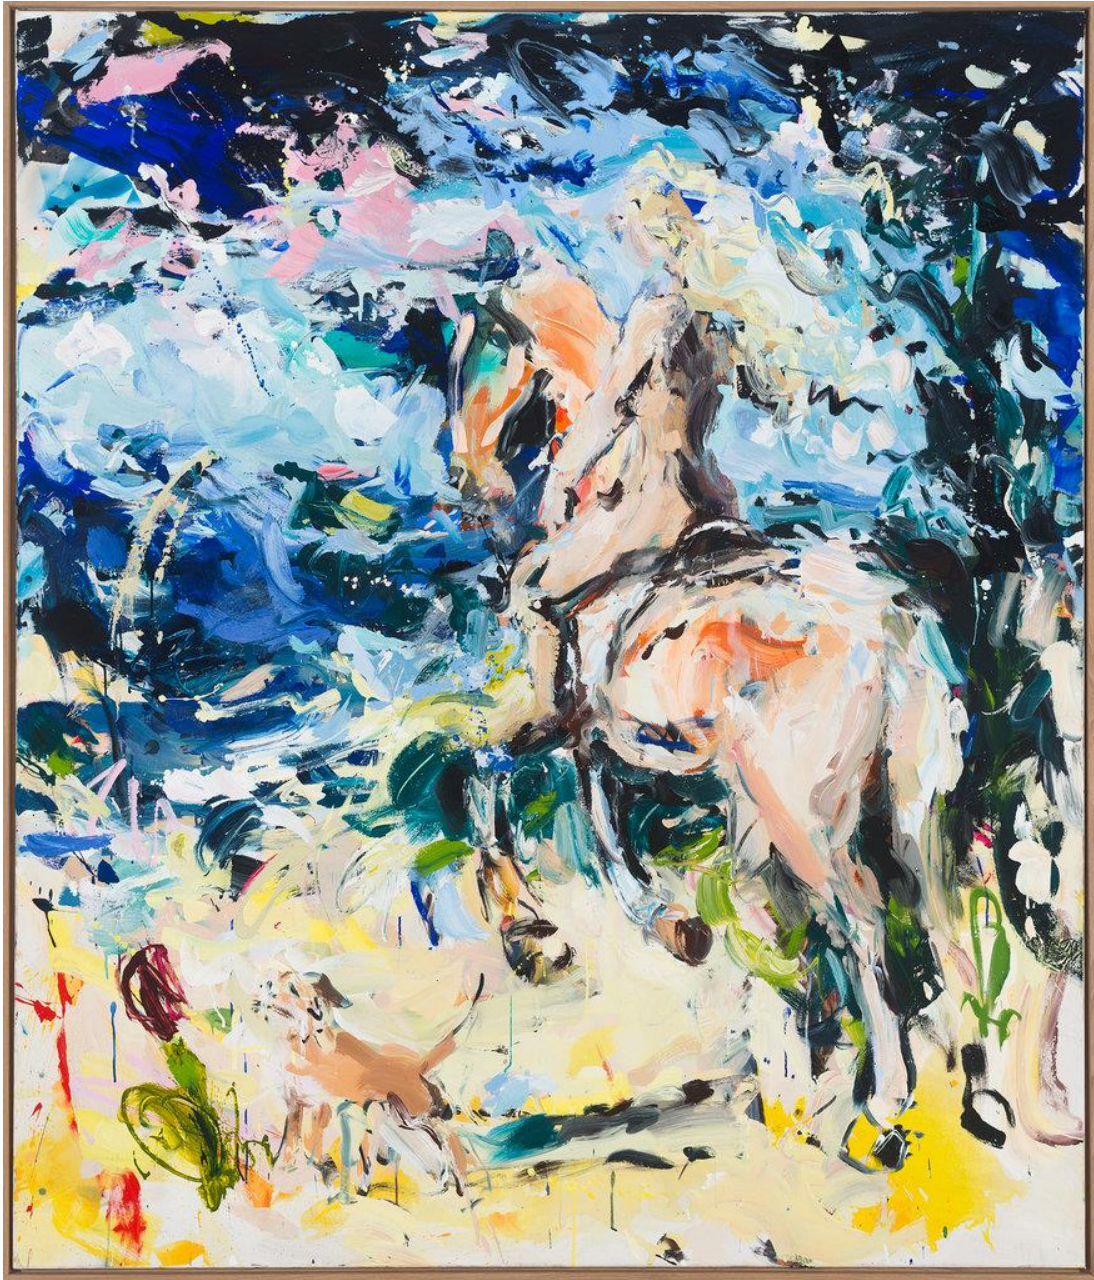

LOHAUS SOMINSKY

Janina Roider
Jaye_Roy-Riding_02, 2024

acrylic on on paper
200 x 170 cm