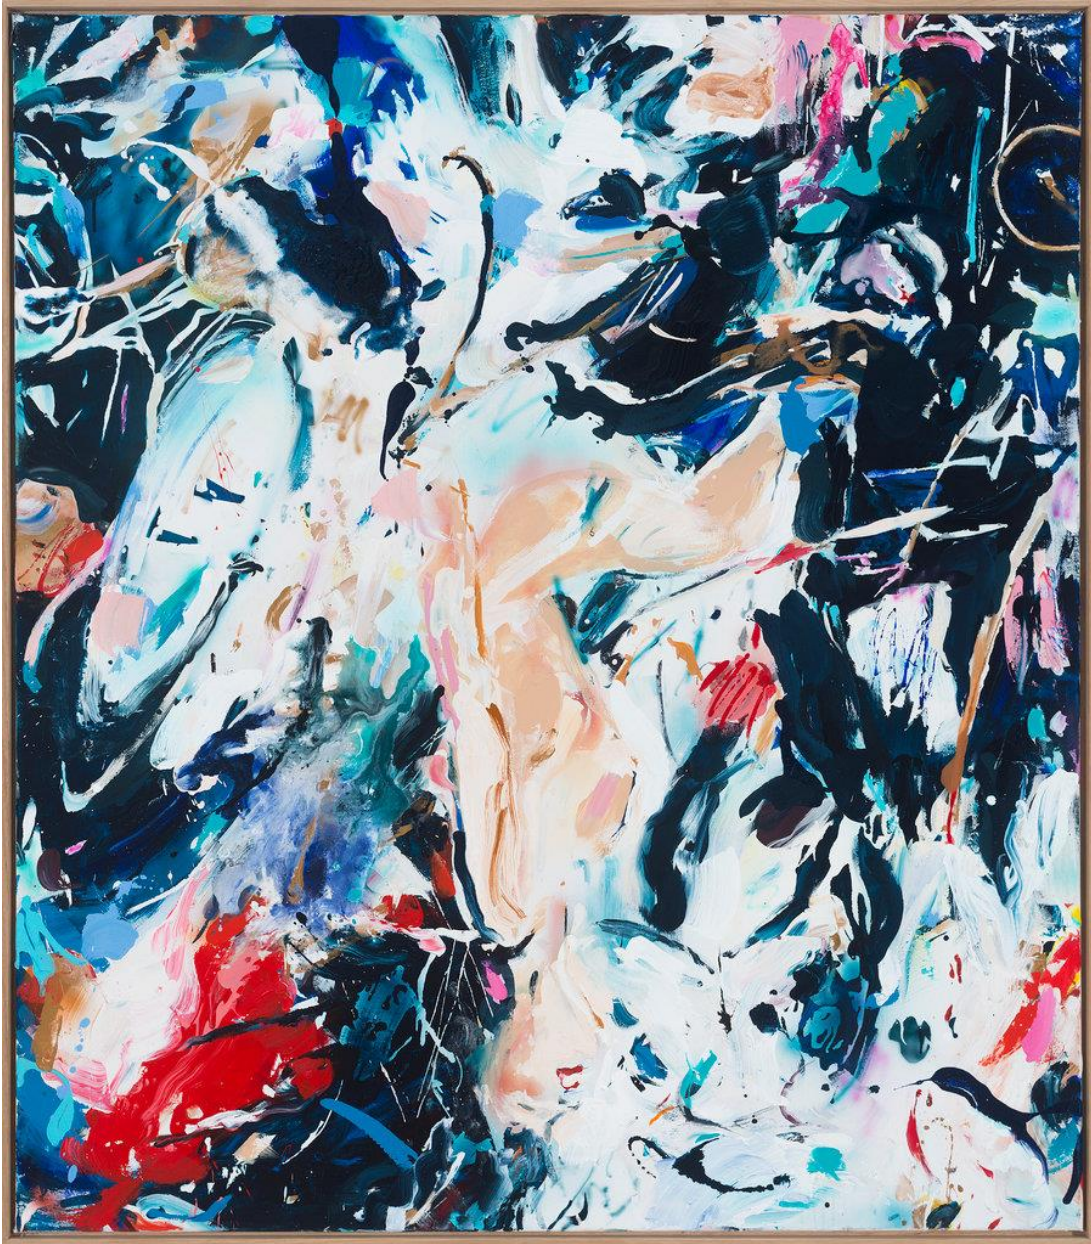

LOHAUS SOMINSKY

Janina Roider
Golden Mirage, 2024

acrylic on on canvas
160 x 140 cm