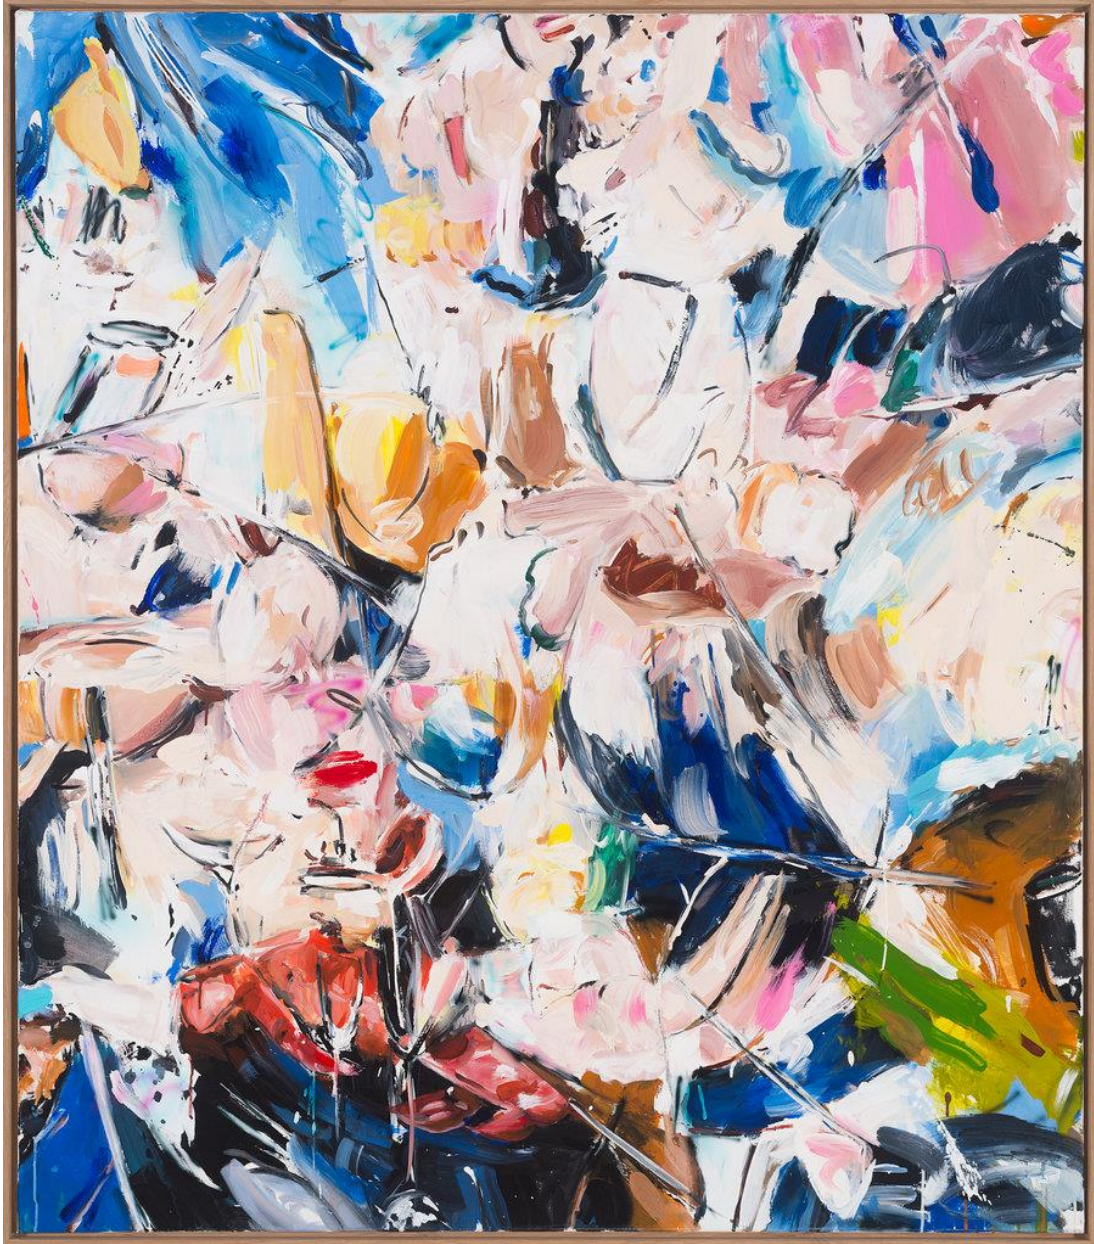

LOHAUS SOMINSKY

Janina Roider
More layers than a lasagna, 2024

acrylic in on canvas
160 x 140 cm