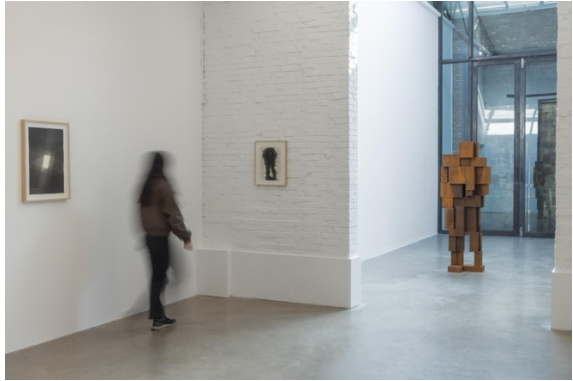

*Body Buildings*, Galleria Continua, Beijing, China 2024 – 25. *Shame*, 2023, cast iron, 161.7 x 59 x 42.9 cm. Photograph by Huang Shaoli.

*Body Buildings*, Galleria Continua, Beijing, China 2024 – 25. *Resting Place II*, 2024, terracotta, 132 figures, dimensions variable. Photograph by Huang Shaoli.

*Body Buildings*, Galleria Continua, Beijing, China 2024 – 25. *Circuit*, 2022, cast iron, 29.3 x 201.3 x 122.4 cm. Photograph by Huang Shaoli.

*Body Buildings*, Galleria Continua, Beijing, China 2024 – 25. Installation view. Photograph by Huang Shaoli.

*Body Buildings*, Galleria Continua, Beijing, China 2024 – 25. *Buttress*, 2023, cast iron, 176.8 x 54.5 x 67.2 cm. Photograph by Huang Shaoli.

*Body Buildings*, exhibition views, Galleria Continua / Beijing, 2024, Photograph by Shaoli