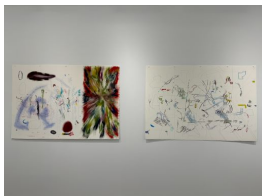

## Francesse Dolbrice

8

November 8 - December 21, 2024

**Francesse Dolbrice**  
 , 2023-2024

Graphite, pastel, watercolor paper,  
muslin, paint, clay, oakwood  
33 x 64 x 2 1/2 in.  
FDo2

**Francesse Dolbrice**  
 , 2024

Pastel, graphite, watercolor paper,  
glue  
22 x 9 3/4 x 14 in.  
FDo5

**Francesse Dolbrice**  
 , 2023-2024

Ceramic, muslin, paint, mahogany  
wood  
19 x 24 x 2 in.  
FDo6

**Francesse Dolbrice**  
 , 2023-2024

, 2023

Soda-fired porcelain clay, dark clay, white clay, glaze, oakwood, watercolor paper, graphite, charcoal

8 1/2 x 90 1/2 x 29 in.

FDo8

**Francesse Dolbrice**

, 2023-2024

Oakwood, wood glue, screws, watercolor paper, pastel, graphite