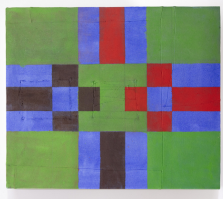

HALSEY MCKAY GALLERY

Graham Collins
Untitled, 2024
Graphite, marker, casein and oil on sewn canvas
19.5 x 22 inches (49.5 x 55.9 cm)
GCollins160