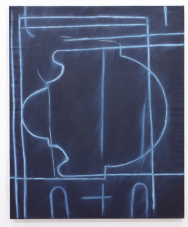

Lizzie Wright
Provincetown Cemetery 2 Blue, 2024
Oil and Oil Pastel on Linen
31.75 x 26 inches (80.6 x 66 cm)
001