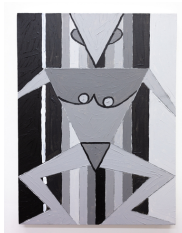

Amos Poe
I Dreamed I Saw Saint Augie, 2013
Acrylic on canvas
24 x 18 inches (61 x 45.7 cm)
003