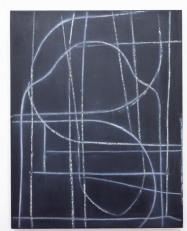

Lizzie Wright
Neversink Cemetery, 2024
Oil and oil pastel on linen
31.75 x 26 inches (80.6 x 66 cm)
004