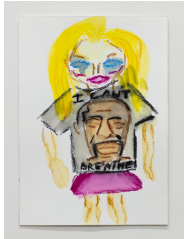

Amos Poe
Easel Man, 2013
Acrylic on canvas
24 x 18 inches (61 x 45.7 cm)
001

Amos Poe
Getting to Know You, 2013
Acrylic on canvas
24 x 18 inches (61 x 45.7 cm)
004

Amos Poe
Mermaids, 2013
Acrylic on canvas
24 x 18 inches (61 x 45.7 cm)
002

Pamela Sneed
Flag, 2024
Watercolor and ink
13 x 9 inches (33 x 22.9 cm)
005

Pamela Sneed
Barbie for O'Shea Sibley, 2024
Watercolor
10 x 7 inches (25.4 x 17.8 cm)
004

HALSEY MCKAY GALLERY

Pamela Sneed
Barbie for George Floyd, 2024
Watercolor and ink
10 x 7 inches (25.4 x 17.8 cm)
003