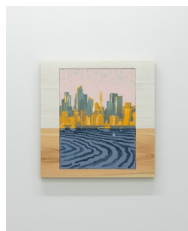

PARCEL

—
DDD hotel 1F,
2-2-1
Nihonbashi-Bakurocho,
Chuo-ku, Tokyo

parcel

—
Maruka bldg 2F,
2-2-14
Nihonbashi-Bakurocho,
Chuo-ku, Tokyo

マサミツ | Masamitsu Shigeta

Hudson river and mid town, 2024

47.5 x 46 x 3.5 cm

18 3/4 x 18 1/8 x 1 3/8 in

(MSG_001)

マサミツ | Masamitsu Shigeta

Lower East Side Walk, 2024

Oil on canvas board with wood panel

39.5 x 55 x 1.8 cm

15 1/2 x 21 5/8 x 3/4 in

(MSG_002)

マサミツ | Masamitsu Shigeta

Log, 2024

43 x 33.5 x 2 cm

16 7/8 x 13 1/4 x 3/4 in

(MSG_003)

マサミツ | Masamitsu Shigeta

Rainbow Night Sky, 2024

Oil on canvas panel with wood and nail frame