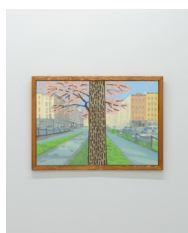

PARCEL

—
DDD hotel 1F,
2-2-1
Nihonbashi-Bakurocho,
Chuo-ku, Tokyo

parcel

—
Maruka bldg 2F,
2-2-14
Nihonbashi-Bakurocho,
Chuo-ku, Tokyo

マサミツ | Masamitsu Shigeta

Hudson river and mid town, 2024

47.5 x 46 x 3.5 cm

18 3/4 x 18 1/8 x 1 3/8 in

(MSG_001)

マサミツ | Masamitsu Shigeta

Lower East Side Walk, 2024

Oil on canvas board with wood panel

39.5 x 55 x 1.8 cm

15 1/2 x 21 5/8 x 3/4 in

(MSG_002)

マサミツ | Masamitsu Shigeta

Log, 2024

43 x 33.5 x 2 cm

16 7/8 x 13 1/4 x 3/4 in

(MSG_003)

マサミツ | Masamitsu Shigeta

Rainbow Night Sky, 2024

Oil on canvas panel with wood and nail frame