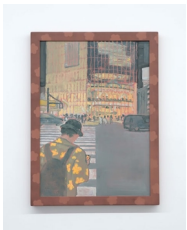

マサミツ | Masamitsu Shigeta

Night City View, 2024

Oil on hard board with wood frame

57 x 41.5 cm

22 1/2 x 16 3/8 in

(MSG_013)