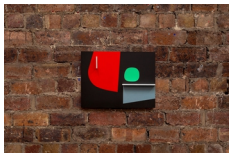

08.

Toby Paterson
Post Office, 2024
Acrylic on aluminium
34 x 45 x 5 cm
13 3/8 x 17 3/4 x 2 in
Courtesy of The Artist and The Modern Institute/ Toby Webster Ltd.,
Glasgow.
Photo: Patrick Jameson