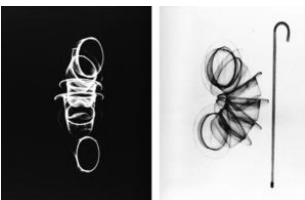

Jürgen Klauke
Restreiz, 1992
Gelatin silver print on baryta, 2 parts
60 x 100 cm (60 x 50 cm each), framed
AP I, Edition 12 + 3 AP
JK/F 50