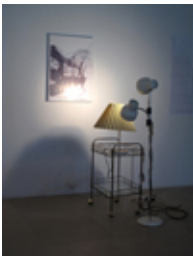

Josef Strau

The Nazis of Suburbia, 2008
inkjet print, acrylic, ink, and adhesive on
canvas, mixed media lamp, beads, and tray
overall dimensions variable
canvas: 27 1/2 x 19 3/4 inches
68.58 x 50.17 cm