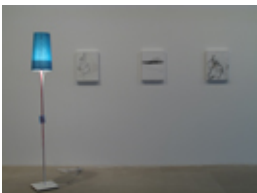

Josef Strau

Untitled, 2008
ink, pencil, acrylic, pearls, beads and adhesive
on canvas, mixed media lamp
overall dimensions variable
canvases each 15 3/4 x 11 3/4 inches
40 x 29.85 cm