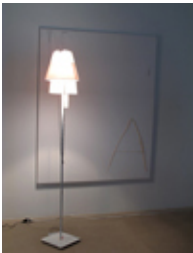

Josef Strau

The Assistant, 2008
ink, pencil, pearls, and adhesive on canvas,
mixed media lamp
overall dimensions variable
canvas: 60 x 48 inches
152.4 x 121.92 cm