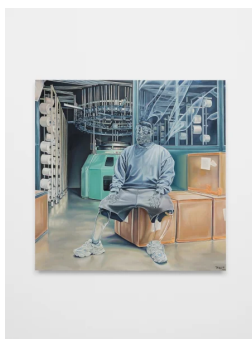

ALTMAN SIEGEL

1150 25TH ST. SAN FRANCISCO, CA 94107

tel: 415.576.9300 / fax: 415.373.4471

www.altmansiegel.com

Troy Lamarr Chew II
November 7 – December 21, 2024

Gallery 1

Troy Lamarr Chew II

The T-shirt Pusher, 2024

Oil on canvas

48 x 48 in

121.9 x 121.9 cm

(TLC-P24-06)

Troy Lamarr Chew II

Hold the block down, 2024

Oil on canvas

48 x 36 in