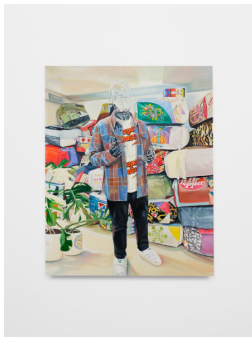

Troy Lamarr Chew II
Office Break, 2024
Oil on canvas
60 x 48 in
152.4 x 121.9 cm
(TLC-P24-09)

ALTMAN SIEGEL

1150 25TH ST. SAN FRANCISCO, CA 94107

tel: 415.576.9300 / fax: 415.373.4471

www.altmansiegel.com

Troy Lamarr Chew II
The Good Will Hunter, 2024
Oil on canvas
60 x 48 in
152.4 x 121.9 cm
(TLC-P24-10)