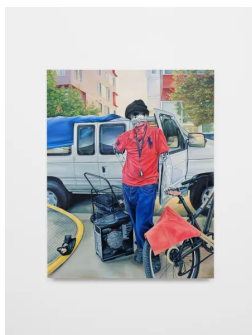

ALTMAN SIEGEL

1150 25TH ST. SAN FRANCISCO, CA 94107

tel: 415.576.9300 / fax: 415.373.4471

www.altmansiegel.com

Troy Lamarr Chew II
November 7 – December 21, 2024

Gallery 1

Troy Lamarr Chew II

The T-shirt Pusher, 2024

Oil on canvas

48 x 48 in

121.9 x 121.9 cm

(TLC-P24-06)

Troy Lamarr Chew II

Hold the block down, 2024

Oil on canvas

48 x 36 in