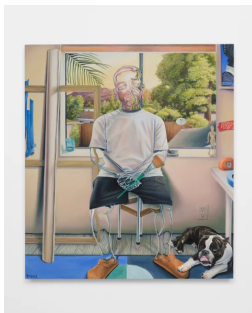

Troy Lamarr Chew II
Boutta work on this painting, 2024
Oil on canvas
54 x 48 in
137.2 x 121.9 cm
(TLC-P24-04)