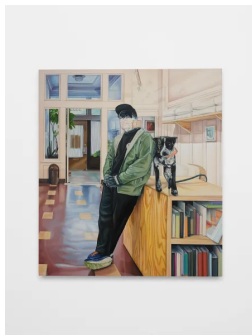

Oil on canvas

48 x 48 in

121.9 x 121.9 cm

(TLC-P24-06)

Troy Lamarr Chew II

Hold the block down, 2024

Oil on canvas

48 x 36 in

121.9 x 91.4 cm

(TLC-P24-02)

Troy Lamarr Chew II

Overly Dedicated, 2024

Oil on canvas

50 1/8 x 60 in

127.3 x 152.4 cm

(TLC-P24-01)

Troy Lamarr Chew II

Invisible Inspiration, 2024

Oil on canvas

54 x 48 in

137.2 x 121.9 cm

(TLC-P24-03)

ALTMAN SIEGEL

1150 25TH ST. SAN FRANCISCO, CA 94107