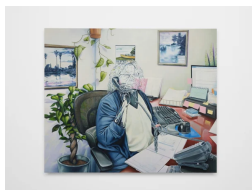

Troy Lamarr Chew II

Overly Dedicated, 2024

Oil on canvas

50 1/8 x 60 in

127.3 x 152.4 cm

(TLC-P24-01)