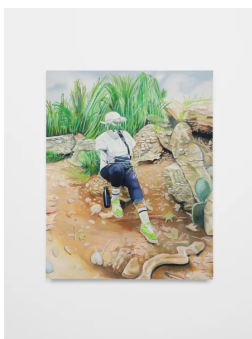

Troy Lamarr Chew II
All Smiles, 2024
Oil on canvas
60 x 48 in
152.4 x 121.9 cm
(TLC-P24-05)

Troy Lamarr Chew II
Office Break, 2024
Oil on canvas
60 x 48 in
152.4 x 121.9 cm
(TLC-P24-09)