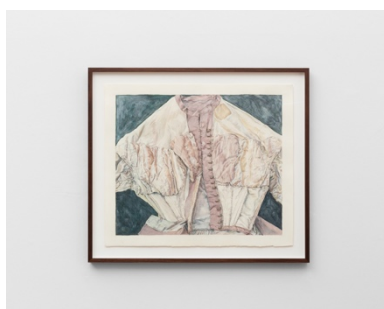

MARTINA COX

WAIST MANAGEMENT

November 14 - December 19, 2024

Martina Cox

Gut Flora a gaping mouth, 2024

Colored pencil, watercolor, cotton yarn
17 x 11 in

Martina Cox

Spinal Top, 2024

Colored pencil, watercolor, all-purpose thread, Newy's Imperial Steel Hook & Eyes
16 x 19 in

Martina Cox

Arsenic and lovelace, 2024

Graphite, watercolor, cotton yarn
15 x 20 in

Martina Cox

Gut Flora IV, 2023

Colored pencil, watercolor, all-purpose thread
22 x 17 in

Martina Cox

Gut Flora III, 2023

Colored pencil, watercolor, silk thread
15 x 22 in

Martina Cox

Gut Flora VII, 2024

Colored pencil, watercolor, silk thread
17 x 14 in