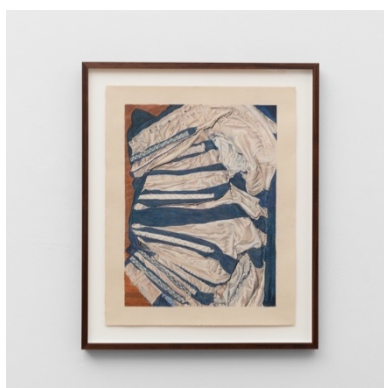

MARTINA COX

WAIST MANAGEMENT

November 14 - December 19, 2024

Martina Cox

Gut Flora a gaping mouth, 2024

Colored pencil, watercolor, cotton yarn
17 x 11 in

Martina Cox

Spinal Top, 2024

Colored pencil, watercolor, all-purpose thread, Newy's Imperial Steel Hook & Eyes
16 x 19 in

Martina Cox

Arsenic and lovelace, 2024

Graphite, watercolor, cotton yarn
15 x 20 in

Martina Cox

Gut Flora IV, 2023

Colored pencil, watercolor, all-purpose thread
22 x 17 in

Martina Cox

Gut Flora III, 2023

Colored pencil, watercolor, silk thread
15 x 22 in

Martina Cox

Gut Flora VII, 2024

Colored pencil, watercolor, silk thread
17 x 14 in