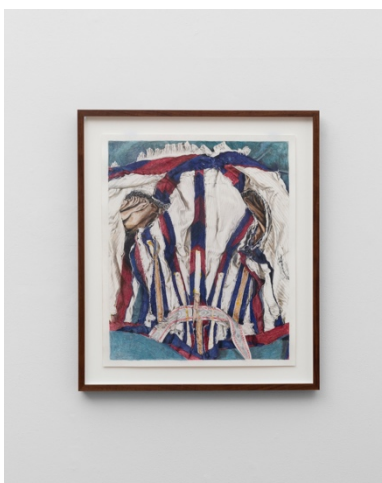

MARTINA COX

WAIST MANAGEMENT

November 14 - December 19, 2024

Martina Cox

Gut Flora a gaping mouth, 2024

Colored pencil, watercolor, cotton yarn
17 x 11 in

Martina Cox

Spinal Top, 2024

Colored pencil, watercolor, all-purpose thread, Newy's Imperial Steel Hook & Eyes
16 x 19 in

Martina Cox

Arsenic and lovelace, 2024

Graphite, watercolor, cotton yarn
15 x 20 in

Martina Cox

Gut Flora IV, 2023

Colored pencil, watercolor, all-purpose thread
22 x 17 in

Martina Cox

Gut Flora III, 2023

Colored pencil, watercolor, silk thread
15 x 22 in

Martina Cox

Gut Flora VII, 2024

Colored pencil, watercolor, silk thread
17 x 14 in

Martina Cox

Gut Flora II, 2023

Colored Pencil, watercolor, silk thread

14 x 10.5 in

Martina Cox

Landscape with hooks, 2024

Colored pencil, watercolor, polyester thread, Newey's Imperial Steel Hooks

7.5 x 10 in