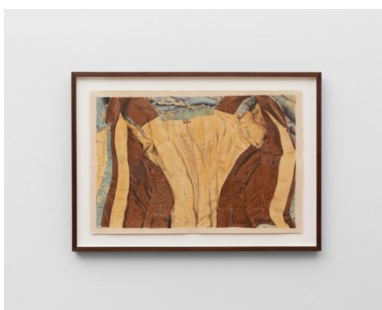

MARTINA COX

WAIST MANAGEMENT

November 14 - December 19, 2024

Martina Cox

Gut Flora a gaping mouth, 2024

Colored pencil, watercolor, cotton yarn
17 x 11 in

Martina Cox

Spinal Top, 2024

Colored pencil, watercolor, all-purpose thread, Newy's Imperial Steel Hook & Eyes
16 x 19 in

Martina Cox

Arsenic and lovelace, 2024

Graphite, watercolor, cotton yarn
15 x 20 in

Martina Cox

Gut Flora IV, 2023

Colored pencil, watercolor, all-purpose thread
22 x 17 in

Martina Cox

Gut Flora III, 2023

Colored pencil, watercolor, silk thread
15 x 22 in

Martina Cox

Gut Flora VII, 2024

Colored pencil, watercolor, silk thread
17 x 14 in

Martina Cox

Gut Flora II, 2023

Colored Pencil, watercolor, silk thread

14 x 10.5 in

Martina Cox

Landscape with hooks, 2024

Colored pencil, watercolor, polyester thread, Newey's Imperial Steel Hooks

7.5 x 10 in