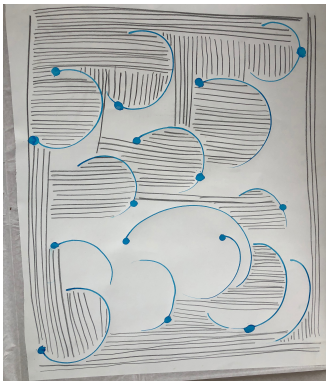

Esther Klaes
Untitled, 2018
pencil and watercolor on paper,
65,7 x 57 cm