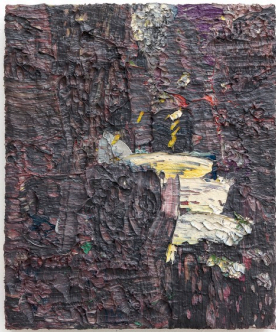

Helmut Dorner

Less lights, 2008
oil on canvas, wood,
60 x 50 cm