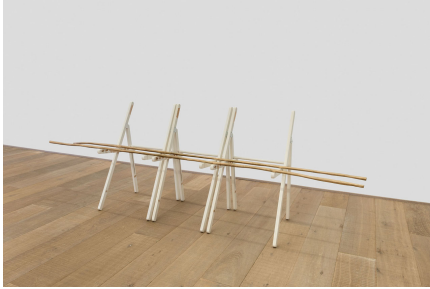

Kadel Willborn
Birkenstr. 3
D – 40233 Düsseldorf

info@kadel-willborn.de
www.kadel-willborn.de

Esther Klaes

Esther Klaes
3 chairs or other places, 2018
wood, bronze, metal,
78 x 242 x 50 cm