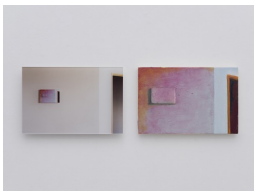

CANVAS CANVAS #24

2024

oil on canvas, c print

22 x 33.3 cm, 22 x 33.3 cm

YN_IN_24_26

野沢 裕 YUTAKA NOZAWA