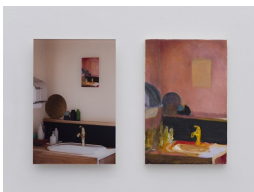

CANVAS CANVAS #23

2024

oil on canvas, c print

33.3 x 22 cm, 33.3 x 22 cm