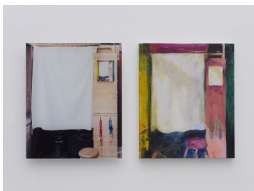

CANVAS CANVAS #05-2

2024

oil on canvas, c print

30.5 x 25.4 cm, 30.5 x 25.4 cm

YN_IN_24_05

野沢 裕 YUTAKA NOZAWA

CANVAS CANVAS #07-2

2024

oil on canvas, c print

15.8 x 22.7cm, 15.8 x 22.7cm