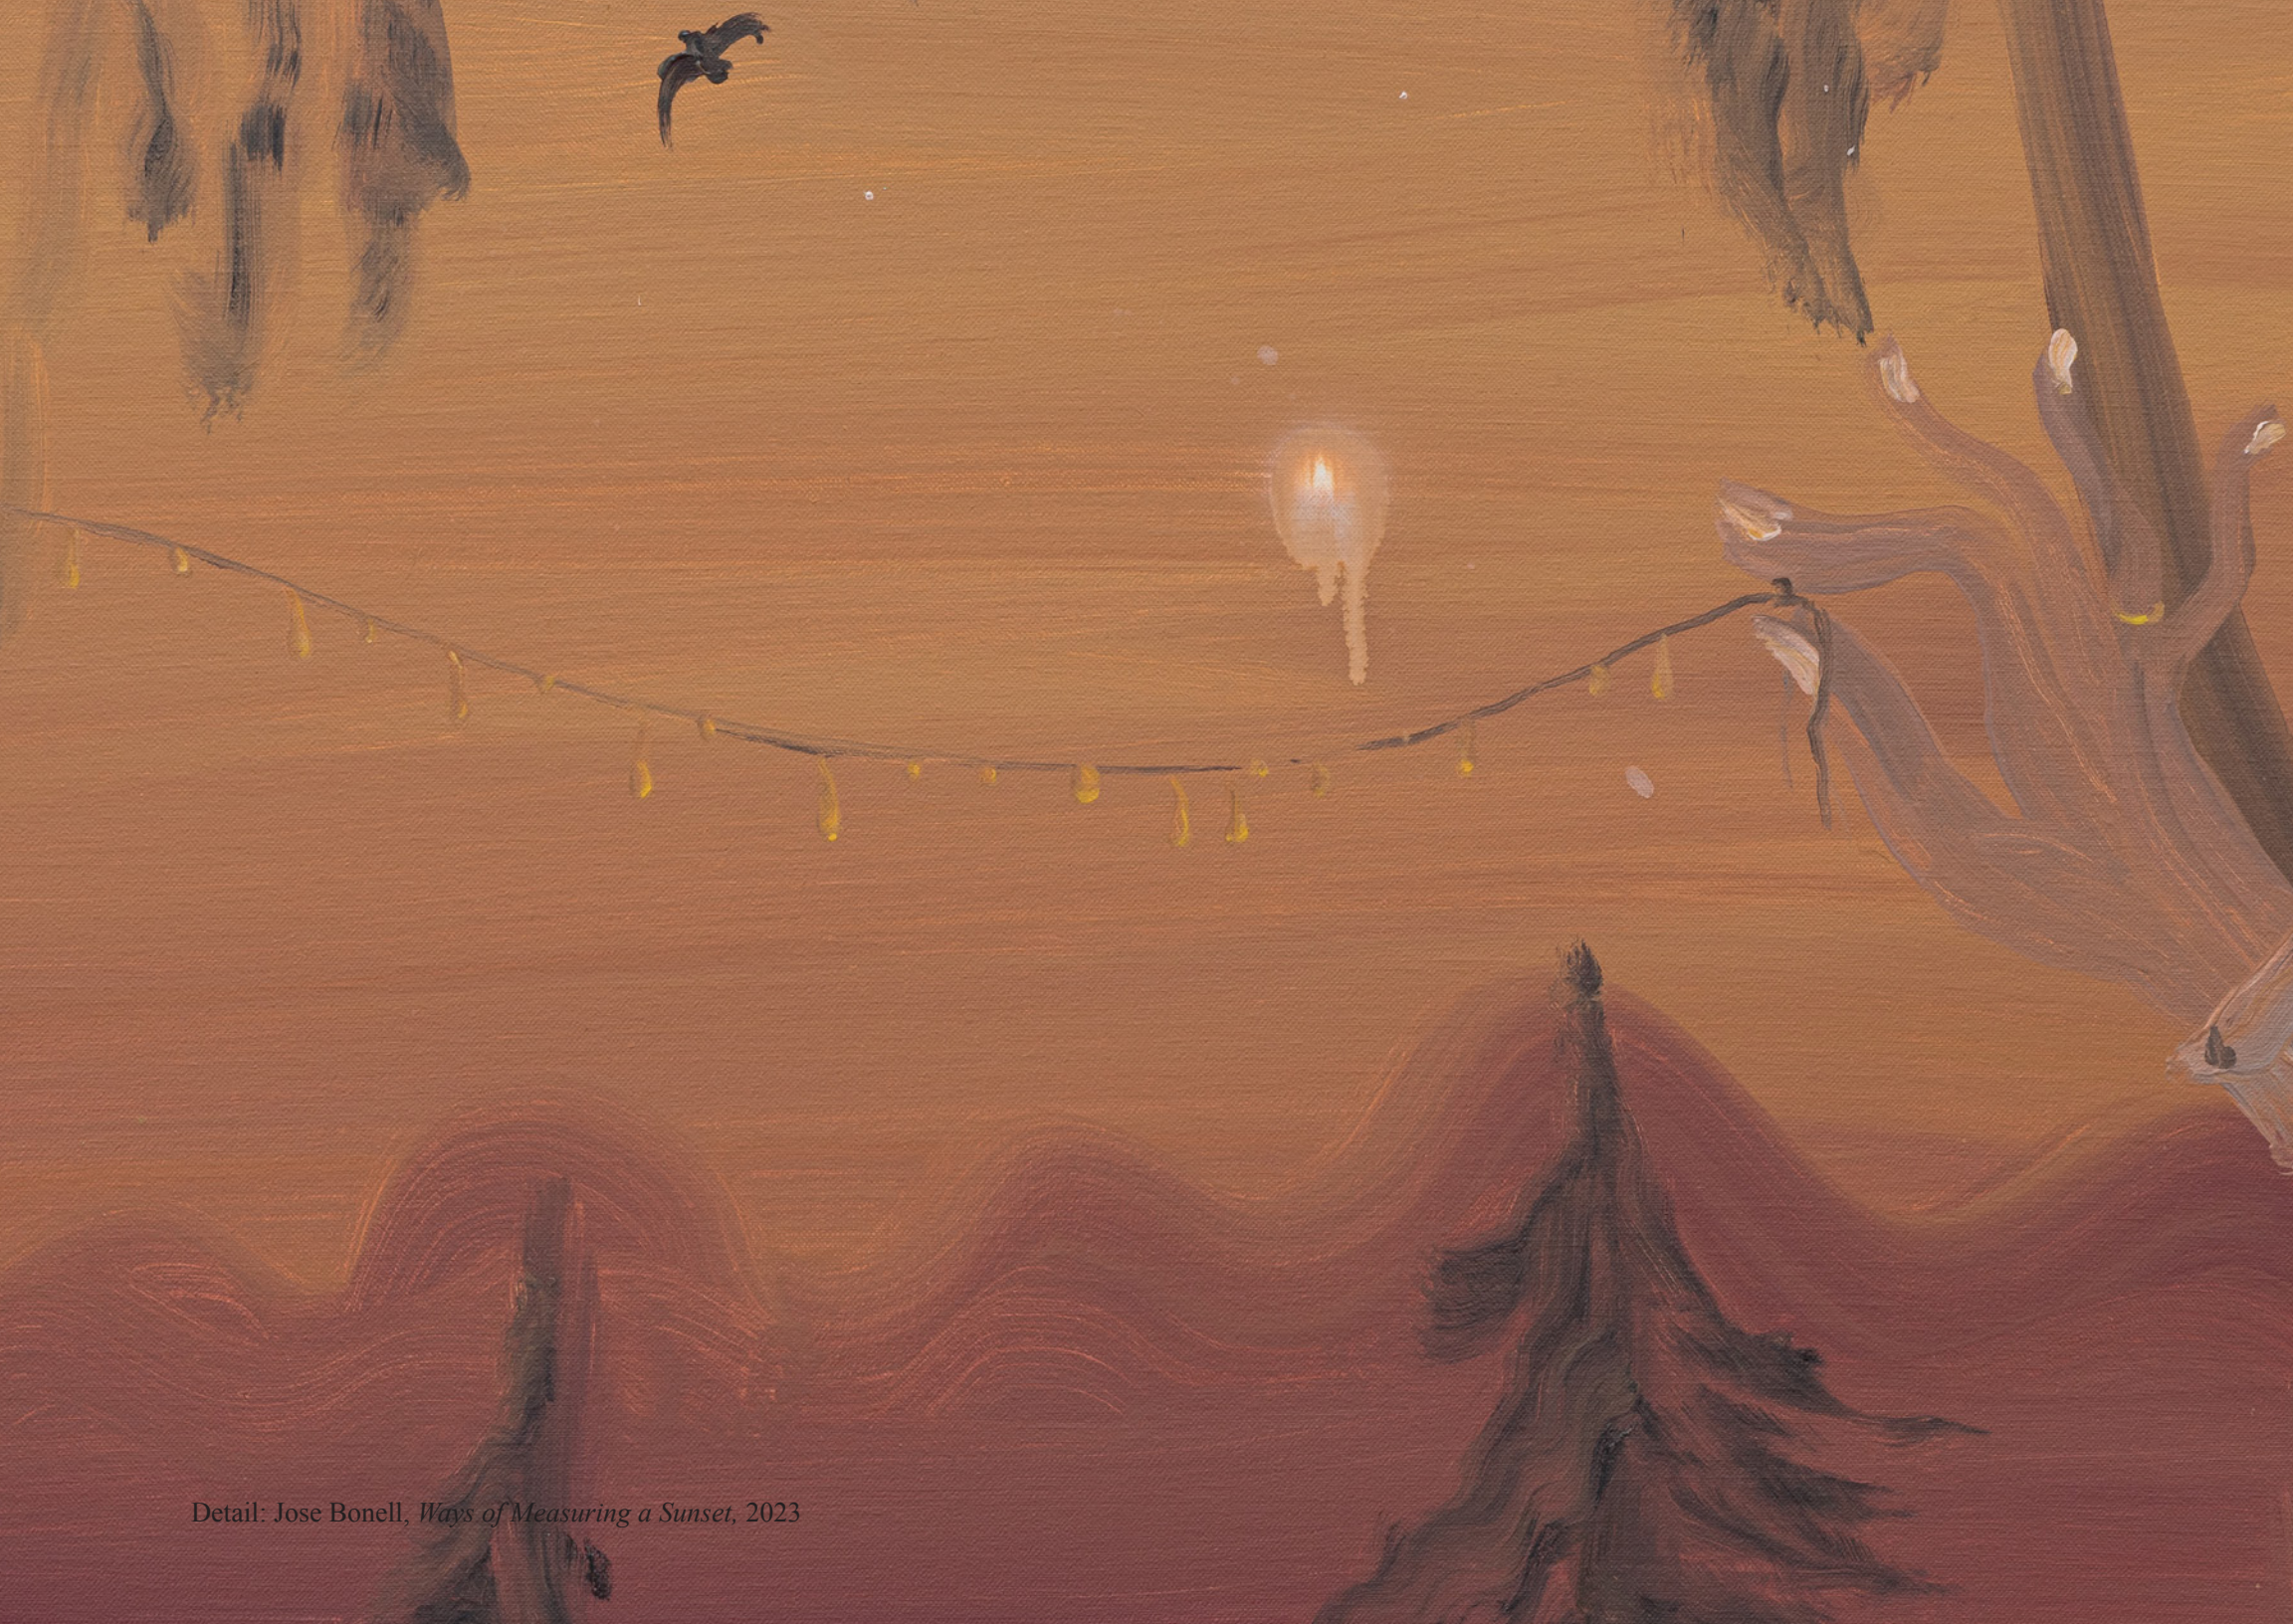

Jose Bonell
Ways of Measuring a Sunset, 2023
oil on linen
23 5/8h x 28 3/4w in
60.01h x 73.03w cm
JBon2023004

Jose Bonell
Simone Weil Looking Into the Future, 2024
oil and spray paint on linen
39 3/8h x 31 1/2w in
100.01h x 80.01w cm
JBon2024006

Detail: Jose Bonell, *Ways of Measuring a Sunset*, 2023