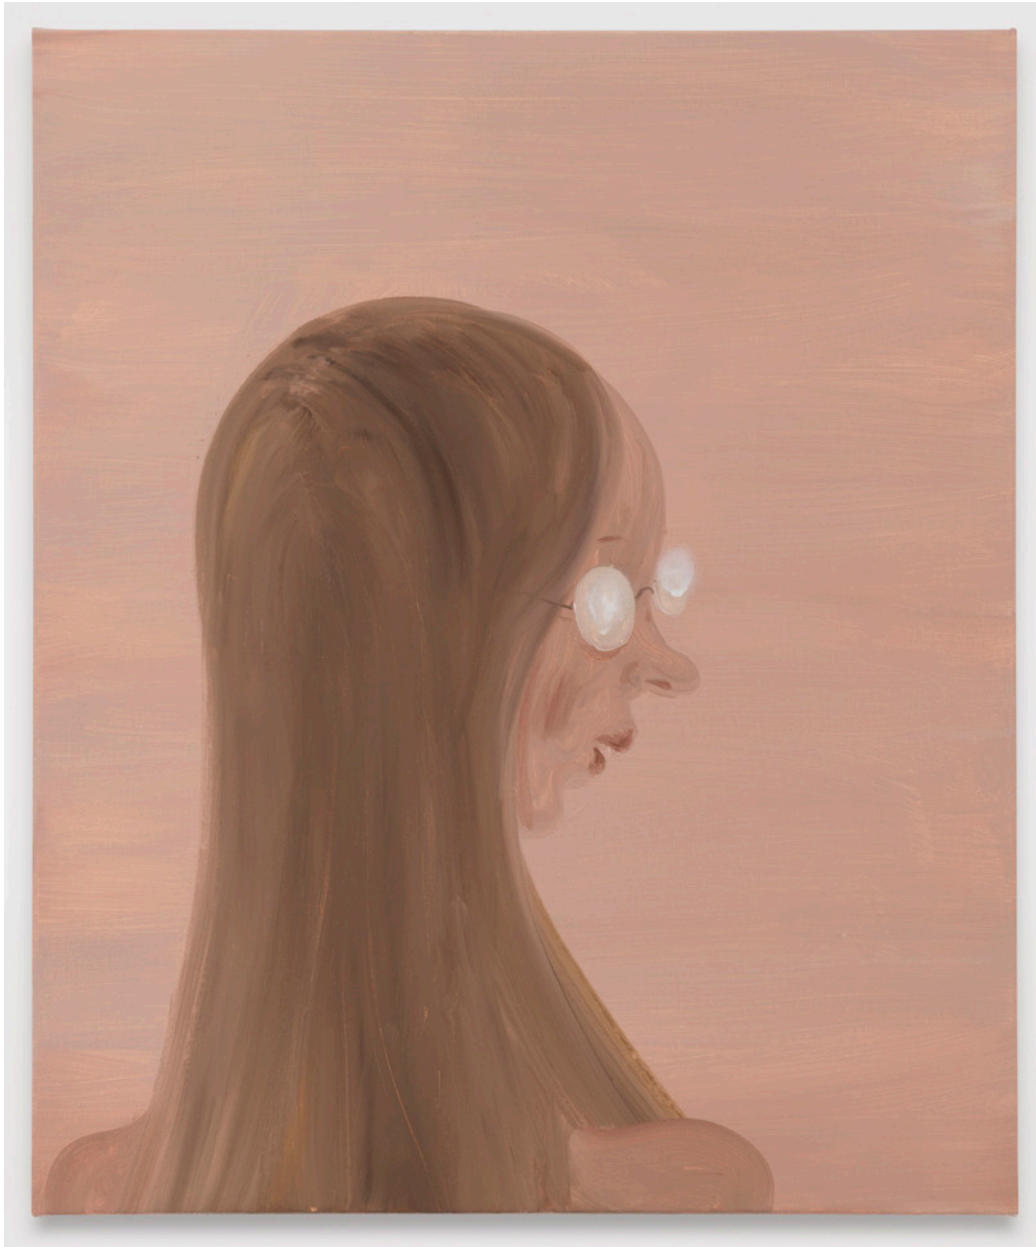

Ways of Measuring Twilight presents new works that further develop Bonell's unique painterly language, capturing the magic and mystery, pain and pleasure, hope and hopelessness of existence. In *Howl*, a young man gazes skyward at something outside the picture plane in bewilderment or horror while in *Dreamer*, a figure closes their eyes and focuses inward, their eyelids protecting them from everything outside or unknown. In *Viva La Vida*, which shares its title with Frida Kahlo's final painting, Bonell imagines a revolutionary woman hanging her incendiary banner out to dry before returning to the front line. Distinctly, Bonell stakes his claim as a painter of visual non-sequiturs and poetic disruptions, crafting scenes that challenge our expectations of narrative coherence.

Detail: Jose Bonell, *Simone Weil Looking Into the Future*, 2024

Jose Bonell
Viva La Vida, 2024
oil on linen
39 3/8h x 51 1/8w in
100.01h x 129.86w cm
JBon2024011

Detail: Jose Bonell, *Viva La Vida*, 2024

Detail: Jose Bonell, *The Birdman*, 2024

Jose Bonell
Farewell, 2024
oil on linen
21 5/8h x 18 1/8w in
54.93h x 46.04w cm
JBon2024027

Detail: Jose Bonell, *Farewell*, 2024

Jose Bonell
Dreamer, 2024
oil on linen
16 1/8h x 13w in
40.96h x 33.02w cm
JBon2024028

Detail: Jose Bonell, *Dreamer*, 2024

Jose Bonell
Enlightened, 2024
oil on linen
39 3/8h x 51 1/8w in
100.01h x 129.86w cm
JBon2024031

Detail: Jose Bonell, *Enlightened*, 2024

Jose Bonell
Young Poet, 2024
oil on linen
21 5/8h x 18 1/8w in
54.93h x 46.04w cm
JBon2024039