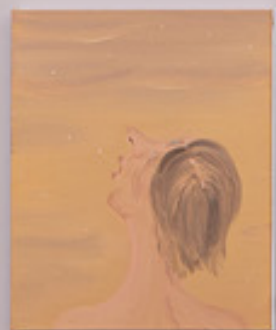

Installation view: Jose Bonell, *Ways of Measuring Twilight*, 2024