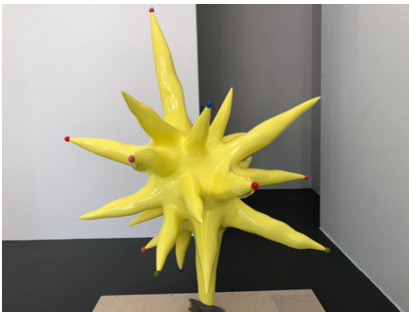

Michael Bauch & Berta Fischer

Kadel Willborn
Birkenstr. 3
D - 40233 Düsseldorf

Galerie Karin Guenther, Hamburg invited by
Kadel Willborn, Düsseldorf

info@kadel-willborn.de
www.kadel-willborn.de

Berta Fischer
Iblay, 2018
acrylic glass,
220 x 178 x 70 cm

Berta Fischer
Balam, 2018
styrofoam, lacquer, silicone,
122 x 111 x 115 cm

Berta Fischer
Utlay, 2018
acrylic glass,
52 x 51 x 45,5 cm

Michael Bauch
Untitled, 2018
acrylic color on jute,
50 x 50 cm

Michael Bauch
Untitled, 2018
acrylic color on jute,
50 x 50 cm