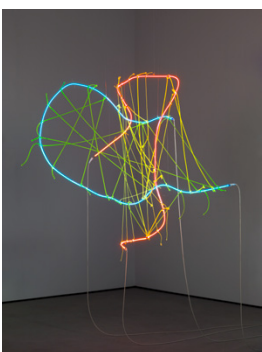

Berta Fischer
Ubix, 2017
neon lights, elastic ropes,
140 x 134 x 142 cm