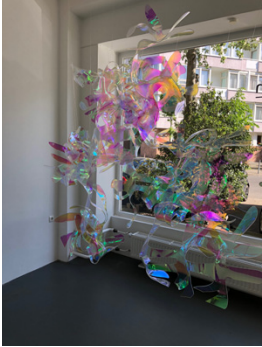

Michael Bauch & Berta Fischer

Kadel Willborn
Birkenstr. 3
D - 40233 Düsseldorf

Galerie Karin Guenther, Hamburg invited by
Kadel Willborn, Düsseldorf

info@kadel-willborn.de
www.kadel-willborn.de

Berta Fischer
Iblay, 2018
acrylic glass,
220 x 178 x 70 cm