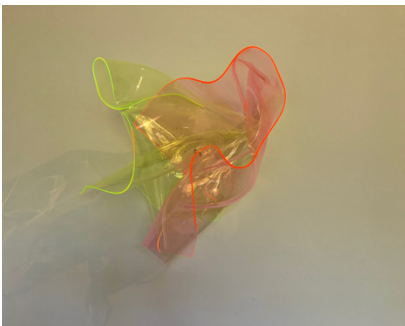

Berta Fischer
Utlay, 2018
acrylic glass,
52 x 51 x 45,5 cm