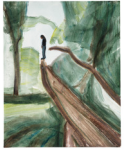

Matthew Krishanu
Girl in Forest, 2024
Oil on board
51x41 cm
20 $\frac{1}{8}$ x16 $\frac{1}{8}$ in
Unique
(KRISHANU-2024-0104)