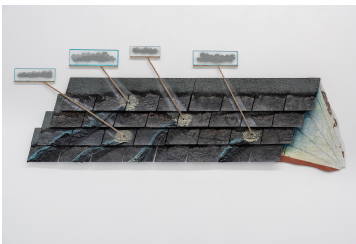

**Josephine Baker**

*Searchlights, 2024*

Bitumen paint, chalk (Dover cliffs), charcoal, dowelling, glass, grit, magnets, paints, pigments, plaster, plywood, red sand (Jurassic coast), resin, roofing felt, shingle slate, silicone, studio waste, 90 x 250 x 6 cm