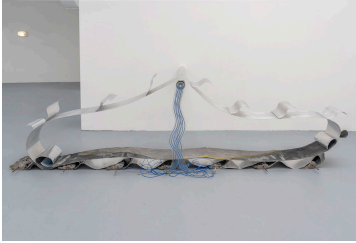

Josephine Baker

Prime Mover 02, 2024

Aluminium foil, aluminium sheet, aluminium tube, crocodile clips, electrical cabling, glass, grit, paints, pigments, plaster, plaster fragments, rivets, resin, sand, silicone, steel drillbits, 108 x 397 x 151 cm