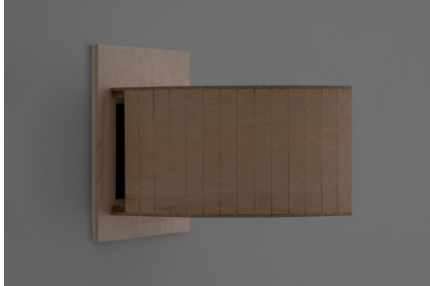

Isabel Mallet

22 November 2024 – 18 January 2025

List of Works

Isabel Mallet

Dark wedge, 2024

plywood, laminated chipboard, wood glue,
air cavity

38 x 30.5 x 43 cm

15 x 12 x 16 7/8 in

IM001

Isabel Mallet

Window valve with camera obscura, 2024

window valve with camera obscura - plywood,
laminated chipboard, wood glue, lens,
tracing paper, uncovered window

49.5 x 51 x 46.5 cm

19 1/2 x 20 1/8 x 18 1/4 in

IM002

Isabel Mallet

Double cut mound with mirrors, 2024

lauan, plywood, mirror acrylic, wood glue,
plaster dust

14.2 x 61.5 x 69.5 cm

5 5/8 x 24 1/4 x 27 3/8 in

IM003