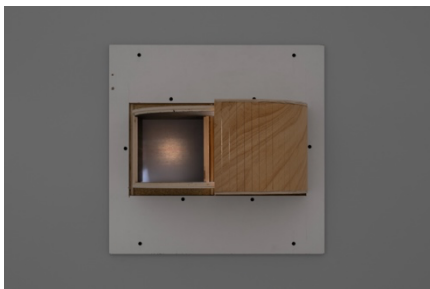

Isabel Mallet

22 November 2024 – 18 January 2025

List of Works

Isabel Mallet

Dark wedge, 2024

plywood, laminated chipboard, wood glue,
air cavity

38 x 30.5 x 43 cm

15 x 12 x 16 7/8 in

IM001

Isabel Mallet

Window valve with camera obscura, 2024

window valve with camera obscura - plywood,
laminated chipboard, wood glue, lens,
tracing paper, uncovered window

49.5 x 51 x 46.5 cm

19 1/2 x 20 1/8 x 18 1/4 in

IM002

Isabel Mallet

Double cut mound with mirrors, 2024

lauan, plywood, mirror acrylic, wood glue,
plaster dust

14.2 x 61.5 x 69.5 cm

5 5/8 x 24 1/4 x 27 3/8 in

IM003