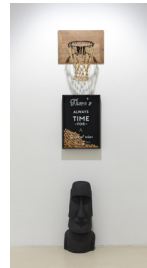

GALERIE

HUBERT

WINTER

GUILLAUME BIJL

Sorry's and Compositions

November 29, 2024 – January 18, 2025

Sorry, 2021
Mixed media

Sorry, 2022
Mixed media