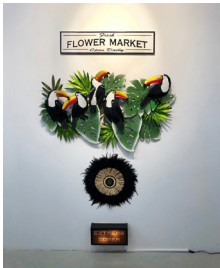

GALERIE

HUBERT

WINTER

GUILLAUME BIJL

Sorry's and Compositions

November 29, 2024 – January 18, 2025

Sorry, 2021
Mixed media

Sorry, 2022
Mixed media